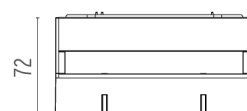

PHYSICAL

Weight (kg)	0,34