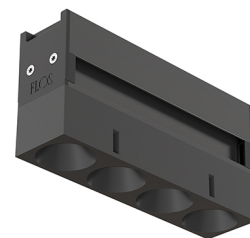

LIGHT SHADOW OPTIC FLOOD DALI VERSION

Number of heads	1
Mounting	Track mounting
Lamps description	Power LED 10,8W 4 x 280 lm 3000K CRI 90
Luminaire luminous flux	Extreme Cut-off. See reference number
Voltage (V)	24
Environment	Indoor
Notes	Installation frame not required.

OPTICAL

Aiming	Fixed
Light distribution symmetry	Symmetric
Beam angle	33° Flood

Light Shadow Optic Flood Dali Version
designed by FLOS Architectural

Recessed integrated luminaire with 4 LED lighting spots. Remote power supply included.

ELECTRICAL

Transformer availability	Separate item
Transformer mounting	Remote
Transformer type	Electronic dimmable dali
Emergency	Without
Insulation class	Class III

- 03.9636.40.DA - 817lm White / Black
- 03.9636.14.DA - 817lm Black / Black
- 03.9635.40.DA - 841lm White / White
- 03.9635.14.DA - 841lm Black / White
- 03.9637.40.DA - 860lm White / Chrome
- 03.9637.14.DA - 860lm Black / Chrome
- 03.9638.40.DA - 833lm White / Matt Gold
- 03.9638.14.DA - 833lm Black / Matt Gold

Light Shadow Optic Flood Dali Version
designed by FLOS Architectural

Recessed integrated luminaire with 4 LED lighting spots. Remote power supply included.

- 03.9636.40.DA - 817lm White / Black
- 03.9636.14.DA - 817lm Black / Black
- 03.9635.40.DA - 841lm White / White
- 03.9635.14.DA - 841lm Black / White
- 03.9637.40.DA - 860lm White / Chrome
- 03.9637.14.DA - 860lm Black / Chrome
- 03.9638.40.DA - 833lm White / Matt Gold
- 03.9638.14.DA - 833lm Black / Matt Gold