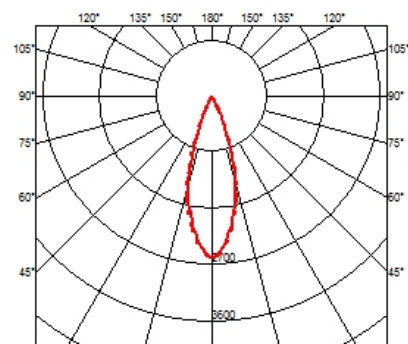

CERTIFICATIONS