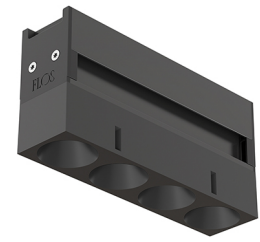

LIGHT SHADOW OPTIC FLOOD DALI VERSION

Number of heads	1
Mounting	Track mounting
Lamps description	Power LED 10,8W 4 x 280 lm 3000K CRI 90
Luminaire luminous flux	Extreme Cut-off. See reference number
Voltage (V)	24
Environment	Indoor
Notes	Installation frame not required.

OPTICAL

Aiming	Fixed
Light distribution symmetry	Symmetric
Beam angle	33° Flood

Light Shadow Optic Flood Dali Version
designed by FLOS Architectural

Recessed integrated luminaire with 4 LED lighting spots. Remote power supply included.

PHYSICAL

Weight (kg)	0,34
--------------------	------

CERTIFICATIONS

Light Shadow Optic Flood Dali Version . Lamps

Power LED

Lamp category:
LED

Socket:
Special base

Lamp type:
Power LED

Light Shadow Optic Flood Dali Version
designed by FLOS Architectural

Recessed integrated luminaire with 4 LED lighting spots. Remote power supply included.

- 03.9636.40.DA - 817lm White / Black
- 03.9636.14.DA - 817lm Black / Black
- 03.9635.40.DA - 841lm White / White
- 03.9635.14.DA - 841lm Black / White
- 03.9637.40.DA - 860lm White / Chrome
- 03.9637.14.DA - 860lm Black / Chrome
- 03.9638.40.DA - 833lm White / Matt Gold
- 03.9638.14.DA - 833lm Black / Matt Gold