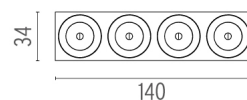

PHYSICAL

Weight (kg)	0,34