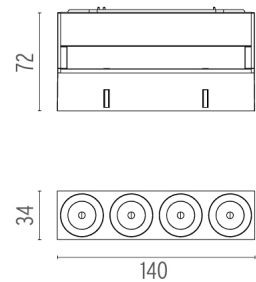

Light Shadow Optic Flood Dali Version
designed by FLOS Architectural

Recessed integrated luminaire with 4 LED lighting spots. Remote power supply included.

- 03.9636.40.DA - 817lm White / Black
- 03.9636.14.DA - 817lm Black / Black
- 03.9635.40.DA - 841lm White / White
- 03.9635.14.DA - 841lm Black / White
- 03.9637.40.DA - 860lm White / Chrome
- 03.9637.14.DA - 860lm Black / Chrome
- 03.9638.40.DA - 833lm White / Matt Gold
- 03.9638.14.DA - 833lm Black / Matt Gold