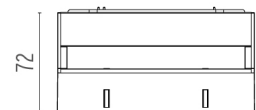

Light Shadow Optic Medium On Board Dimmer

designed by FLOS Architectural

Recessed integrated luminaire with 4 LED lighting spots. Remote power supply included.

	03.9631.40 - 828lm	White / Black
	03.9631.14 - 828lm	Black / Black
	03.9630.40 - 843lm	White / White
	03.9630.14 - 843lm	Black / White
	03.9632.40 - 855lm	White / Chrome
	03.9632.14 - 855lm	Black / Chrome
	03.9633.40 - 839lm	White / Matt Gold
	03.9633.14 - 839lm	Black / Matt Gold

CERTIFICATIONS