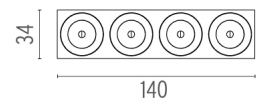

Light Shadow Optic Medium On Board Dimmer

designed by FLOS Architectural

Recessed integrated luminaire with 4 LED lighting spots. Remote power supply included.

	03.9631.40 - 828lm	White / Black
	03.9631.14 - 828lm	Black / Black
	03.9630.40 - 843lm	White / White
	03.9630.14 - 843lm	Black / White
	03.9632.40 - 855lm	White / Chrome
	03.9632.14 - 855lm	Black / Chrome
	03.9633.40 - 839lm	White / Matt Gold
	03.9633.14 - 839lm	Black / Matt Gold

CERTIFICATIONS