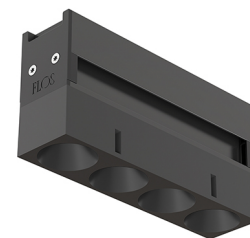

LIGHT SHADOW OPTIC MEDIUM ON BOARD DIMMER

Number of heads	1
Mounting	Track mounting
Lamps description	Power LED 10,8W 4 x 280 lm 3000K CRI 90
Luminaire luminous flux	Extreme Cut-off. See reference number
Voltage (V)	24
Environment	Indoor
Notes	Installation frame not required.

OPTICAL

Aiming	Fixed
Light distribution symmetry	Symmetric
Beam angle	23° Medium

Light Shadow Optic Medium On Board Dimmer

designed by FLOS Architectural

Recessed integrated luminaire with 4 LED lighting spots. Remote power supply included.

ELECTRICAL

Transformer availability	Separate item
Transformer mounting	Remote
Transformer type	Electronic dimmable
Emergency	Without
Insulation class	Class III

● 03.9631.40 - 828lm	White / Black
● 03.9631.14 - 828lm	Black / Black
○ 03.9630.40 - 843lm	White / White
● 03.9630.14 - 843lm	Black / White
● 03.9632.40 - 855lm	White / Chrome
● 03.9632.14 - 855lm	Black / Chrome
● 03.9633.40 - 839lm	White / Matt Gold
● 03.9633.14 - 839lm	Black / Matt Gold

Light Shadow Optic Medium On Board Dimmer

designed by FLOS Architectural

Recessed integrated luminaire with 4 LED lighting spots. Remote power supply included.

	03.9631.40 - 828lm	White / Black
	03.9631.14 - 828lm	Black / Black
	03.9630.40 - 843lm	White / White
	03.9630.14 - 843lm	Black / White
	03.9632.40 - 855lm	White / Chrome
	03.9632.14 - 855lm	Black / Chrome
	03.9633.40 - 839lm	White / Matt Gold
	03.9633.14 - 839lm	Black / Matt Gold