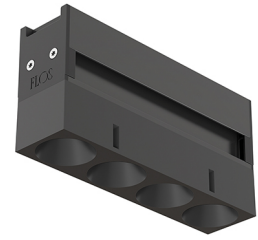

LIGHT SHADOW OPTIC MEDIUM ON BOARD DIMMER

Number of heads	1
Mounting	Track mounting
Lamps description	Power LED 10,8W 4 x 280 lm 3000K CRI 90
Luminaire luminous flux	Extreme Cut-off. See reference number
Voltage (V)	24
Environment	Indoor
Notes	Installation frame not required.

OPTICAL

Aiming	Fixed
Light distribution symmetry	Symmetric
Beam angle	23° Medium

Light Shadow Optic Medium On Board Dimmer

designed by FLOS Architectural

Recessed integrated luminaire with 4 LED lighting spots. Remote power supply included.

PHYSICAL

Weight (kg)	0,34
--------------------	------

CERTIFICATIONS

Light Shadow Optic Medium On Board Dimmer . Lamps

Power LED

Lamp category:
LED

Socket:
Special base

Lamp type:
Power LED

Light Shadow Optic Medium On Board Dimmer

designed by FLOS Architectural

Recessed integrated luminaire with 4 LED lighting spots. Remote power supply included.

	03.9631.40 - 828lm	White / Black
	03.9631.14 - 828lm	Black / Black
	03.9630.40 - 843lm	White / White
	03.9630.14 - 843lm	Black / White
	03.9632.40 - 855lm	White / Chrome
	03.9632.14 - 855lm	Black / Chrome
	03.9633.40 - 839lm	White / Matt Gold
	03.9633.14 - 839lm	Black / Matt Gold