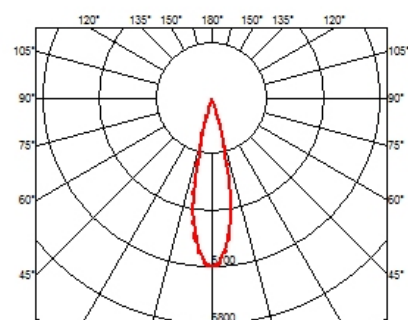

CERTIFICATIONS