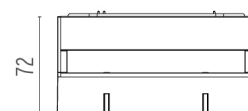

PHYSICAL

Weight (kg)	0,34