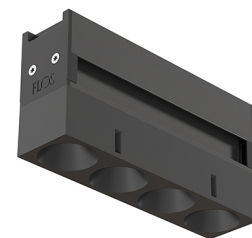

## LIGHT SHADOW OPTIC MEDIUM DALI VERSION

<b>Number of heads</b>	1
<b>Mounting</b>	Track mounting
<b>Lamps description</b>	Power LED 10,8W 4 x 280 lm 3000K CRI 90
<b>Luminaire luminous flux</b>	Extreme Cut-off. See reference number
<b>Voltage (V)</b>	24
<b>Environment</b>	Indoor
<b>Notes</b>	Installation frame not required.

### OPTICAL

<b>Aiming</b>	Fixed
<b>Light distribution symmetry</b>	Symmetric
<b>Beam angle</b>	23° Medium

### Light Shadow Optic Medium Dali Version

designed by FLOS Architectural

Recessed integrated luminaire with 4 LED lighting spots. Remote power supply included.

Recessed integrated luminaire with 4 LED lighting spots. Remote power supply included.

-  03.9631.40.DA - 828lm White / Black
-  03.9631.14.DA - 828lm Black / Black
-  03.9630.40.DA - 843lm White / White
-  03.9630.14.DA - 843lm Black / White
-  03.9632.40.DA - 855lm White / Chrome
-  03.9632.14.DA - 855lm Black / Chrome
-  03.9633.40.DA - 839lm White / Matt Gold
-  03.9633.14.DA - 839lm Black / Matt Gold