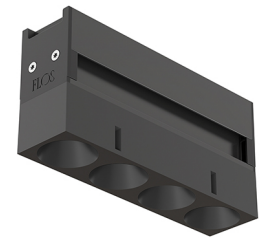

### Light Shadow Optic Medium Dali Version

designed by FLOS Architectural

Recessed integrated luminaire with 4 LED lighting spots. Remote power supply included.

## Light Shadow Optic Medium Dali Version . Lamps

**Power LED**

**Lamp category:**  
LED

**Socket:**  
Special base

**Lamp type:**  
Power LED

**Light Shadow Optic Medium Dali Version**

designed by FLOS Architectural

Recessed integrated luminaire with 4 LED lighting spots. Remote power supply included.

-  03.9631.40.DA - 828lm White / Black
-  03.9631.14.DA - 828lm Black / Black
-  03.9630.40.DA - 843lm White / White
-  03.9630.14.DA - 843lm Black / White
-  03.9632.40.DA - 855lm White / Chrome
-  03.9632.14.DA - 855lm Black / Chrome
-  03.9633.40.DA - 839lm White / Matt Gold
-  03.9633.14.DA - 839lm Black / Matt Gold