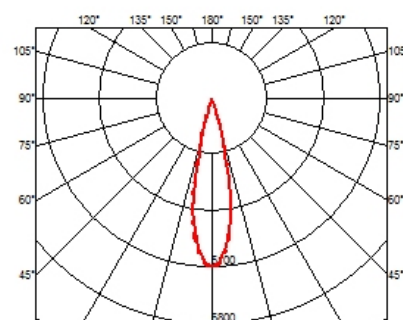

CERTIFICATIONS