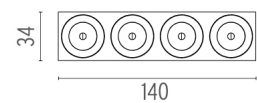

Light Shadow Optic Medium Dali Version

designed by FLOS Architectural

Recessed integrated luminaire with 4 LED lighting spots. Remote power supply included.

- 03.9631.40.DA - 828lm White / Black
- 03.9631.14.DA - 828lm Black / Black
- 03.9630.40.DA - 843lm White / White
- 03.9630.14.DA - 843lm Black / White
- 03.9632.40.DA - 855lm White / Chrome
- 03.9632.14.DA - 855lm Black / Chrome
- 03.9633.40.DA - 839lm White / Matt Gold
- 03.9633.14.DA - 839lm Black / Matt Gold