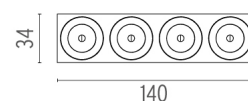

PHYSICAL

Weight (kg)	0,34