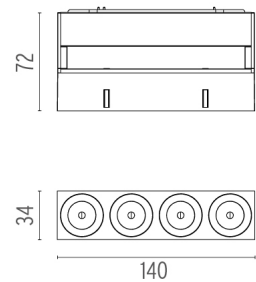

Light Shadow Optic Flood Dali Version
designed by FLOS Architectural

Recessed integrated luminaire with 4 LED lighting spots. Remote power supply included.

- 03.9626.40.DA - 765lm White / Black
- 03.9626.14.DA - 765lm Black / Black
- 03.9625.40.DA - 788lm White / White
- 03.9625.14.DA - 788lm Black / White
- 03.9627.40.DA - 806lm White / Chrome
- 03.9627.14.DA - 806lm Black / Chrome
- 03.9628.40.DA - 781lm White / Matt Gold
- 03.9628.14.DA - 781lm Black / Matt Gold