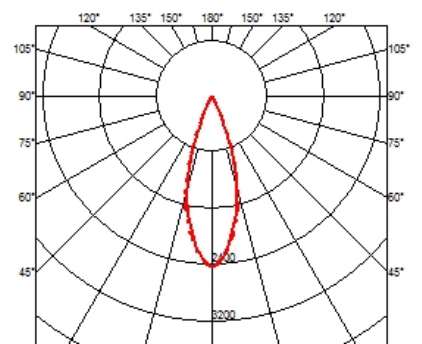

CERTIFICATIONS