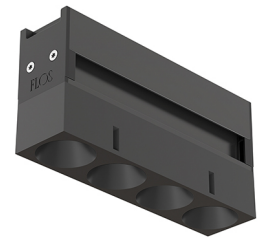

## LIGHT SHADOW OPTIC FLOOD DALI VERSION

<b>Number of heads</b>	1
<b>Mounting</b>	Track mounting
<b>Lamps description</b>	Power LED 10,8W 4 x 260 lm 2700K CRI 90
<b>Luminaire luminous flux</b>	Extreme Cut-off. See reference number
<b>Voltage (V)</b>	24
<b>Environment</b>	Indoor
<b>Notes</b>	Installation frame not required.

### OPTICAL

<b>Aiming</b>	Fixed
<b>Light distribution symmetry</b>	Symmetric
<b>Beam angle</b>	33° Flood

**Light Shadow Optic Flood Dali Version**  
designed by FLOS Architectural

Recessed integrated luminaire with 4 LED lighting spots. Remote power supply included.

## Light Shadow Optic Flood Dali Version . Lamps

**Power LED**

**Lamp category:**  
LED

**Socket:**  
Special base

**Lamp type:**  
Power LED

**Light Shadow Optic Flood Dali Version**  
designed by FLOS Architectural

Recessed integrated luminaire with 4 LED lighting spots. Remote power supply included.

- 03.9626.40.DA - 765lm White / Black
- 03.9626.14.DA - 765lm Black / Black
- 03.9625.40.DA - 788lm White / White
- 03.9625.14.DA - 788lm Black / White
- 03.9627.40.DA - 806lm White / Chrome
- 03.9627.14.DA - 806lm Black / Chrome
- 03.9628.40.DA - 781lm White / Matt Gold
- 03.9628.14.DA - 781lm Black / Matt Gold