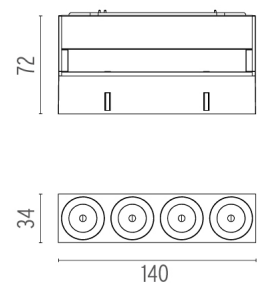

PHYSICAL

Weight (kg)	0,34