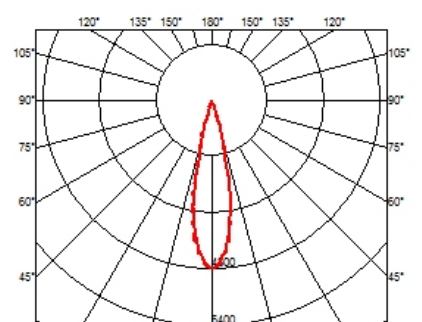

CERTIFICATIONS