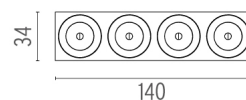

Light Shadow Optic Medium Dali Version

designed by FLOS Architectural

Recessed integrated luminaire with 4 LED lighting spots. Remote power supply included.

- 03.9621.40.DA - 776lm White / Black
- 03.9621.14.DA - 776lm Black / Black
- 03.9620.40.DA - 790lm White / White
- 03.9620.14.DA - 790lm Black / White
- 03.9622.40.DA - 801lm White / Chrome
- 03.9622.14.DA - 801lm Black / Chrome
- 03.9623.40.DA - 786lm White / Matt Gold
- 03.9623.14.DA - 786lm Black / Matt Gold