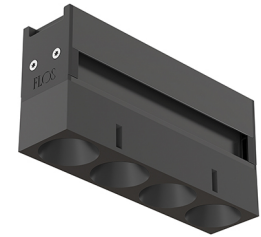

## LIGHT SHADOW OPTIC MEDIUM DALI VERSION

<b>Number of heads</b>	1
<b>Mounting</b>	Track mounting
<b>Lamps description</b>	Power LED 10,8W 4 x 260 lm 2700K CRI 90
<b>Luminaire luminous flux</b>	Extreme Cut-off. See reference number
<b>Voltage (V)</b>	24
<b>Environment</b>	Indoor
<b>Notes</b>	Installation frame not required.

### OPTICAL

<b>Aiming</b>	Fixed
<b>Light distribution symmetry</b>	Symmetric
<b>Beam angle</b>	23° Medium

### Light Shadow Optic Medium Dali Version

designed by FLOS Architectural

Recessed integrated luminaire with 4 LED lighting spots. Remote power supply included.

### Light Shadow Optic Medium Dali Version

designed by FLOS Architectural

Recessed integrated luminaire with 4 LED lighting spots. Remote power supply included.

-  03.9621.40.DA - 776lm White / Black
-  03.9621.14.DA - 776lm Black / Black
-  03.9620.40.DA - 790lm White / White
-  03.9620.14.DA - 790lm Black / White
-  03.9622.40.DA - 801lm White / Chrome
-  03.9622.14.DA - 801lm Black / Chrome
-  03.9623.40.DA - 786lm White / Matt Gold
-  03.9623.14.DA - 786lm Black / Matt Gold