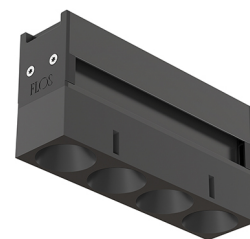

### Light Shadow Optic Medium Dali Version

designed by FLOS Architectural

Recessed integrated luminaire with 4 LED lighting spots. Remote power supply included.

## Light Shadow Optic Medium Dali Version . Lamps

**Power LED**

**Lamp category:**  
LED

**Socket:**  
Special base

**Lamp type:**  
Power LED

### Light Shadow Optic Medium Dali Version

designed by FLOS Architectural

Recessed integrated luminaire with 4 LED lighting spots. Remote power supply included.

-  03.9621.40.DA - 776lm White / Black
-  03.9621.14.DA - 776lm Black / Black
-  03.9620.40.DA - 790lm White / White
-  03.9620.14.DA - 790lm Black / White
-  03.9622.40.DA - 801lm White / Chrome
-  03.9622.14.DA - 801lm Black / Chrome
-  03.9623.40.DA - 786lm White / Matt Gold
-  03.9623.14.DA - 786lm Black / Matt Gold