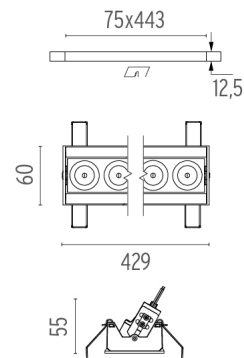

LIGHT SHADOW ADJUSTABLE NO TRIM DALI VERSION I2 SPOTS OPTIC FLOOD

Mounting	Ceiling recessed
Lamps description	Power LED 32,4W 3360 lm 3000K CRI 90
Luminaire luminous flux	Extreme Cut-off. See reference number
Environment	Indoor
Notes	It requires an pre-installation frame, to be ordered separately.

OPTICAL

Aiming	Adjustable
Light distribution symmetry	Symmetric
Beam angle	33° Flood

ELECTRICAL

Transformer availability	Included
Transformer mounting	Remote
Transformer type	Electronic dimmable dali
Emergency	Without
Insulation class	Class II

PHYSICAL

Recessed depth (mm)	75
Weight (kg)	0,66

designed by FLOS Architectural

Recessed integrated luminaire with 12 LED lighting spots. Remote power supply included.

- 03.9475.40.DA - 2523lm White / White
- 03.9475.14.DA - 2523lm Black / White
- ◐ 03.9477.40.DA - 2580lm White / Chrome
- ◑ 03.9477.14.DA - 2580lm Black / Chrome
- ◒ 03.9478.40.DA - 2500lm White / Matt Gold
- ◓ 03.9478.14.DA - 2500lm Black / Matt Gold
- ◔ 03.9476.40.DA - 2451lm White / Black
- ◕ 03.9476.14.DA - 2451lm Black / Black

CERTIFICATIONS