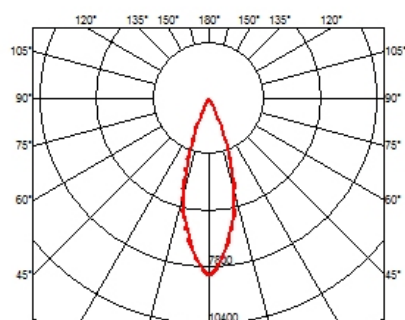

CERTIFICATIONS