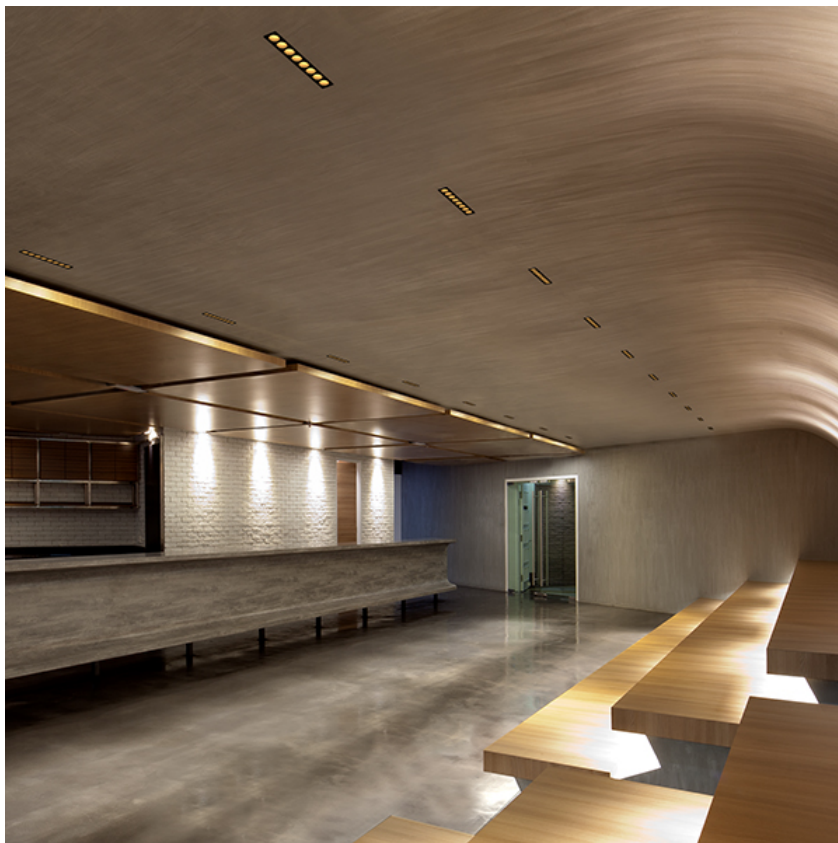

LIGHT SHADOW ADJUSTABLE NO TRIM DALI VERSION I2 SPOTS OPTIC FLOOD

Mounting	Ceiling recessed
Lamps description	Power LED 32,4W 3360 lm 3000K CRI 90
Luminaire luminous flux	Extreme Cut-off. See reference number
Environment	Indoor
Notes	It requires an pre-installation frame, to be ordered separately.

OPTICAL

Aiming	Adjustable
Light distribution symmetry	Symmetric
Beam angle	33° Flood

ELECTRICAL

Transformer availability	Included
Transformer mounting	Remote
Transformer type	Electronic dimmable dali
Emergency	Without
Insulation class	Class II

PHYSICAL

Recessed depth (mm)	75
Weight (kg)	0,66

designed by FLOS Architectural

Recessed integrated luminaire with 12 LED lighting spots. Remote power supply included.

- 03.9475.40.DA - 2523lm White / White
- 03.9475.14.DA - 2523lm Black / White
- ◐ 03.9477.40.DA - 2580lm White / Chrome
- ◑ 03.9477.14.DA - 2580lm Black / Chrome
- ◒ 03.9478.40.DA - 2500lm White / Matt Gold
- ◓ 03.9478.14.DA - 2500lm Black / Matt Gold
- ◔ 03.9476.40.DA - 2451lm White / Black
- ◕ 03.9476.14.DA - 2451lm Black / Black

CERTIFICATIONS