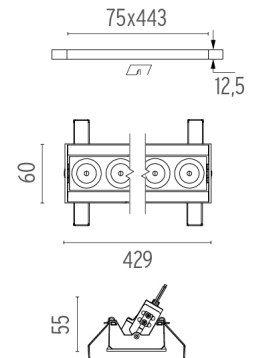

LIGHT SHADOW ADJUSTABLE NO TRIM DALI VERSION 12 SPOTS OPTIC MEDIUM

Mounting	Ceiling recessed
Lamps description	Power LED 32,4W 3360 lm 3000K CRI 90
Luminaire luminous flux	Extreme Cut-off. See reference number
Environment	Indoor
Notes	It requires an pre-installation frame, to be ordered separately.

OPTICAL

Aiming	Adjustable
Light distribution symmetry	Symmetric
Beam angle	23° Medium

ELECTRICAL

Transformer availability	Included
Transformer mounting	Remote
Transformer type	Electronic dimmable dali
Emergency	Without
Insulation class	Class II

PHYSICAL

Recessed depth (mm)	75
Weight (kg)	0,66

designed by FLOS Architectural

Recessed integrated luminaire with 12 LED lighting spots. Remote power supply included.

- 03.9470.40.DA - 2528lm White / White
- 03.9470.14.DA - 2528lm Black / White
- ◐ 03.9472.40.DA - 2564lm White / Chrome
- ◑ 03.9472.14.DA - 2564lm Black / Chrome
- ◒ 03.9473.40.DA - 2517lm White / Matt Gold
- ◓ 03.9473.14.DA - 2517lm Black / Matt Gold
- ◔ 03.9471.40.DA - 2484lm White / Black
- ◕ 03.9471.14.DA - 2484lm Black / Black

CERTIFICATIONS