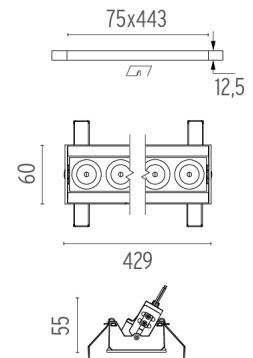

Light Shadow Adjustable No Trim Dali Version 12 Spots Optic Medium . Lamps

Power LED

Lamp category:

LED

Socket:

Special base

Lamp type:

Power LED