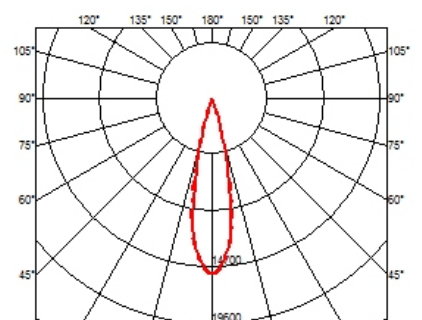

CERTIFICATIONS