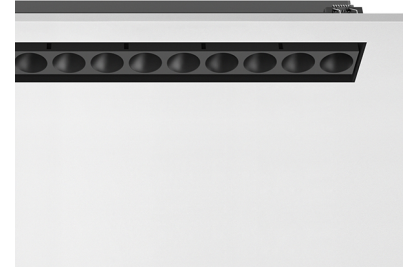

LIGHT SHADOW ADJUSTABLE NO TRIM DALI VERSION 12 SPOTS OPTIC MEDIUM

Mounting	Ceiling recessed
Lamps description	Power LED 32,4W 3360 lm 3000K CRI 90
Luminaire luminous flux	Extreme Cut-off. See reference number
Environment	Indoor
Notes	It requires an pre-installation frame, to be ordered separately.

PHYSICAL

Recessed depth (mm)	75
Weight (kg)	0,66

Light Shadow Adjustable No Trim Dali Version 12 Spots Optic Medium

designed by FLOS Architectural

Recessed integrated luminaire with 12 LED lighting spots. Remote power supply included.

CERTIFICATIONS

Light Shadow Adjustable No Trim Dali Version 12 Spots Optic Medium . Accessories

Mounting

○ 08.0518.00

Pre-installation frame. Adjustable No Trim 12L

○ 08.0059.90

Accessory for mounting of No Trim continuous line

Accessory for mounting of No Trim continuous line. Each accessory allows connection between two No Trim pre-installation frames.

Light Shadow Adjustable No Trim Dali Version 12 Spots Optic Medium

designed by FLOS Architectural