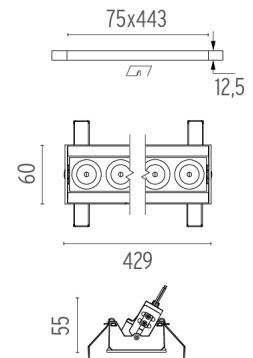

Light Shadow Adjustable No Trim Dali Version 12 Spots Optic Flood . Lamps

Power LED

Lamp category:

LED

Socket:

Special base

Lamp type:

Power LED