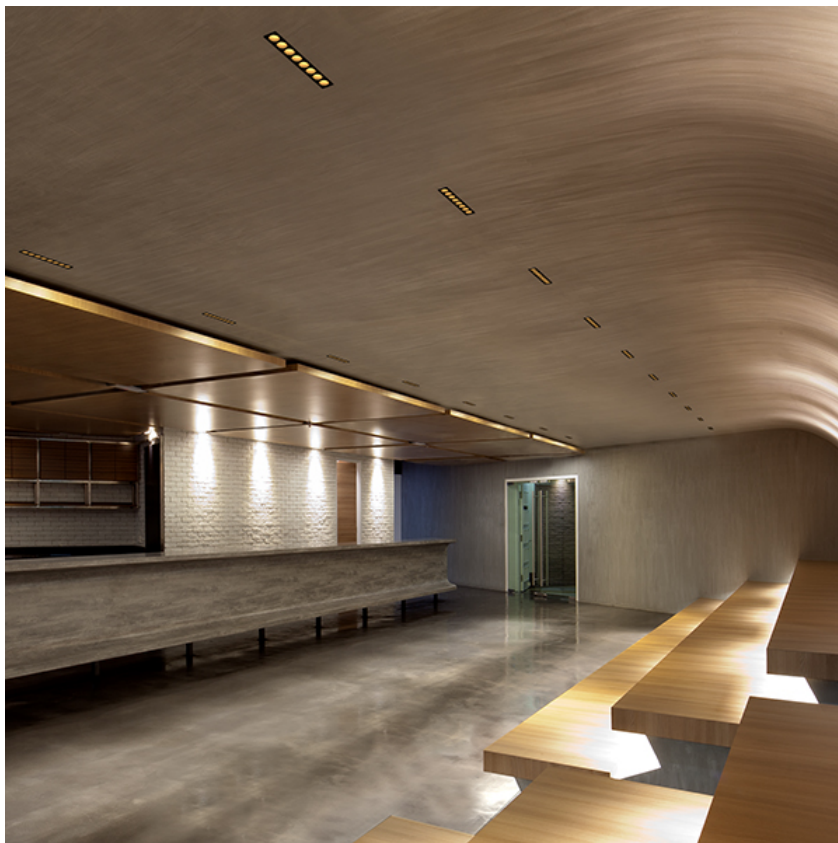

LIGHT SHADOW ADJUSTABLE NO TRIM DALI VERSION I2 SPOTS OPTIC FLOOD

Mounting	Ceiling recessed
Lamps description	Power LED 32,4W 3120 lm 2700K CRI 90
Luminaire luminous flux	Extreme Cut-off. See reference number
Environment	Indoor
Notes	It requires an pre-installation frame, to be ordered separately.

OPTICAL

Aiming	Adjustable
Light distribution symmetry	Symmetric
Beam angle	33° Flood

ELECTRICAL

Transformer availability	Included
Transformer mounting	Remote
Transformer type	Electronic dimmable dali
Emergency	Without
Insulation class	Class II

PHYSICAL

Recessed depth (mm)	75
Weight (kg)	0,66

designed by FLOS Architectural

Recessed integrated luminaire with 12 LED lighting spots. Remote power supply included.

- 03.9465.40.DA - 2364lm White / White
- 03.9465.14.DA - 2364lm Black / White
- ◐ 03.9467.40.DA - 2417lm White / Chrome
- ◑ 03.9467.14.DA - 2417lm Black / Chrome
- ◒ 03.9468.40.DA - 2343lm White / Matt Gold
- ◓ 03.9468.14.DA - 2343lm Black / Matt Gold
- ◔ 03.9466.40.DA - 2296lm White / Black
- ◕ 03.9466.14.DA - 2296lm Black / Black

CERTIFICATIONS