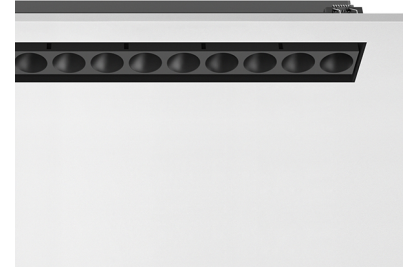

LIGHT SHADOW ADJUSTABLE NO TRIM DALI VERSION I2 SPOTS OPTIC FLOOD

Mounting	Ceiling recessed
Lamps description	Power LED 32,4W 3120 lm 2700K CRI 90
Luminaire luminous flux	Extreme Cut-off. See reference number
Environment	Indoor
Notes	It requires an pre-installation frame, to be ordered separately.

PHYSICAL

Recessed depth (mm)	75
Weight (kg)	0,66

Light Shadow Adjustable No Trim Dali Version I2 Spots Optic Flood

designed by FLOS Architectural

Recessed integrated luminaire with 12 LED lighting spots. Remote power supply included.

CERTIFICATIONS

FLOS

Light Shadow Adjustable No Trim Dali Version 12 Spots Optic Flood . Accessories

Mounting

○ 08.0518.00

Pre-installation frame. Adjustable No Trim 12L

○ 08.0059.90

Accessory for mounting of No Trim continuous line

Accessory for mounting of No Trim continuous line. Each accessory allows connection between two No Trim pre-installation frames.

Light Shadow Adjustable No Trim Dali Version 12 Spots Optic Flood

designed by FLOS Architectural