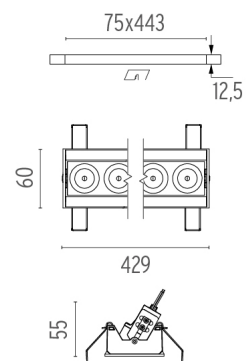

LIGHT SHADOW ADJUSTABLE NO TRIM DALI VERSION I2 SPOTS OPTIC FLOOD

Mounting	Ceiling recessed
Lamps description	Power LED 32,4W 3120 lm 2700K CRI 90
Luminaire luminous flux	Extreme Cut-off. See reference number
Environment	Indoor
Notes	It requires an pre-installation frame, to be ordered separately.

OPTICAL

Aiming	Adjustable
Light distribution symmetry	Symmetric
Beam angle	33° Flood

ELECTRICAL

Transformer availability	Included
Transformer mounting	Remote
Transformer type	Electronic dimmable dali
Emergency	Without
Insulation class	Class II

PHYSICAL

Recessed depth (mm)	75
Weight (kg)	0,66

designed by FLOS Architectural

Recessed integrated luminaire with 12 LED lighting spots. Remote power supply included.

- 03.9465.40.DA - 2364lm White / White
- 03.9465.14.DA - 2364lm Black / White
- ◐ 03.9467.40.DA - 2417lm White / Chrome
- ◑ 03.9467.14.DA - 2417lm Black / Chrome
- ◒ 03.9468.40.DA - 2343lm White / Matt Gold
- ◓ 03.9468.14.DA - 2343lm Black / Matt Gold
- ◔ 03.9466.40.DA - 2296lm White / Black
- ◕ 03.9466.14.DA - 2296lm Black / Black

CERTIFICATIONS