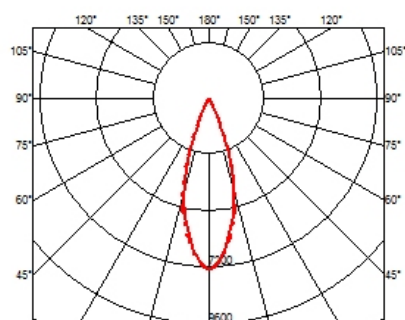

CERTIFICATIONS