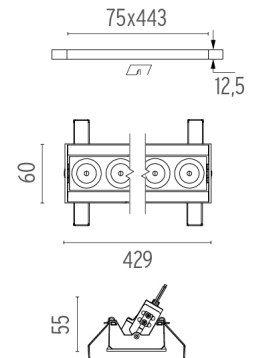

LIGHT SHADOW ADJUSTABLE NO TRIM DALI VERSION 12 SPOTS OPTIC MEDIUM

Mounting	Ceiling recessed
Lamps description	Power LED 32,4W 3120 lm 2700K CRI 90
Luminaire luminous flux	Extreme Cut-off. See reference number
Environment	Indoor
Notes	It requires an pre-installation frame, to be ordered separately.

OPTICAL

Aiming	Adjustable
Light distribution symmetry	Symmetric
Beam angle	23° Medium

ELECTRICAL

Transformer availability	Included
Transformer mounting	Remote
Transformer type	Electronic dimmable dali
Emergency	Without
Insulation class	Class II

PHYSICAL

Recessed depth (mm)	75
Weight (kg)	0,66

designed by FLOS Architectural

Recessed integrated luminaire with 12 LED lighting spots. Remote power supply included.

- 03.9460.40.DA - 2369lm White / White
- 03.9460.14.DA - 2369lm Black / White
- ◐ 03.9462.40.DA - 2402lm White / Chrome
- ◑ 03.9462.14.DA - 2402lm Black / Chrome
- ◒ 03.9463.40.DA - 2358lm White / Matt Gold
- ◓ 03.9463.14.DA - 2358lm Black / Matt Gold
- ◔ 03.9461.40.DA - 2327lm White / Black
- ◕ 03.9461.14.DA - 2327lm Black / Black

CERTIFICATIONS