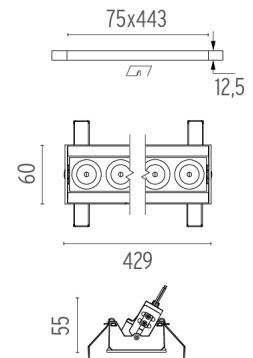

### Mounting

○ 08.0518.00

**Pre-installation frame. Adjustable No Trim 12L**

○ 08.0059.90

**Accessory for mounting of No Trim continuous line**

Accessory for mounting of No Trim continuous line. Each accessory allows connection between two No Trim pre-installation frames.

## Light Shadow Adjustable No Trim Dali Version 12 Spots Optic Medium . Lamps

**Power LED**

**Lamp category:**

LED

**Socket:**

Special base

**Lamp type:**

Power LED