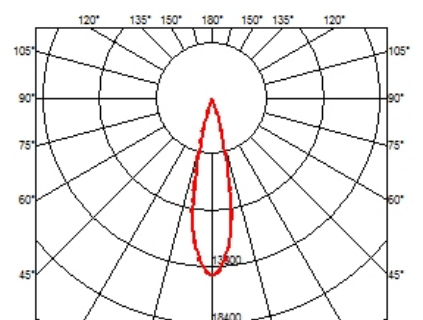

CERTIFICATIONS