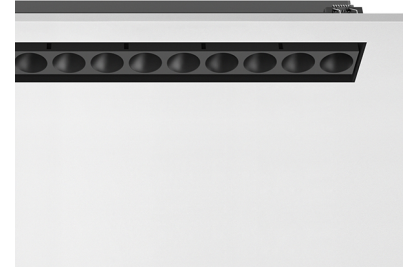

## LIGHT SHADOW ADJUSTABLE NO TRIM DALI VERSION 12 SPOTS OPTIC MEDIUM

<b>Mounting</b>	Ceiling recessed
<b>Lamps description</b>	Power LED 32,4W 3120 lm 2700K CRI 90
<b>Luminaire luminous flux</b>	Extreme Cut-off. See reference number
<b>Environment</b>	Indoor
<b>Notes</b>	It requires an pre-installation frame, to be ordered separately.

### PHYSICAL

<b>Recessed depth (mm)</b>	75
<b>Weight (kg)</b>	0,66

**Light Shadow Adjustable No Trim Dali Version 12 Spots Optic Medium**

designed by FLOS Architectural

Recessed integrated luminaire with 12 LED lighting spots. Remote power supply included.

**Light Shadow Adjustable No Trim Dali Version 12 Spots Optic Medium**

designed by FLOS Architectural

Recessed integrated luminaire with 12 LED lighting spots. Remote power supply included.

- 03.9460.40.DA - 2369lm White / White
- 03.9460.14.DA - 2369lm Black / White
- 03.9462.40.DA - 2402lm White / Chrome
- 03.9462.14.DA - 2402lm Black / Chrome
- 03.9463.40.DA - 2358lm White / Matt Gold
- 03.9463.14.DA - 2358lm Black / Matt Gold
- 03.9461.40.DA - 2327lm White / Black
- 03.9461.14.DA - 2327lm Black / Black

## Light Shadow Adjustable No Trim Dali Version 12 Spots Optic Medium . Lamps

**Power LED**

**Lamp category:**

LED

**Socket:**

Special base

**Lamp type:**

Power LED