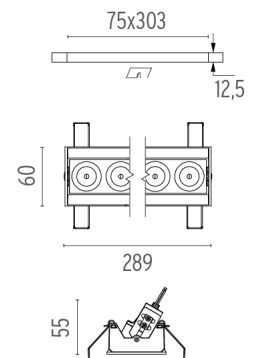

Light Shadow Adjustable No Trim Dali Version 8 Spots Optic Flood . Lamps

Power LED

Lamp category:

LED

Socket:

Special base

Lamp type:

Power LED