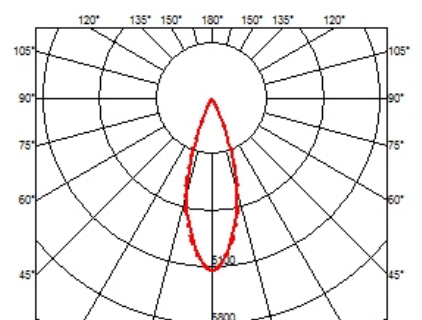

CERTIFICATIONS