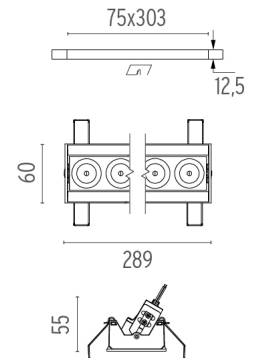

LIGHT SHADOW ADJUSTABLE NO TRIM DALI VERSION 8 SPOTS OPTIC FLOOD

Mounting	Ceiling recessed
Lamps description	Power LED 21,6W 2240 lm 3000K CRI 90
Luminaire luminous flux	Extreme Cut-off. See reference number
Environment	Indoor
Notes	It requires an pre-installation frame, to be ordered separately.

OPTICAL

Aiming	Adjustable
Light distribution symmetry	Symmetric
Beam angle	33° Flood

ELECTRICAL

Transformer availability	Included
Transformer mounting	Remote
Transformer type	Electronic dimmable dali
Emergency	Without
Insulation class	Class II

PHYSICAL

Recessed depth (mm)	75
Weight (kg)	0,50

designed by FLOS Architectural

Recessed integrated luminaire with 8 LED lighting spots. Remote power supply included.

- 03.9455.40.DA - 1682lm White / White
- 03.9455.14.DA - 1682lm Black / White
- ◐ 03.9457.40.DA - 1720lm White / Chrome
- ◑ 03.9457.14.DA - 1720lm Black / Chrome
- ◒ 03.9458.40.DA - 1667lm White / Matt Gold
- ◓ 03.9458.14.DA - 1667lm Black / Matt Gold
- ◔ 03.9456.40.DA - 1634lm White / Black
- ◕ 03.9456.14.DA - 1634lm Black / Black

CERTIFICATIONS