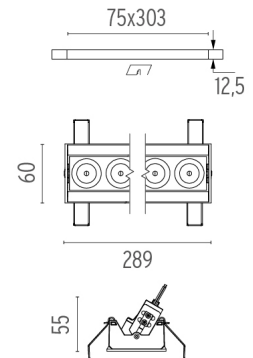

LIGHT SHADOW ADJUSTABLE NO TRIM DALI VERSION 8 SPOTS OPTIC MEDIUM

Mounting	Ceiling recessed
Lamps description	Power LED 21,6W 2240 lm 3000K CRI 90
Luminaire luminous flux	Extreme Cut-off. See reference number
Environment	Indoor
Notes	It requires an pre-installation frame, to be ordered separately.

OPTICAL

Aiming	Adjustable
Light distribution symmetry	Symmetric
Beam angle	23° Medium

ELECTRICAL

Transformer availability	Included
Transformer mounting	Remote
Transformer type	Electronic dimmable dali
Emergency	Without
Insulation class	Class II

PHYSICAL

Recessed depth (mm)	75
Weight (kg)	0,50

designed by FLOS Architectural

Recessed integrated luminaire with 8 LED lighting spots. Remote power supply included.

- 03.9450.40.DA - 1686lm White / White
- 03.9450.14.DA - 1686lm Black / White
- ◐ 03.9452.40.DA - 1709lm White / Chrome
- ◑ 03.9452.14.DA - 1709lm Black / Chrome
- ◒ 03.9453.40.DA - 1678lm White / Matt Gold
- ◓ 03.9453.14.DA - 1678lm Black / Matt Gold
- ◔ 03.9451.40.DA - 1656lm White / Black
- ◕ 03.9451.14.DA - 1656lm Black / Black

CERTIFICATIONS