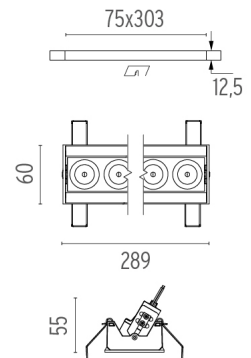

Light Shadow Adjustable No Trim Dali Version 8 Spots Optic Medium . Lamps

Power LED

Lamp category:

LED

Socket:

Special base

Lamp type:

Power LED