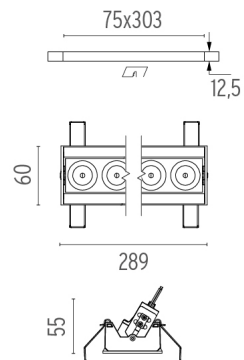

LIGHT SHADOW ADJUSTABLE NO TRIM DALI VERSION 8 SPOTS OPTIC FLOOD

Mounting	Ceiling recessed
Lamps description	Power LED 21,6W 2080 lm 2700K CRI 90
Luminaire luminous flux	Extreme Cut-off. See reference number
Environment	Indoor
Notes	It requires an pre-installation frame, to be ordered separately.

OPTICAL

Aiming	Adjustable
Light distribution symmetry	Symmetric
Beam angle	33° Flood

ELECTRICAL

Transformer availability	Included
Transformer mounting	Remote
Transformer type	Electronic dimmable dali
Emergency	Without
Insulation class	Class II

PHYSICAL

Recessed depth (mm)	75
Weight (kg)	0,50

designed by FLOS Architectural

Recessed integrated luminaire with 8 LED lighting spots. Remote power supply included.

- 03.9445.40.DA - 1576lm White / White
- 03.9445.14.DA - 1576lm Black / White
- ◐ 03.9447.40.DA - 1611lm White / Chrome
- ◑ 03.9447.14.DA - 1611lm Black / Chrome
- ◒ 03.9448.40.DA - 1562lm White / Matt Gold
- ◓ 03.9448.14.DA - 1562lm Black / Matt Gold
- ◔ 03.9446.40.DA - 1531lm White / Black
- ◕ 03.9446.14.DA - 1531lm Black / Black

CERTIFICATIONS