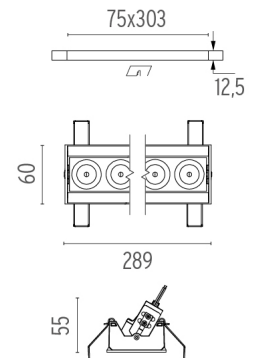

### Mounting

○ 08.0517.00

**Pre-installation frame. Adjustable No Trim 8L**

○ 08.0059.90

**Accessory for mounting of No Trim continuous line**

Accessory for mounting of No Trim continuous line. Each accessory allows connection between two No Trim pre-installation frames.

## Light Shadow Adjustable No Trim Dali Version 8 Spots Optic Flood . Lamps

**Power LED**

**Lamp category:**

LED

**Socket:**

Special base

**Lamp type:**

Power LED