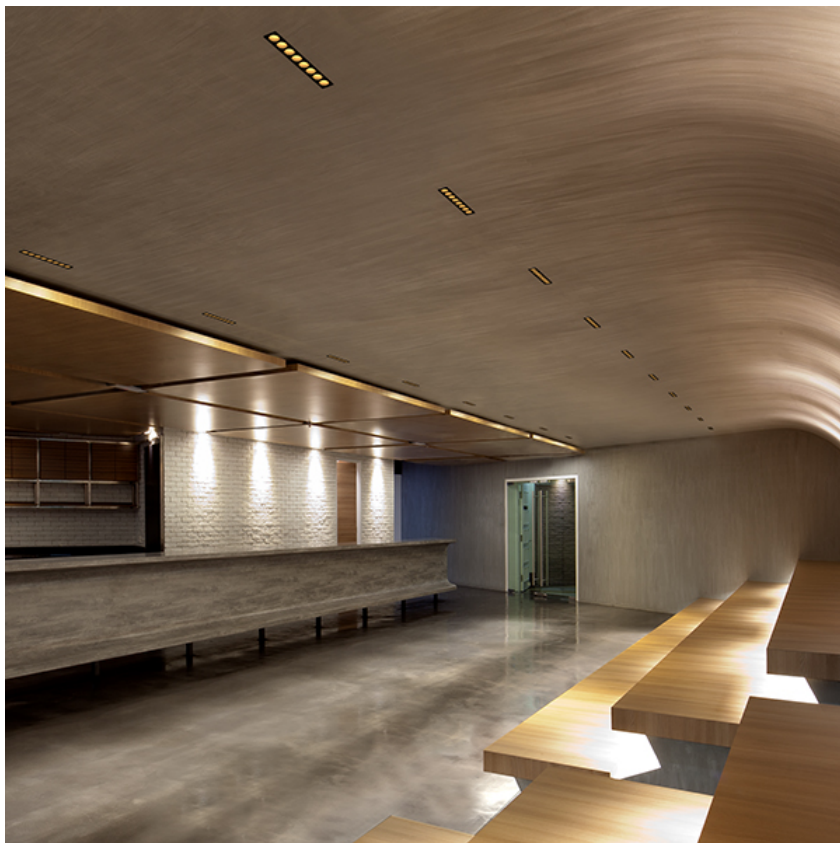

LIGHT SHADOW ADJUSTABLE NO TRIM DALI VERSION 8 SPOTS OPTIC FLOOD

Mounting	Ceiling recessed
Lamps description	Power LED 21,6W 2080 lm 2700K CRI 90
Luminaire luminous flux	Extreme Cut-off. See reference number
Environment	Indoor
Notes	It requires an pre-installation frame, to be ordered separately.

OPTICAL

Aiming	Adjustable
Light distribution symmetry	Symmetric
Beam angle	33° Flood

ELECTRICAL

Transformer availability	Included
Transformer mounting	Remote
Transformer type	Electronic dimmable dali
Emergency	Without
Insulation class	Class II

PHYSICAL

Recessed depth (mm)	75
Weight (kg)	0,50

designed by FLOS Architectural

Recessed integrated luminaire with 8 LED lighting spots. Remote power supply included.

- 03.9445.40.DA - 1576lm White / White
- 03.9445.14.DA - 1576lm Black / White
- ◐ 03.9447.40.DA - 1611lm White / Chrome
- ◑ 03.9447.14.DA - 1611lm Black / Chrome
- ◒ 03.9448.40.DA - 1562lm White / Matt Gold
- ◓ 03.9448.14.DA - 1562lm Black / Matt Gold
- ◔ 03.9446.40.DA - 1531lm White / Black
- ◕ 03.9446.14.DA - 1531lm Black / Black

CERTIFICATIONS