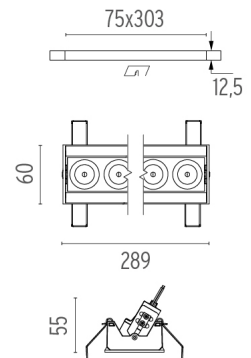

### Mounting

○ 08.0517.00

**Pre-installation frame. Adjustable No Trim 8L**

○ 08.0059.90

**Accessory for mounting of No Trim continuous line**

Accessory for mounting of No Trim continuous line. Each accessory allows connection between two No Trim pre-installation frames.

## Light Shadow Adjustable No Trim Dali Version 8 Spots Optic Medium . Lamps

**Power LED**

**Lamp category:**

LED

**Socket:**

Special base

**Lamp type:**

Power LED