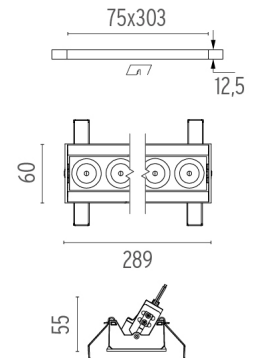

LIGHT SHADOW ADJUSTABLE NO TRIM DALI VERSION 8 SPOTS OPTIC MEDIUM

Mounting	Ceiling recessed
Lamps description	Power LED 21,6W 2080 lm 2700K CRI 90
Luminaire luminous flux	Extreme Cut-off. See reference number
Environment	Indoor
Notes	It requires an pre-installation frame, to be ordered separately.

OPTICAL

Aiming	Adjustable
Light distribution symmetry	Symmetric
Beam angle	23° Medium

ELECTRICAL

Transformer availability	Included
Transformer mounting	Remote
Transformer type	Electronic dimmable dali
Emergency	Without
Insulation class	Class II

PHYSICAL

Recessed depth (mm)	75
Weight (kg)	0,50

designed by FLOS Architectural

Recessed integrated luminaire with 8 LED lighting spots. Remote power supply included.

- 03.9440.40.DA - 1579lm White / White
- 03.9440.14.DA - 1579lm Black / White
- ◐ 03.9442.40.DA - 1602lm White / Chrome
- ◑ 03.9442.14.DA - 1602lm Black / Chrome
- ◒ 03.9443.40.DA - 1572lm White / Matt Gold
- ◓ 03.9443.14.DA - 1572lm Black / Matt Gold
- ◔ 03.9441.40.DA - 1552lm White / Black
- ◕ 03.9441.14.DA - 1552lm Black / Black

CERTIFICATIONS