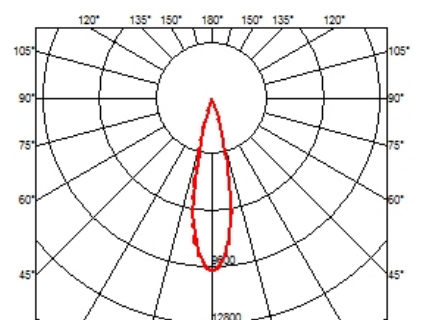

CERTIFICATIONS