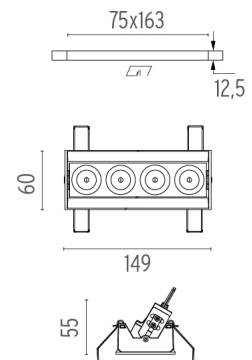

Recessed integrated luminaire with 4 LED lighting spots. Remote power supply included.

- 03.9435.40.DA - 841lm White / White
- 03.9435.14.DA - 841lm Black / White
- 03.9437.40.DA - 860lm White / Chrome
- 03.9437.14.DA - 860lm Black / Chrome
- 03.9438.40.DA - 833lm White / Matt Gold
- 03.9438.14.DA - 833lm Black / Matt Gold
- 03.9436.40.DA - 817lm White / Black
- 03.9436.14.DA - 817lm Black / Black

Light Shadow Adjustable No Trim Dali Version 4 Spots Optic Flood . Lamps

Power LED

Lamp category:

LED

Socket:

Special base

Lamp type:

Power LED