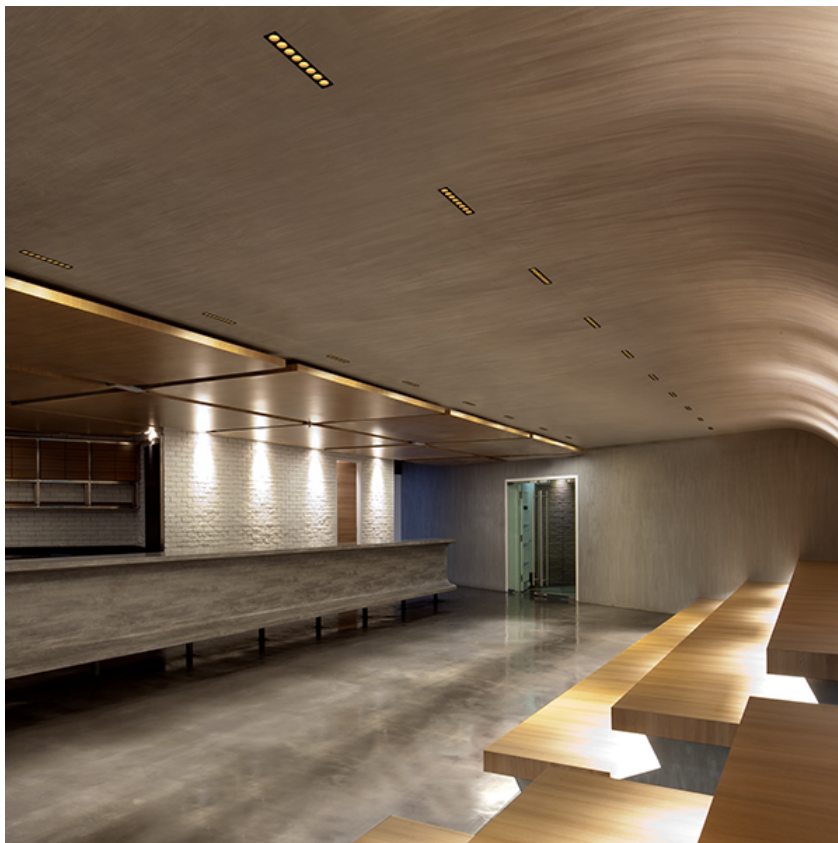

LIGHT SHADOW ADJUSTABLE NO TRIM DALI VERSION 4 SPOTS OPTIC FLOOD

Mounting	Ceiling recessed
Lamps description	Power LED 10,8W 1120 lm 3000K CRI 90
Luminaire luminous flux	Extreme Cut-off. See reference number
Environment	Indoor
Notes	It requires an pre-installation frame, to be ordered separately.

OPTICAL

Aiming	Adjustable
Light distribution symmetry	Symmetric
Beam angle	33° Flood

ELECTRICAL

Transformer availability	Included
Transformer mounting	Remote
Transformer type	Electronic dimmable dali
Emergency	Without
Insulation class	Class II

PHYSICAL

Recessed depth (mm)	75
Weight (kg)	0,34

designed by FLOS Architectural

Recessed integrated luminaire with 4 LED lighting spots. Remote power supply included.

- 03.9435.40.DA - 841lm White / White
- 03.9435.14.DA - 841lm Black / White
- ◐ 03.9437.40.DA - 860lm White / Chrome
- ◑ 03.9437.14.DA - 860lm Black / Chrome
- ◒ 03.9438.40.DA - 833lm White / Matt Gold
- ◓ 03.9438.14.DA - 833lm Black / Matt Gold
- ◔ 03.9436.40.DA - 817lm White / Black
- ◕ 03.9436.14.DA - 817lm Black / Black

CERTIFICATIONS