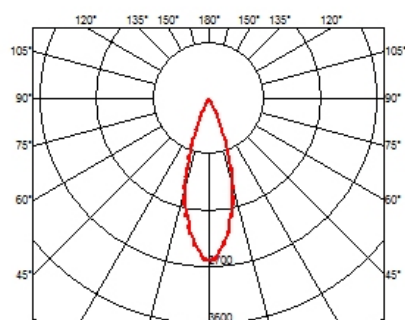

CERTIFICATIONS