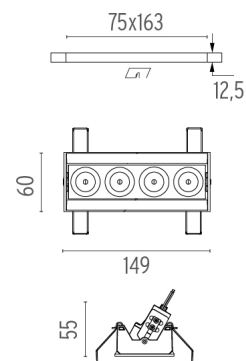

LIGHT SHADOW ADJUSTABLE NO TRIM DALI VERSION 4 SPOTS OPTIC FLOOD

Mounting	Ceiling recessed
Lamps description	Power LED 10,8W 1120 lm 3000K CRI 90
Luminaire luminous flux	Extreme Cut-off. See reference number
Environment	Indoor
Notes	It requires an pre-installation frame, to be ordered separately.

OPTICAL

Aiming	Adjustable
Light distribution symmetry	Symmetric
Beam angle	33° Flood

ELECTRICAL

Transformer availability	Included
Transformer mounting	Remote
Transformer type	Electronic dimmable dali
Emergency	Without
Insulation class	Class II

PHYSICAL

Recessed depth (mm)	75
Weight (kg)	0,34

designed by FLOS Architectural

Recessed integrated luminaire with 4 LED lighting spots. Remote power supply included.

- 03.9435.40.DA - 841lm White / White
- 03.9435.14.DA - 841lm Black / White
- ◐ 03.9437.40.DA - 860lm White / Chrome
- ◑ 03.9437.14.DA - 860lm Black / Chrome
- ◒ 03.9438.40.DA - 833lm White / Matt Gold
- ◓ 03.9438.14.DA - 833lm Black / Matt Gold
- ◔ 03.9436.40.DA - 817lm White / Black
- ◕ 03.9436.14.DA - 817lm Black / Black

CERTIFICATIONS