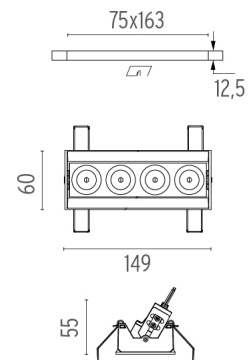

Light Shadow Adjustable No Trim Dali Version 4 Spots Optic Medium . Lamps

Power LED

Lamp category:

LED

Socket:

Special base

Lamp type:

Power LED