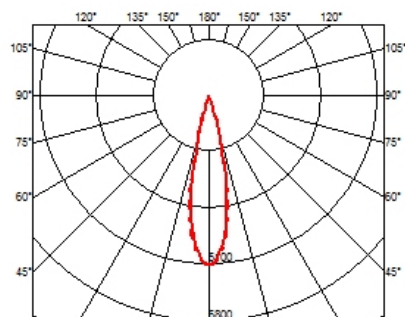

CERTIFICATIONS