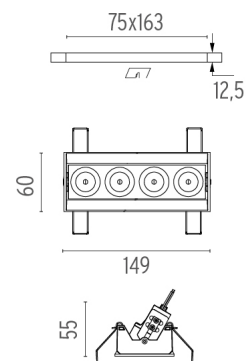

LIGHT SHADOW ADJUSTABLE NO TRIM DALI VERSION 4 SPOTS OPTIC MEDIUM

Mounting	Ceiling recessed
Lamps description	Power LED 10,8W 1120 lm 3000K CRI 90
Luminaire luminous flux	Extreme Cut-off. See reference number
Environment	Indoor
Notes	It requires an pre-installation frame, to be ordered separately.

OPTICAL

Aiming	Adjustable
Light distribution symmetry	Symmetric
Beam angle	23° Medium

ELECTRICAL

Transformer availability	Included
Transformer mounting	Remote
Transformer type	Electronic dimmable dali
Emergency	Without
Insulation class	Class II

PHYSICAL

Recessed depth (mm)	75
Weight (kg)	0,34

designed by FLOS Architectural

Recessed integrated luminaire with 4 LED lighting spots. Remote power supply included.

- 03.9430.40.DA - 843lm White / White
- 03.9430.14.DA - 843lm Black / White
- ◐ 03.9432.40.DA - 855lm White / Chrome
- ◑ 03.9432.14.DA - 855lm Black / Chrome
- ◒ 03.9433.40.DA - 839lm White / Matt Gold
- ◓ 03.9433.14.DA - 839lm Black / Matt Gold
- ◔ 03.9431.40.DA - 828lm White / Black
- ◕ 03.9431.14.DA - 828lm Black / Black

CERTIFICATIONS