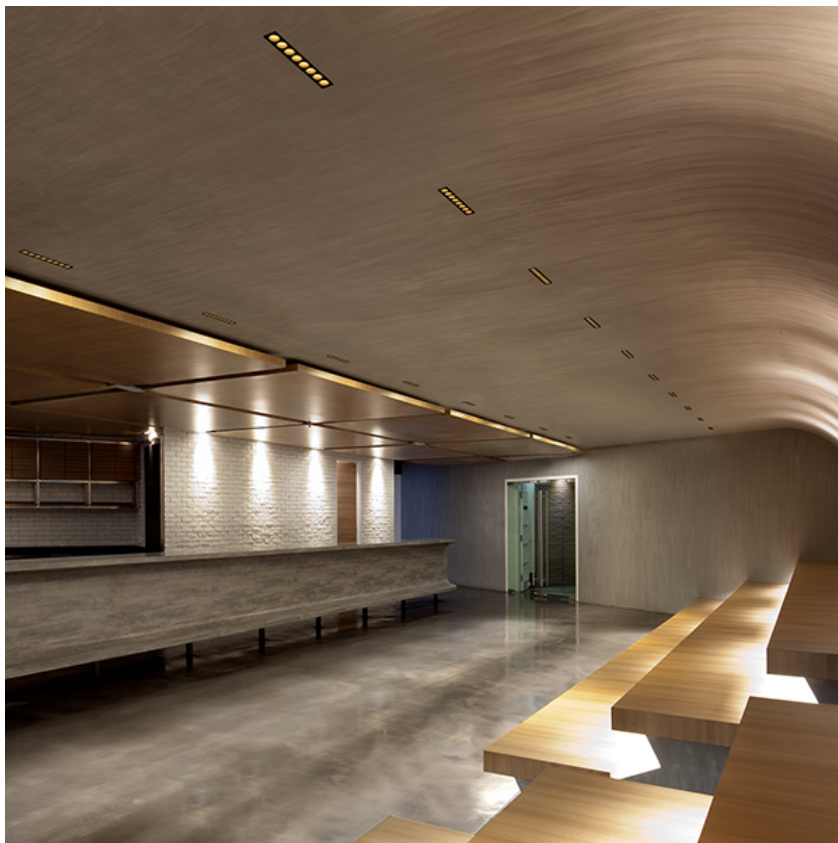

LIGHT SHADOW ADJUSTABLE NO TRIM DALI VERSION 4 SPOTS OPTIC MEDIUM

Mounting	Ceiling recessed
Lamps description	Power LED 10,8W 1120 lm 3000K CRI 90
Luminaire luminous flux	Extreme Cut-off. See reference number
Environment	Indoor
Notes	It requires an pre-installation frame, to be ordered separately.

OPTICAL

Aiming	Adjustable
Light distribution symmetry	Symmetric
Beam angle	23° Medium

ELECTRICAL

Transformer availability	Included
Transformer mounting	Remote
Transformer type	Electronic dimmable dali
Emergency	Without
Insulation class	Class II

PHYSICAL

Recessed depth (mm)	75
Weight (kg)	0,34

designed by FLOS Architectural

Recessed integrated luminaire with 4 LED lighting spots. Remote power supply included.

- 03.9430.40.DA - 843lm White / White
- 03.9430.14.DA - 843lm Black / White
- ◐ 03.9432.40.DA - 855lm White / Chrome
- ◑ 03.9432.14.DA - 855lm Black / Chrome
- ◒ 03.9433.40.DA - 839lm White / Matt Gold
- ◓ 03.9433.14.DA - 839lm Black / Matt Gold
- ◔ 03.9431.40.DA - 828lm White / Black
- ◕ 03.9431.14.DA - 828lm Black / Black

CERTIFICATIONS