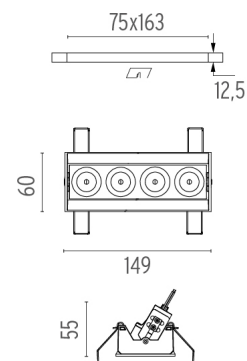

LIGHT SHADOW ADJUSTABLE NO TRIM DALI VERSION 4 SPOTS OPTIC FLOOD

Mounting	Ceiling recessed
Lamps description	Power LED 10,8W 1040 lm 2700K CRI 90
Luminaire luminous flux	Extreme Cut-off. See reference number
Environment	Indoor
Notes	It requires an pre-installation frame, to be ordered separately.

OPTICAL

Aiming	Adjustable
Light distribution symmetry	Symmetric
Beam angle	33° Flood

ELECTRICAL

Transformer availability	Included
Transformer mounting	Remote
Transformer type	Electronic dimmable dali
Emergency	Without
Insulation class	Class II

PHYSICAL

Recessed depth (mm)	75
Weight (kg)	0,34

designed by FLOS Architectural

Recessed integrated luminaire with 4 LED lighting spots. Remote power supply included.

- 03.9425.40.DA - 788lm White / White
- 03.9425.14.DA - 788lm Black / White
- ◐ 03.9427.40.DA - 806lm White / Chrome
- ◑ 03.9427.14.DA - 806lm Black / Chrome
- ◒ 03.9428.40.DA - 781lm White / Matt Gold
- ◓ 03.9428.14.DA - 781lm Black / Matt Gold
- ◔ 03.9426.40.DA - 765lm White / Black
- ◕ 03.9426.14.DA - 765lm Black / Black

CERTIFICATIONS