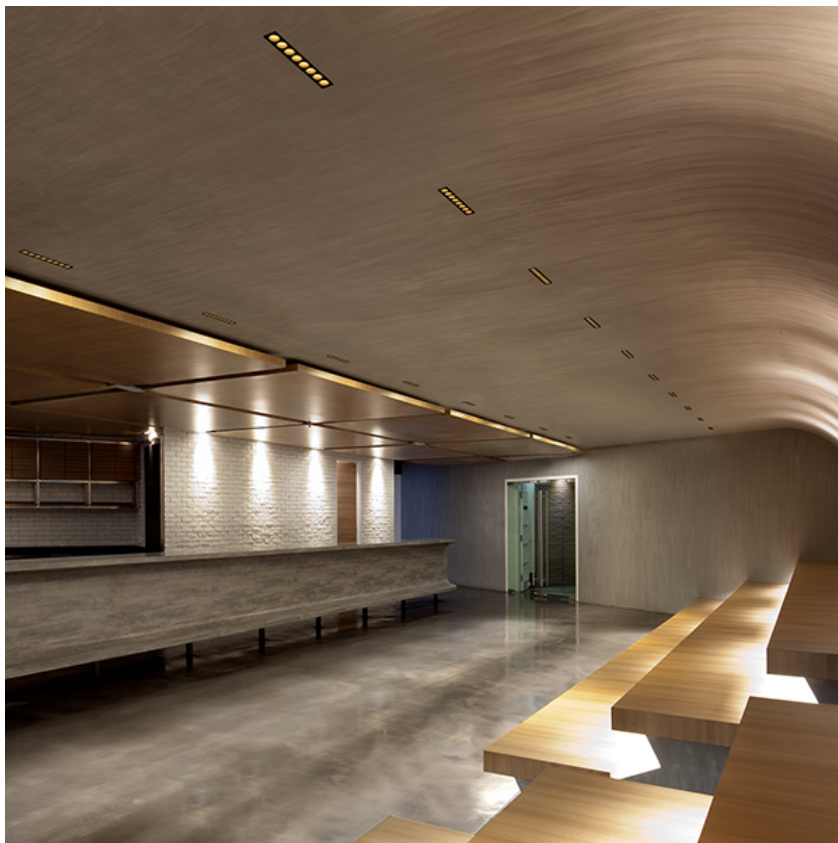

LIGHT SHADOW ADJUSTABLE NO TRIM DALI VERSION 4 SPOTS OPTIC FLOOD

Mounting	Ceiling recessed
Lamps description	Power LED 10,8W 1040 lm 2700K CRI 90
Luminaire luminous flux	Extreme Cut-off. See reference number
Environment	Indoor
Notes	It requires an pre-installation frame, to be ordered separately.

OPTICAL

Aiming	Adjustable
Light distribution symmetry	Symmetric
Beam angle	33° Flood

ELECTRICAL

Transformer availability	Included
Transformer mounting	Remote
Transformer type	Electronic dimmable dali
Emergency	Without
Insulation class	Class II

PHYSICAL

Recessed depth (mm)	75
Weight (kg)	0,34

designed by FLOS Architectural

Recessed integrated luminaire with 4 LED lighting spots. Remote power supply included.

- 03.9425.40.DA - 788lm White / White
- 03.9425.14.DA - 788lm Black / White
- ◐ 03.9427.40.DA - 806lm White / Chrome
- ◑ 03.9427.14.DA - 806lm Black / Chrome
- ◒ 03.9428.40.DA - 781lm White / Matt Gold
- ◓ 03.9428.14.DA - 781lm Black / Matt Gold
- ◔ 03.9426.40.DA - 765lm White / Black
- ◕ 03.9426.14.DA - 765lm Black / Black

CERTIFICATIONS