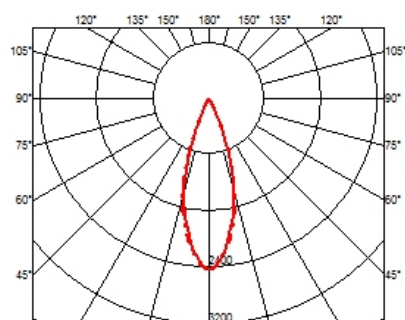

CERTIFICATIONS