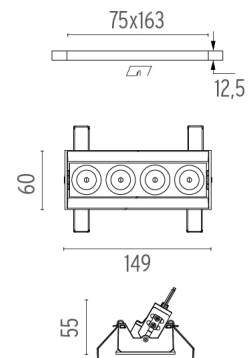

Light Shadow Adjustable No Trim Dali Version 4 Spots Optic Flood . Lamps

Power LED

Lamp category:

LED

Socket:

Special base

Lamp type:

Power LED