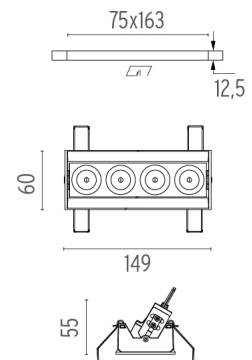

### Mounting

○ 08.0516.00

**Pre-installation frame. Adjustable No Trim 4L**

○ 08.0059.90

**Accessory for mounting of No Trim continuous line**

Accessory for mounting of No Trim continuous line. Each accessory allows connection between two No Trim pre-installation frames.

## Light Shadow Adjustable No Trim Dali Version 4 Spots Optic Medium . Lamps

**Power LED**

**Lamp category:**

LED

**Socket:**

Special base

**Lamp type:**

Power LED