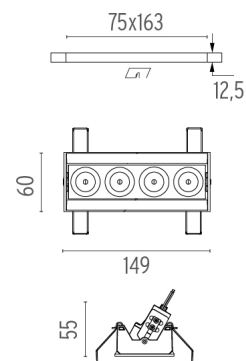

LIGHT SHADOW ADJUSTABLE NO TRIM DALI VERSION 4 SPOTS OPTIC MEDIUM

Mounting	Ceiling recessed
Lamps description	Power LED 10,8W 1040 lm 2700K CRI 90
Luminaire luminous flux	Extreme Cut-off. See reference number
Environment	Indoor
Notes	It requires an pre-installation frame, to be ordered separately.

OPTICAL

Aiming	Adjustable
Light distribution symmetry	Symmetric
Beam angle	23° Medium

ELECTRICAL

Transformer availability	Included
Transformer mounting	Remote
Transformer type	Electronic dimmable dali
Emergency	Without
Insulation class	Class II

PHYSICAL

Recessed depth (mm)	75
Weight (kg)	0,34

designed by FLOS Architectural

Recessed integrated luminaire with 4 LED lighting spots. Remote power supply included.

- 03.9420.40.DA - 790lm White / White
- 03.9420.14.DA - 790lm Black / White
- ◐ 03.9422.40.DA - 801lm White / Chrome
- ◑ 03.9422.14.DA - 801lm Black / Chrome
- ◒ 03.9423.40.DA - 786lm White / Matt Gold
- ◓ 03.9423.14.DA - 786lm Black / Matt Gold
- ◔ 03.9421.40.DA - 776lm White / Black
- ◕ 03.9421.14.DA - 776lm Black / Black

CERTIFICATIONS