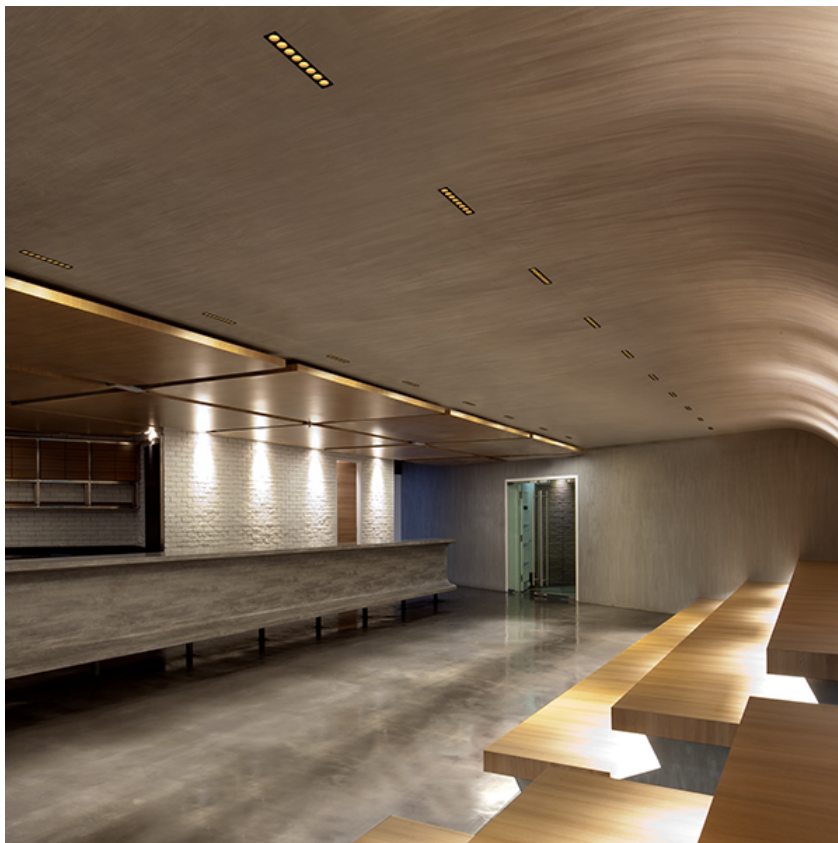

LIGHT SHADOW ADJUSTABLE NO TRIM DALI VERSION 4 SPOTS OPTIC MEDIUM

Mounting	Ceiling recessed
Lamps description	Power LED 10,8W 1040 lm 2700K CRI 90
Luminaire luminous flux	Extreme Cut-off. See reference number
Environment	Indoor
Notes	It requires an pre-installation frame, to be ordered separately.

OPTICAL

Aiming	Adjustable
Light distribution symmetry	Symmetric
Beam angle	23° Medium

ELECTRICAL

Transformer availability	Included
Transformer mounting	Remote
Transformer type	Electronic dimmable dali
Emergency	Without
Insulation class	Class II

PHYSICAL

Recessed depth (mm)	75
Weight (kg)	0,34

designed by FLOS Architectural

Recessed integrated luminaire with 4 LED lighting spots. Remote power supply included.

- 03.9420.40.DA - 790lm White / White
- 03.9420.14.DA - 790lm Black / White
- ◐ 03.9422.40.DA - 801lm White / Chrome
- ◑ 03.9422.14.DA - 801lm Black / Chrome
- ◒ 03.9423.40.DA - 786lm White / Matt Gold
- ◓ 03.9423.14.DA - 786lm Black / Matt Gold
- ◔ 03.9421.40.DA - 776lm White / Black
- ◕ 03.9421.14.DA - 776lm Black / Black

CERTIFICATIONS