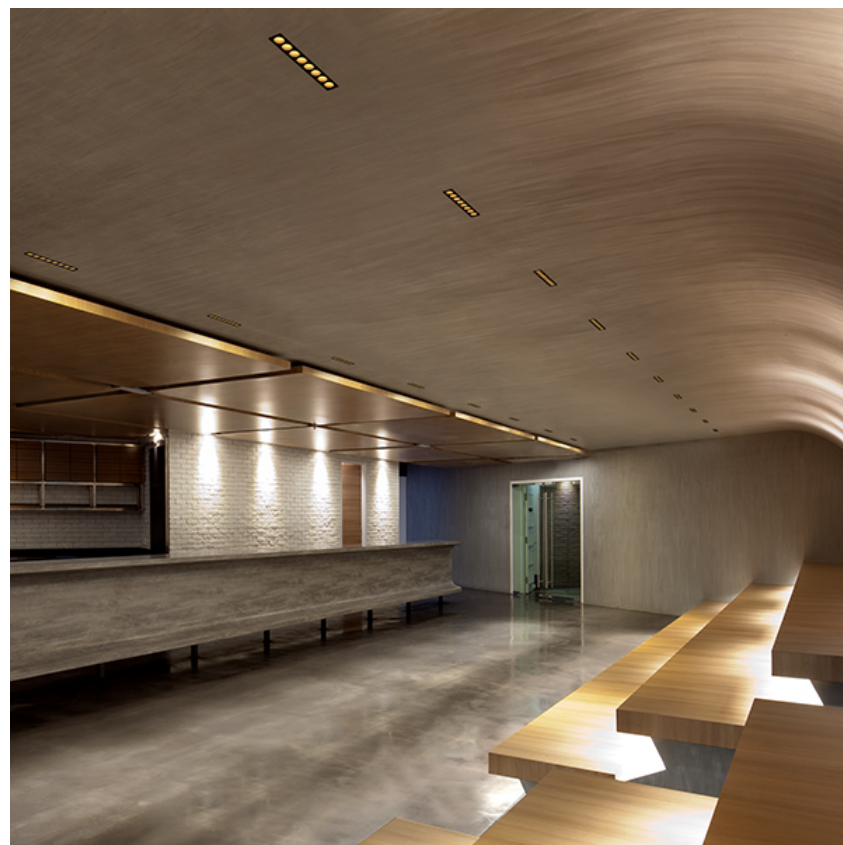

LIGHT SHADOW ADJUSTABLE NO TRIM DALI VERSION 2 SPOTS OPTIC FLOOD

Mounting	Ceiling recessed
Lamps description	Power LED 5,4W 560 lm 3000K CRI 90
Luminaire luminous flux	Extreme Cut-off. See reference number
Environment	Indoor
Notes	It requires an pre-installation frame, to be ordered separately.

OPTICAL

Aiming	Adjustable
Light distribution symmetry	Symmetric
Beam angle	33° Flood

ELECTRICAL

Transformer availability	Included
Transformer mounting	Remote
Transformer type	Electronic dimmable dali
Emergency	Without
Insulation class	Class II

PHYSICAL

Recessed depth (mm)	75
Weight (kg)	0,25

designed by FLOS Architectural

Recessed integrated luminaire with 2 LED lighting spots. Remote power supply included.

- 03.9415.40.DA - 420lm White / White
- 03.9415.14.DA - 420lm Black / White
- ◐ 03.9417.40.DA - 430lm White / Chrome
- ◑ 03.9417.14.DA - 430lm Black / Chrome
- ◒ 03.9418.40.DA - 417lm White / Matt Gold
- ◓ 03.9418.14.DA - 417lm Black / Matt Gold
- ◔ 03.9416.40.DA - 408lm White / Black
- ◕ 03.9416.14.DA - 408lm Black / Black

CERTIFICATIONS