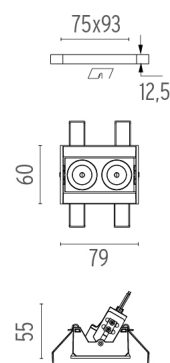

LIGHT SHADOW ADJUSTABLE NO TRIM DALI VERSION 2 SPOTS OPTIC FLOOD

Mounting	Ceiling recessed
Lamps description	Power LED 5,4W 560 lm 3000K CRI 90
Luminaire luminous flux	Extreme Cut-off. See reference number
Environment	Indoor
Notes	It requires an pre-installation frame, to be ordered separately.

OPTICAL

Aiming	Adjustable
Light distribution symmetry	Symmetric
Beam angle	33° Flood

ELECTRICAL

Transformer availability	Included
Transformer mounting	Remote
Transformer type	Electronic dimmable dali
Emergency	Without
Insulation class	Class II

PHYSICAL

Recessed depth (mm)	75
Weight (kg)	0,25

designed by FLOS Architectural

Recessed integrated luminaire with 2 LED lighting spots. Remote power supply included.

- 03.9415.40.DA - 420lm White / White
- 03.9415.14.DA - 420lm Black / White
- ◐ 03.9417.40.DA - 430lm White / Chrome
- ◑ 03.9417.14.DA - 430lm Black / Chrome
- ◒ 03.9418.40.DA - 417lm White / Matt Gold
- ◓ 03.9418.14.DA - 417lm Black / Matt Gold
- ◔ 03.9416.40.DA - 408lm White / Black
- ◕ 03.9416.14.DA - 408lm Black / Black

CERTIFICATIONS