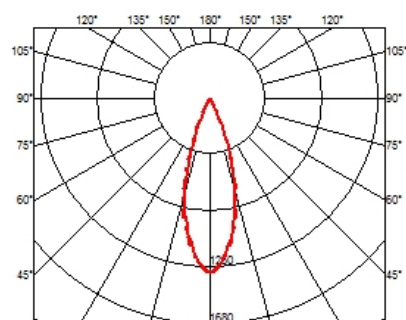

CERTIFICATIONS