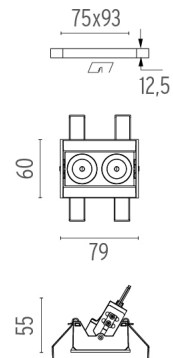

Light Shadow Adjustable No Trim Dali Version 2 Spots Optic Flood . Lamps

Power LED

Lamp category:

LED

Socket:

Special base

Lamp type:

Power LED