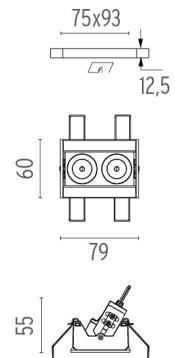

### Mounting

○ 08.0515.00

**Pre-installation frame. Adjustable No Trim 2L**

○ 08.0059.90

**Accessory for mounting of No Trim continuous line**

Accessory for mounting of No Trim continuous line. Each accessory allows connection between two No Trim pre-installation frames.

## Light Shadow Adjustable No Trim Dali Version 2 Spots Optic Medium . Lamps

**Power LED**

**Lamp category:**

LED

**Socket:**

Special base

**Lamp type:**

Power LED