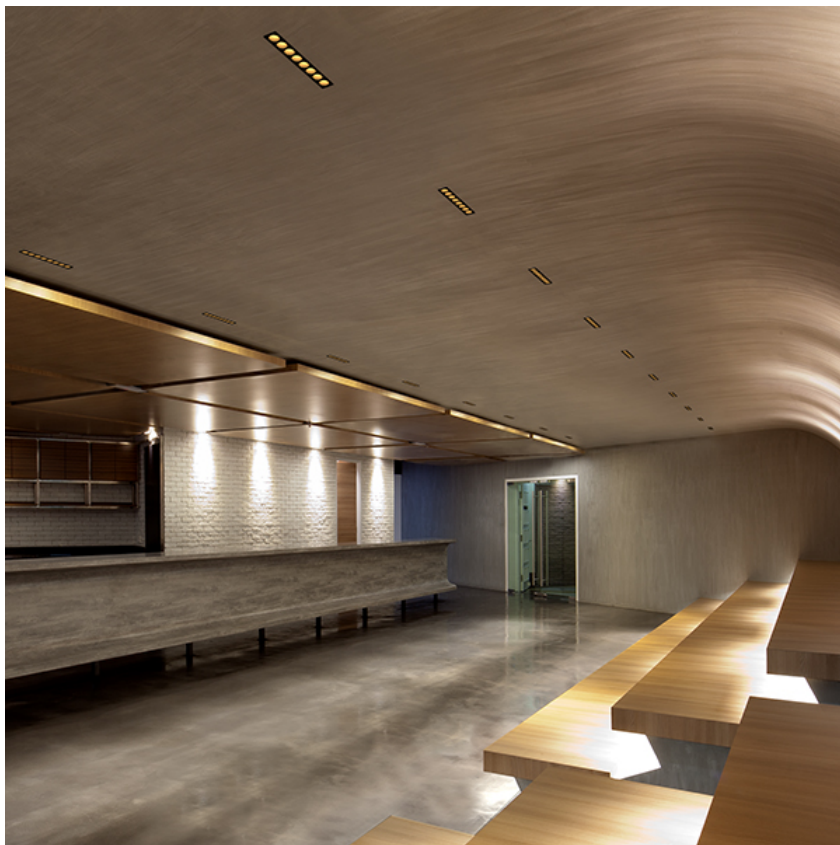

LIGHT SHADOW ADJUSTABLE NO TRIM DALI VERSION 2 SPOTS OPTIC MEDIUM

Mounting	Ceiling recessed
Lamps description	Power LED 5,4W 560 lm 3000K CRI 90
Luminaire luminous flux	Extreme Cut-off. See reference number
Environment	Indoor
Notes	It requires an pre-installation frame, to be ordered separately.

OPTICAL

Aiming	Adjustable
Light distribution symmetry	Symmetric
Beam angle	23° Medium

ELECTRICAL

Transformer availability	Included
Transformer mounting	Remote
Transformer type	Electronic dimmable dali
Emergency	Without
Insulation class	Class II

PHYSICAL

Recessed depth (mm)	75
Weight (kg)	0,25

designed by FLOS Architectural

Recessed integrated luminaire with 2 LED lighting spots. Remote power supply included.

- 03.9410.40.DA - 421lm White / White
- 03.9410.14.DA - 421lm Black / White
- ◐ 03.9412.40.DA - 427lm White / Chrome
- ◑ 03.9412.14.DA - 427lm Black / Chrome
- ◒ 03.9413.40.DA - 419lm White / Matt Gold
- ◓ 03.9413.14.DA - 419lm Black / Matt Gold
- ◔ 03.9411.40.DA - 414lm White / Black
- ◕ 03.9411.14.DA - 414lm Black / Black

CERTIFICATIONS