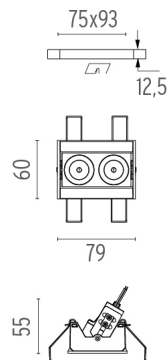

LIGHT SHADOW ADJUSTABLE NO TRIM DALI VERSION 2 SPOTS OPTIC MEDIUM

Mounting	Ceiling recessed
Lamps description	Power LED 5,4W 560 lm 3000K CRI 90
Luminaire luminous flux	Extreme Cut-off. See reference number
Environment	Indoor
Notes	It requires an pre-installation frame, to be ordered separately.

OPTICAL

Aiming	Adjustable
Light distribution symmetry	Symmetric
Beam angle	23° Medium

ELECTRICAL

Transformer availability	Included
Transformer mounting	Remote
Transformer type	Electronic dimmable dali
Emergency	Without
Insulation class	Class II

PHYSICAL

Recessed depth (mm)	75
Weight (kg)	0,25

designed by FLOS Architectural

Recessed integrated luminaire with 2 LED lighting spots. Remote power supply included.

- 03.9410.40.DA - 421lm White / White
- 03.9410.14.DA - 421lm Black / White
- ◐ 03.9412.40.DA - 427lm White / Chrome
- ◑ 03.9412.14.DA - 427lm Black / Chrome
- ◒ 03.9413.40.DA - 419lm White / Matt Gold
- ◓ 03.9413.14.DA - 419lm Black / Matt Gold
- ◔ 03.9411.40.DA - 414lm White / Black
- ◕ 03.9411.14.DA - 414lm Black / Black

CERTIFICATIONS