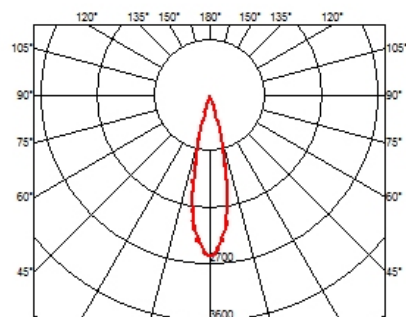

CERTIFICATIONS