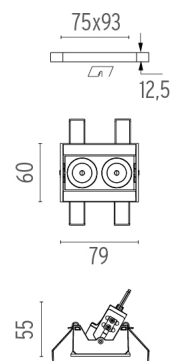

LIGHT SHADOW ADJUSTABLE NO TRIM DALI VERSION 2 SPOTS OPTIC FLOOD

Mounting	Ceiling recessed
Lamps description	Power LED 5,4W 520 lm 2700K CRI 90
Luminaire luminous flux	Extreme Cut-off. See reference number
Environment	Indoor
Notes	It requires an pre-installation frame, to be ordered separately.

OPTICAL

Aiming	Adjustable
Light distribution symmetry	Symmetric
Beam angle	33° Flood

ELECTRICAL

Transformer availability	Included
Transformer mounting	Remote
Transformer type	Electronic dimmable dali
Emergency	Without
Insulation class	Class II

PHYSICAL

Recessed depth (mm)	75
Weight (kg)	0,25

designed by FLOS Architectural

Recessed integrated luminaire with 2 LED lighting spots. Remote power supply included.

- 03.9405.40.DA - 394lm White / White
- 03.9405.14.DA - 394lm Black / White
- ◐ 03.9407.40.DA - 403lm White / Chrome
- ◑ 03.9407.14.DA - 403lm Black / Chrome
- ◒ 03.9408.40.DA - 390lm White / Matt Gold
- ◓ 03.9408.14.DA - 390lm Black / Matt Gold
- ◔ 03.9406.40.DA - 383lm White / Black
- ◕ 03.9406.14.DA - 383lm Black / Black

CERTIFICATIONS