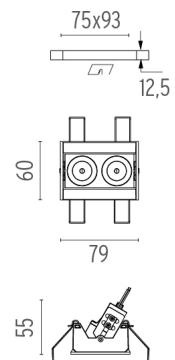

Light Shadow Adjustable No Trim Dali Version 2 Spots Optic Flood . Lamps

Power LED

Lamp category:

LED

Socket:

Special base

Lamp type:

Power LED