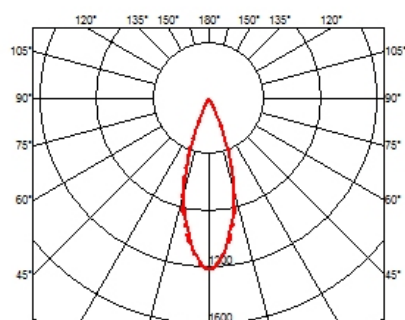

CERTIFICATIONS