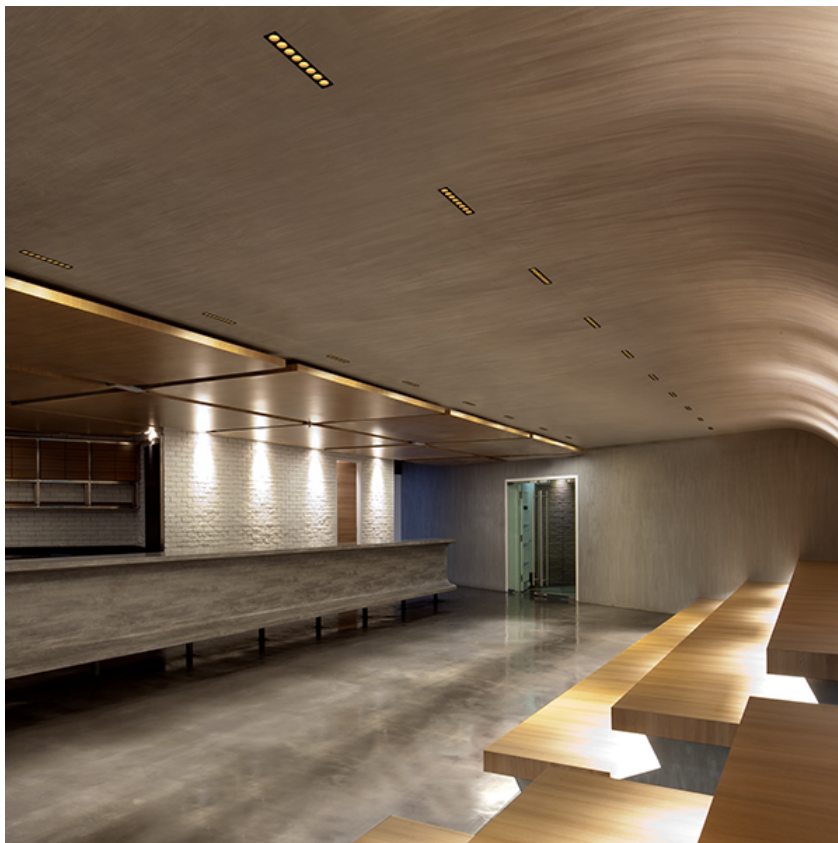

LIGHT SHADOW ADJUSTABLE NO TRIM DALI VERSION 2 SPOTS OPTIC FLOOD

Mounting	Ceiling recessed
Lamps description	Power LED 5,4W 520 lm 2700K CRI 90
Luminaire luminous flux	Extreme Cut-off. See reference number
Environment	Indoor
Notes	It requires an pre-installation frame, to be ordered separately.

OPTICAL

Aiming	Adjustable
Light distribution symmetry	Symmetric
Beam angle	33° Flood

ELECTRICAL

Transformer availability	Included
Transformer mounting	Remote
Transformer type	Electronic dimmable dali
Emergency	Without
Insulation class	Class II

PHYSICAL

Recessed depth (mm)	75
Weight (kg)	0,25

designed by FLOS Architectural

Recessed integrated luminaire with 2 LED lighting spots. Remote power supply included.

- 03.9405.40.DA - 394lm White / White
- 03.9405.14.DA - 394lm Black / White
- ◐ 03.9407.40.DA - 403lm White / Chrome
- ◑ 03.9407.14.DA - 403lm Black / Chrome
- ◒ 03.9408.40.DA - 390lm White / Matt Gold
- ◓ 03.9408.14.DA - 390lm Black / Matt Gold
- ◔ 03.9406.40.DA - 383lm White / Black
- ◕ 03.9406.14.DA - 383lm Black / Black

CERTIFICATIONS