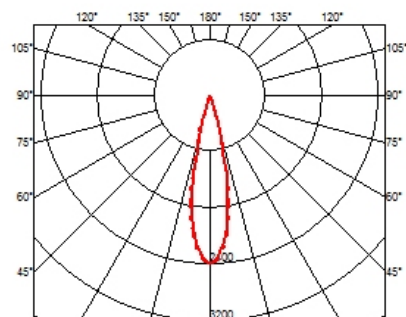

CERTIFICATIONS