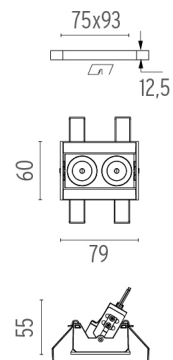

## Light Shadow Adjustable No Trim Dali Version 2 Spots Optic Medium . Lamps

**Power LED**

**Lamp category:**

LED

**Socket:**

Special base

**Lamp type:**

Power LED