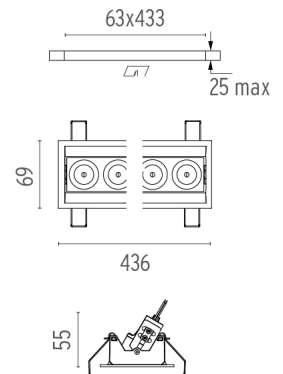

## Light Shadow Adjustable Trim Dali Version 12 Spots Optic Flood . Lamps

**Power LED**

**Lamp category:**  
LED

**Socket:**  
Special base

**Lamp type:**  
Power LED

### Light Shadow Adjustable Trim Dali Version 12 Spots Optic Flood

designed by FLOS Architectural

Recessed integrated luminaire with 12 LED lighting spots. Remote power supply included.

-  03.9375.40.DA - 2523lm White / White
-  03.9375.14.DA - 2523lm Black / White
-  03.9377.40.DA - 2580lm White / Chrome
-  03.9377.14.DA - 2580lm Black / Chrome
-  03.9378.40.DA - 2500lm White / Matt Gold
-  03.9378.14.DA - 2500lm Black / Matt Gold
-  03.9376.40.DA - 2451lm White / Black
-  03.9376.14.DA - 2451lm Black / Black