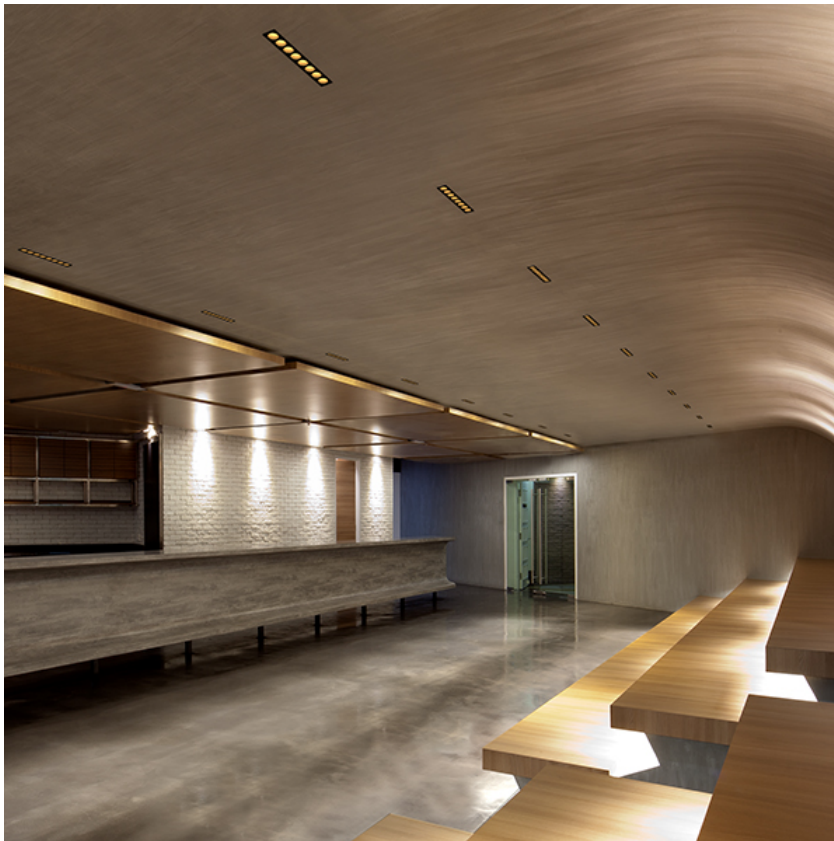

LIGHT SHADOW ADJUSTABLE TRIM DALI VERSION 12 SPOTS OPTIC FLOOD

Mounting	Ceiling recessed
Lamps description	Power LED 32,4W 3360 lm 3000K CRI 90
Luminaire luminous flux	Extreme Cut-off. See reference number
Environment	Indoor
Notes	Pre-installation frame not required.

OPTICAL

Aiming	Adjustable
Light distribution symmetry	Symmetric
Beam angle	33° Flood

ELECTRICAL

Transformer availability	Included
Transformer mounting	Remote
Transformer type	Electronic dimmable dali
Emergency	Without
Insulation class	Class II

PHYSICAL

Recessed depth (mm)	75
Weight (kg)	0,66

designed by FLOS Architectural

Recessed integrated luminaire with 12 LED lighting spots. Remote power supply included.

- 03.9375.40.DA - 2523lm White / White
- 03.9375.14.DA - 2523lm Black / White
- ◐ 03.9377.40.DA - 2580lm White / Chrome
- ◑ 03.9377.14.DA - 2580lm Black / Chrome
- ◒ 03.9378.40.DA - 2500lm White / Matt Gold
- ◓ 03.9378.14.DA - 2500lm Black / Matt Gold
- ◔ 03.9376.40.DA - 2451lm White / Black
- ◕ 03.9376.14.DA - 2451lm Black / Black

CERTIFICATIONS