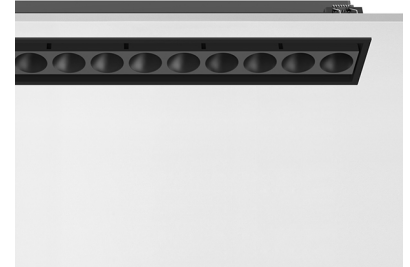

## LIGHT SHADOW ADJUSTABLE TRIM DALI VERSION 12 SPOTS OPTIC FLOOD

<b>Mounting</b>	Ceiling recessed
<b>Lamps description</b>	Power LED 32,4W 3360 lm 3000K CRI 90
<b>Luminaire luminous flux</b>	Extreme Cut-off. See reference number
<b>Environment</b>	Indoor
<b>Notes</b>	Pre-installation frame not required.

### PHYSICAL

<b>Recessed depth (mm)</b>	75
<b>Weight (kg)</b>	0,66

**Light Shadow Adjustable Trim Dali Version 12 Spots Optic Flood**

designed by FLOS Architectural

Recessed integrated luminaire with 12 LED lighting spots. Remote power supply included.

## Light Shadow Adjustable Trim Dali Version 12 Spots Optic Flood . Lamps

**Power LED**

**Lamp category:**  
LED

**Socket:**  
Special base

**Lamp type:**  
Power LED

### Light Shadow Adjustable Trim Dali Version 12 Spots Optic Flood

designed by FLOS Architectural

Recessed integrated luminaire with 12 LED lighting spots. Remote power supply included.

-  03.9375.40.DA - 2523lm White / White
-  03.9375.14.DA - 2523lm Black / White
-  03.9377.40.DA - 2580lm White / Chrome
-  03.9377.14.DA - 2580lm Black / Chrome
-  03.9378.40.DA - 2500lm White / Matt Gold
-  03.9378.14.DA - 2500lm Black / Matt Gold
-  03.9376.40.DA - 2451lm White / Black
-  03.9376.14.DA - 2451lm Black / Black