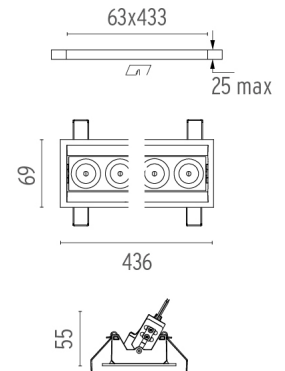

LIGHT SHADOW ADJUSTABLE TRIM DALI VERSION 12 SPOTS OPTIC FLOOD

Mounting	Ceiling recessed
Lamps description	Power LED 32,4W 3360 lm 3000K CRI 90
Luminaire luminous flux	Extreme Cut-off. See reference number
Environment	Indoor
Notes	Pre-installation frame not required.

OPTICAL

Aiming	Adjustable
Light distribution symmetry	Symmetric
Beam angle	33° Flood

ELECTRICAL

Transformer availability	Included
Transformer mounting	Remote
Transformer type	Electronic dimmable dali
Emergency	Without
Insulation class	Class II

PHYSICAL

Recessed depth (mm)	75
Weight (kg)	0,66

designed by FLOS Architectural

Recessed integrated luminaire with 12 LED lighting spots. Remote power supply included.

- 03.9375.40.DA - 2523lm White / White
- 03.9375.14.DA - 2523lm Black / White
- ◐ 03.9377.40.DA - 2580lm White / Chrome
- ◑ 03.9377.14.DA - 2580lm Black / Chrome
- ◒ 03.9378.40.DA - 2500lm White / Matt Gold
- ◓ 03.9378.14.DA - 2500lm Black / Matt Gold
- ◔ 03.9376.40.DA - 2451lm White / Black
- ◕ 03.9376.14.DA - 2451lm Black / Black

CERTIFICATIONS