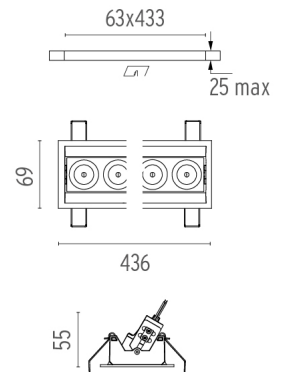

Light Shadow Adjustable Trim Dali Version 12 Spots Optic Medium . Lamps

Power LED

Lamp category:
LED

Socket:
Special base

Lamp type:
Power LED

**Light Shadow Adjustable Trim Dali
Version 12 Spots Optic Medium**

designed by FLOS Architectural

Recessed integrated luminaire with 12
LED lighting spots. Remote power
supply included.

- 03.9370.40.DA - 2528lm White / White
- 03.9370.14.DA - 2528lm Black / White
- 03.9372.40.DA - 2564lm White / Chrome
- 03.9372.14.DA - 2564lm Black / Chrome
- 03.9373.40.DA - 2517lm White / Matt Gold
- 03.9373.14.DA - 2517lm Black / Matt Gold
- 03.9371.40.DA - 2484lm White / Black
- 03.9371.14.DA - 2484lm Black / Black

CERTIFICATIONS