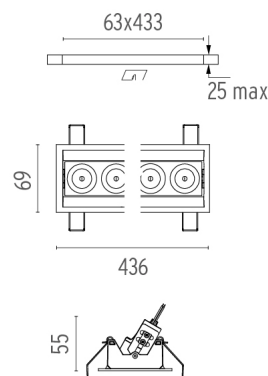

LIGHT SHADOW ADJUSTABLE TRIM DALI VERSION 12 SPOTS OPTIC MEDIUM

Mounting	Ceiling recessed
Lamps description	Power LED 32,4W 3360 lm 3000K CRI 90
Luminaire luminous flux	Extreme Cut-off. See reference number
Environment	Indoor
Notes	Pre-installation frame not required.

OPTICAL

Aiming	Adjustable
Light distribution symmetry	Symmetric
Beam angle	23° Medium

ELECTRICAL

Transformer availability	Included
Transformer mounting	Remote
Transformer type	Electronic dimmable dali
Emergency	Without
Insulation class	Class II

PHYSICAL

Recessed depth (mm)	75
Weight (kg)	0,66

designed by FLOS Architectural

Recessed integrated luminaire with 12 LED lighting spots. Remote power supply included.

- 03.9370.40.DA - 2528lm White / White
- 03.9370.14.DA - 2528lm Black / White
- ◐ 03.9372.40.DA - 2564lm White / Chrome
- ◑ 03.9372.14.DA - 2564lm Black / Chrome
- ◒ 03.9373.40.DA - 2517lm White / Matt Gold
- ◓ 03.9373.14.DA - 2517lm Black / Matt Gold
- ◔ 03.9371.40.DA - 2484lm White / Black
- ◕ 03.9371.14.DA - 2484lm Black / Black

CERTIFICATIONS