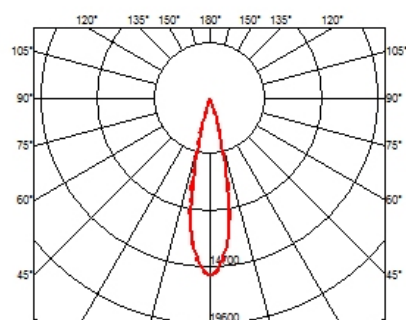

CERTIFICATIONS