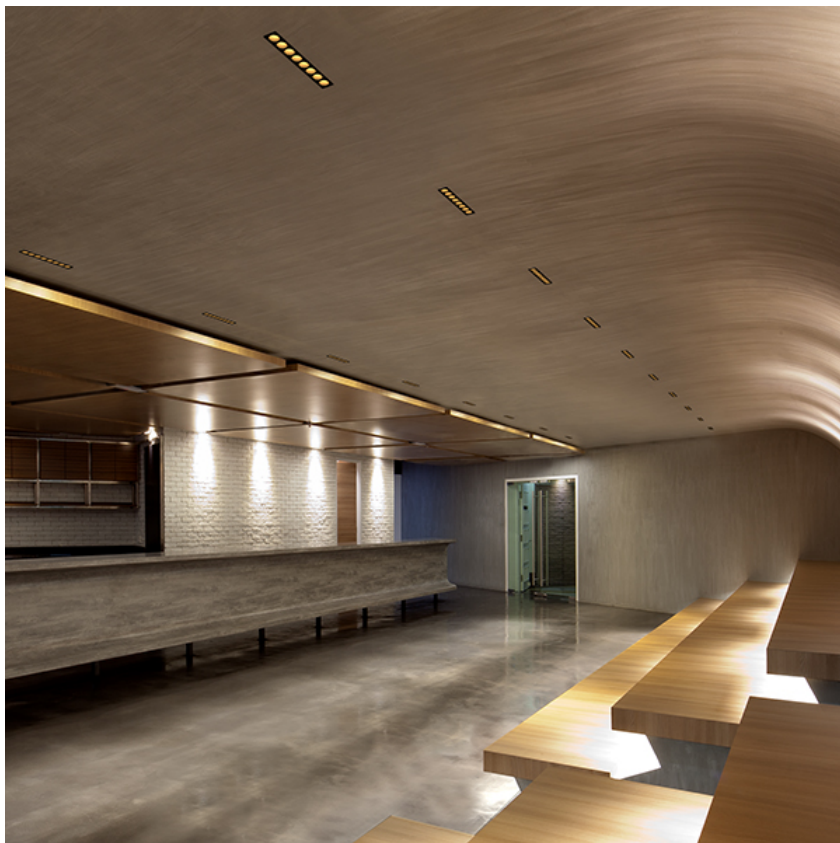

LIGHT SHADOW ADJUSTABLE TRIM DALI VERSION 12 SPOTS OPTIC MEDIUM

Mounting	Ceiling recessed
Lamps description	Power LED 32,4W 3360 lm 3000K CRI 90
Luminaire luminous flux	Extreme Cut-off. See reference number
Environment	Indoor
Notes	Pre-installation frame not required.

OPTICAL

Aiming	Adjustable
Light distribution symmetry	Symmetric
Beam angle	23° Medium

ELECTRICAL

Transformer availability	Included
Transformer mounting	Remote
Transformer type	Electronic dimmable dali
Emergency	Without
Insulation class	Class II

PHYSICAL

Recessed depth (mm)	75
Weight (kg)	0,66

designed by FLOS Architectural

Recessed integrated luminaire with 12 LED lighting spots. Remote power supply included.

- 03.9370.40.DA - 2528lm White / White
- 03.9370.14.DA - 2528lm Black / White
- ◐ 03.9372.40.DA - 2564lm White / Chrome
- ◑ 03.9372.14.DA - 2564lm Black / Chrome
- ◒ 03.9373.40.DA - 2517lm White / Matt Gold
- ◓ 03.9373.14.DA - 2517lm Black / Matt Gold
- ◔ 03.9371.40.DA - 2484lm White / Black
- ◕ 03.9371.14.DA - 2484lm Black / Black

CERTIFICATIONS