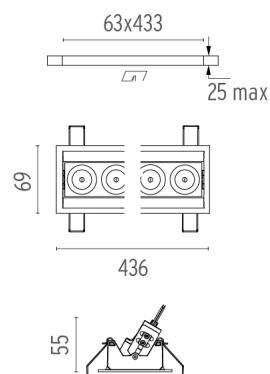

Light Shadow Adjustable Trim Dali Version 12 Spots Optic Flood . Lamps

Power LED

Lamp category:
LED

Socket:
Special base

Lamp type:
Power LED

Light Shadow Adjustable Trim Dali Version 12 Spots Optic Flood

designed by FLOS Architectural

Recessed integrated luminaire with 12 LED lighting spots. Remote power supply included.

- 03.9365.40.DA - 2364lm White / White
- 03.9365.14.DA - 2364lm Black / White
- 03.9367.40.DA - 2417lm White / Chrome
- 03.9367.14.DA - 2417lm Black / Chrome
- 03.9368.40.DA - 2343lm White / Matt Gold
- 03.9368.14.DA - 2343lm Black / Matt Gold
- 03.9366.40.DA - 2296lm White / Black
- 03.9366.14.DA - 2296lm Black / Black

CERTIFICATIONS