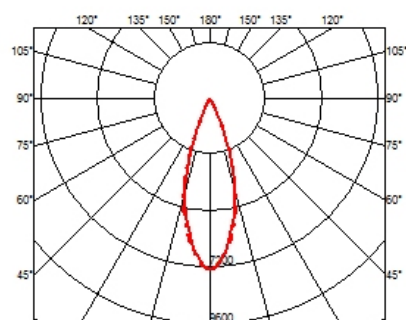

CERTIFICATIONS