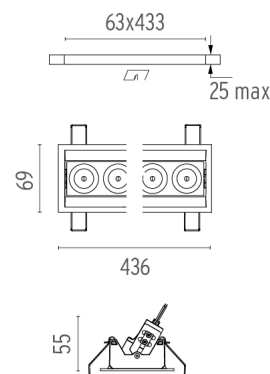

LIGHT SHADOW ADJUSTABLE TRIM DALI VERSION 12 SPOTS OPTIC FLOOD

Mounting	Ceiling recessed
Lamps description	Power LED 32,4W 3120 lm 2700K CRI 90
Luminaire luminous flux	Extreme Cut-off. See reference number
Environment	Indoor
Notes	Pre-installation frame not required.

OPTICAL

Aiming	Adjustable
Light distribution symmetry	Symmetric
Beam angle	33° Flood

ELECTRICAL

Transformer availability	Included
Transformer mounting	Remote
Transformer type	Electronic dimmable dali
Emergency	Without
Insulation class	Class II

PHYSICAL

Recessed depth (mm)	75
Weight (kg)	0,66

designed by FLOS Architectural

Recessed integrated luminaire with 12 LED lighting spots. Remote power supply included.

- 03.9365.40.DA - 2364lm White / White
- 03.9365.14.DA - 2364lm Black / White
- 03.9367.40.DA - 2417lm White / Chrome
- 03.9367.14.DA - 2417lm Black / Chrome
- 03.9368.40.DA - 2343lm White / Matt Gold
- 03.9368.14.DA - 2343lm Black / Matt Gold
- 03.9366.40.DA - 2296lm White / Black
- 03.9366.14.DA - 2296lm Black / Black

CERTIFICATIONS