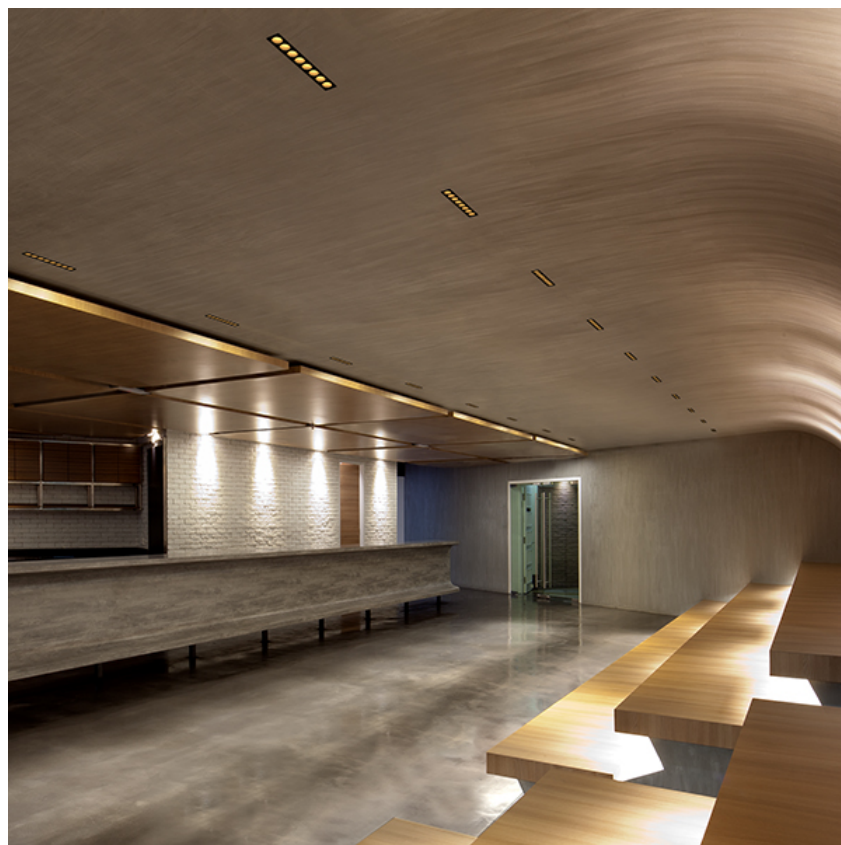

LIGHT SHADOW ADJUSTABLE TRIM DALI VERSION 12 SPOTS OPTIC FLOOD

Mounting	Ceiling recessed
Lamps description	Power LED 32,4W 3120 lm 2700K CRI 90
Luminaire luminous flux	Extreme Cut-off. See reference number
Environment	Indoor
Notes	Pre-installation frame not required.

OPTICAL

Aiming	Adjustable
Light distribution symmetry	Symmetric
Beam angle	33° Flood

ELECTRICAL

Transformer availability	Included
Transformer mounting	Remote
Transformer type	Electronic dimmable dali
Emergency	Without
Insulation class	Class II

PHYSICAL

Recessed depth (mm)	75
Weight (kg)	0,66

designed by FLOS Architectural

Recessed integrated luminaire with 12 LED lighting spots. Remote power supply included.

- 03.9365.40.DA - 2364lm White / White
- 03.9365.14.DA - 2364lm Black / White
- 03.9367.40.DA - 2417lm White / Chrome
- 03.9367.14.DA - 2417lm Black / Chrome
- 03.9368.40.DA - 2343lm White / Matt Gold
- 03.9368.14.DA - 2343lm Black / Matt Gold
- 03.9366.40.DA - 2296lm White / Black
- 03.9366.14.DA - 2296lm Black / Black

CERTIFICATIONS