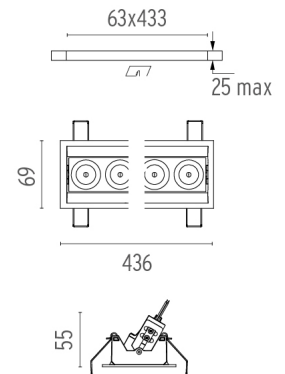

Light Shadow Adjustable Trim Dali Version 12 Spots Optic Medium . Lamps

Power LED

Lamp category:
LED

Socket:
Special base

Lamp type:
Power LED

**Light Shadow Adjustable Trim Dali
Version 12 Spots Optic Medium**

designed by FLOS Architectural

Recessed integrated luminaire with 12
LED lighting spots. Remote power
supply included.

- 03.9360.40.DA - 2369lm White / White
- 03.9360.14.DA - 2369lm Black / White
- 03.9362.40.DA - 2402lm White / Chrome
- 03.9362.14.DA - 2402lm Black / Chrome
- 03.9363.40.DA - 2358lm White / Matt Gold
- 03.9363.14.DA - 2358lm Black / Matt Gold
- 03.9361.40.DA - 2327lm White / Black
- 03.9361.14.DA - 2327lm Black / Black

CERTIFICATIONS