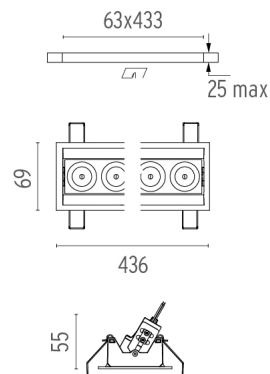

LIGHT SHADOW ADJUSTABLE TRIM DALI VERSION 12 SPOTS OPTIC MEDIUM

Mounting	Ceiling recessed
Lamps description	Power LED 32,4W 3120 lm 2700K CRI 90
Luminaire luminous flux	Extreme Cut-off. See reference number
Environment	Indoor
Notes	Pre-installation frame not required.

OPTICAL

Aiming	Adjustable
Light distribution symmetry	Symmetric
Beam angle	23° Medium

ELECTRICAL

Transformer availability	Included
Transformer mounting	Remote
Transformer type	Electronic dimmable dali
Emergency	Without
Insulation class	Class II

PHYSICAL

Recessed depth (mm)	75
Weight (kg)	0,66

designed by FLOS Architectural

Recessed integrated luminaire with 12 LED lighting spots. Remote power supply included.

- 03.9360.40.DA - 2369lm White / White
- 03.9360.14.DA - 2369lm Black / White
- ◐ 03.9362.40.DA - 2402lm White / Chrome
- ◑ 03.9362.14.DA - 2402lm Black / Chrome
- ◒ 03.9363.40.DA - 2358lm White / Matt Gold
- ◓ 03.9363.14.DA - 2358lm Black / Matt Gold
- ◔ 03.9361.40.DA - 2327lm White / Black
- ◕ 03.9361.14.DA - 2327lm Black / Black

CERTIFICATIONS