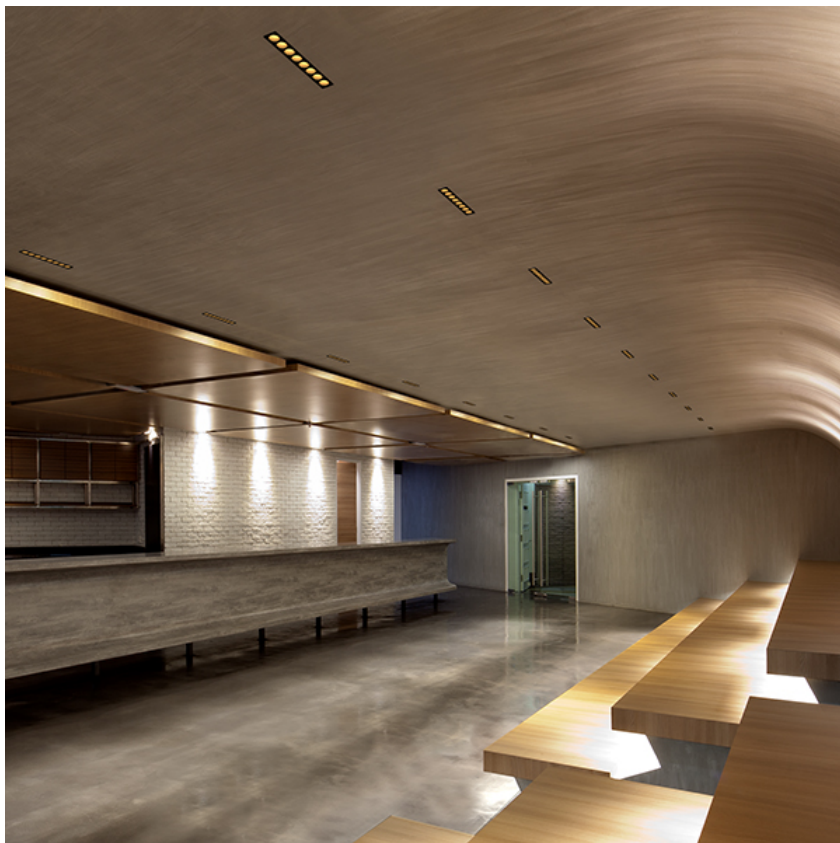

LIGHT SHADOW ADJUSTABLE TRIM DALI VERSION 12 SPOTS OPTIC MEDIUM

Mounting	Ceiling recessed
Lamps description	Power LED 32,4W 3120 lm 2700K CRI 90
Luminaire luminous flux	Extreme Cut-off. See reference number
Environment	Indoor
Notes	Pre-installation frame not required.

OPTICAL

Aiming	Adjustable
Light distribution symmetry	Symmetric
Beam angle	23° Medium

ELECTRICAL

Transformer availability	Included
Transformer mounting	Remote
Transformer type	Electronic dimmable dali
Emergency	Without
Insulation class	Class II

PHYSICAL

Recessed depth (mm)	75
Weight (kg)	0,66

designed by FLOS Architectural

Recessed integrated luminaire with 12 LED lighting spots. Remote power supply included.

- 03.9360.40.DA - 2369lm White / White
- 03.9360.14.DA - 2369lm Black / White
- ◐ 03.9362.40.DA - 2402lm White / Chrome
- ◑ 03.9362.14.DA - 2402lm Black / Chrome
- ◒ 03.9363.40.DA - 2358lm White / Matt Gold
- ◓ 03.9363.14.DA - 2358lm Black / Matt Gold
- ◔ 03.9361.40.DA - 2327lm White / Black
- ◕ 03.9361.14.DA - 2327lm Black / Black

CERTIFICATIONS