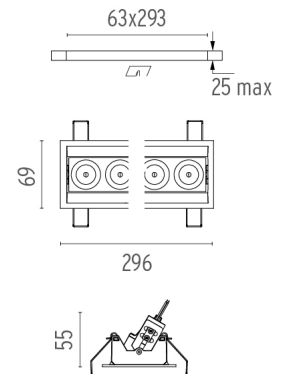

## Light Shadow Adjustable Trim Dali Version 8 Spots Optic Flood . Lamps

**Power LED**

**Lamp category:**

LED

**Socket:**

Special base

**Lamp type:**

Power LED

**Light Shadow Adjustable Trim Dali Version 8 Spots Optic Flood**

designed by FLOS Architectural

Recessed integrated luminaire with 8 LED lighting spots. Remote power supply included.

-  03.9355.40.DA - 1682lm White / White
-  03.9355.14.DA - 1682lm Black / White
-  03.9357.40.DA - 1720lm White / Chrome
-  03.9357.14.DA - 1720lm Black / Chrome
-  03.9358.40.DA - 1667lm White / Matt Gold
-  03.9358.14.DA - 1667lm Black / Matt Gold
-  03.9356.40.DA - 1634lm White / Black
-  03.9356.14.DA - 1634lm Black / Black