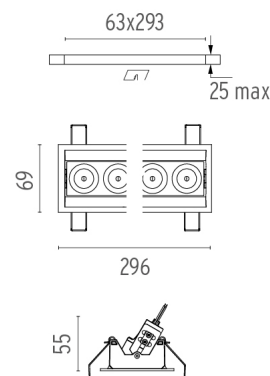

LIGHT SHADOW ADJUSTABLE TRIM DALI VERSION 8 SPOTS OPTIC FLOOD

Mounting	Ceiling recessed
Lamps description	Power LED 21,6W 2240 lm 3000K CRI 90
Luminaire luminous flux	Extreme Cut-off. See reference number
Environment	Indoor
Notes	Pre-installation frame not required.

OPTICAL

Aiming	Adjustable
Light distribution symmetry	Symmetric
Beam angle	33° Flood

ELECTRICAL

Transformer availability	Included
Transformer mounting	Remote
Transformer type	Electronic dimmable dali
Emergency	Without
Insulation class	Class II

PHYSICAL

Recessed depth (mm)	75
Weight (kg)	0,50

designed by FLOS Architectural

Recessed integrated luminaire with 8 LED lighting spots. Remote power supply included.

- 03.9355.40.DA - 1682lm White / White
- 03.9355.14.DA - 1682lm Black / White
- ◐ 03.9357.40.DA - 1720lm White / Chrome
- ◑ 03.9357.14.DA - 1720lm Black / Chrome
- ◒ 03.9358.40.DA - 1667lm White / Matt Gold
- ◓ 03.9358.14.DA - 1667lm Black / Matt Gold
- ◔ 03.9356.40.DA - 1634lm White / Black
- ◕ 03.9356.14.DA - 1634lm Black / Black

CERTIFICATIONS