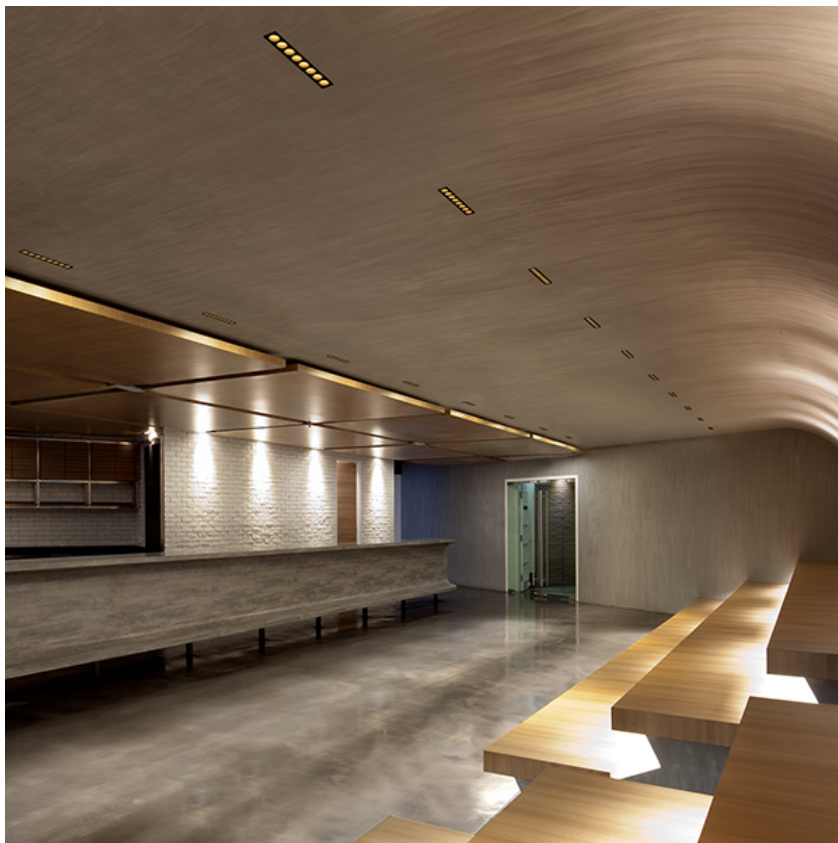

LIGHT SHADOW ADJUSTABLE TRIM DALI VERSION 8 SPOTS OPTIC FLOOD

Mounting	Ceiling recessed
Lamps description	Power LED 21,6W 2240 lm 3000K CRI 90
Luminaire luminous flux	Extreme Cut-off. See reference number
Environment	Indoor
Notes	Pre-installation frame not required.

OPTICAL

Aiming	Adjustable
Light distribution symmetry	Symmetric
Beam angle	33° Flood

ELECTRICAL

Transformer availability	Included
Transformer mounting	Remote
Transformer type	Electronic dimmable dali
Emergency	Without
Insulation class	Class II

PHYSICAL

Recessed depth (mm)	75
Weight (kg)	0,50

designed by FLOS Architectural

Recessed integrated luminaire with 8 LED lighting spots. Remote power supply included.

- 03.9355.40.DA - 1682lm White / White
- 03.9355.14.DA - 1682lm Black / White
- ◐ 03.9357.40.DA - 1720lm White / Chrome
- ◑ 03.9357.14.DA - 1720lm Black / Chrome
- ◒ 03.9358.40.DA - 1667lm White / Matt Gold
- ◓ 03.9358.14.DA - 1667lm Black / Matt Gold
- ◔ 03.9356.40.DA - 1634lm White / Black
- ◕ 03.9356.14.DA - 1634lm Black / Black

CERTIFICATIONS