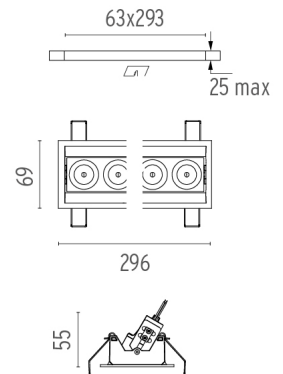

Light Shadow Adjustable Trim Dali Version 8 Spots Optic Medium . Lamps

Power LED

Lamp category:
LED

Socket:
Special base

Lamp type:
Power LED

designed by FLOS Architectural

Recessed integrated luminaire with 8 LED lighting spots. Remote power supply included.

- 03.9350.40.DA - 1686lm White / White
- 03.9350.14.DA - 1686lm Black / White
- 03.9352.40.DA - 1709lm White / Chrome
- 03.9352.14.DA - 1709lm Black / Chrome
- 03.9353.40.DA - 1678lm White / Matt Gold
- 03.9353.14.DA - 1678lm Black / Matt Gold
- 03.9351.40.DA - 1656lm White / Black
- 03.9351.14.DA - 1656lm Black / Black

CERTIFICATIONS