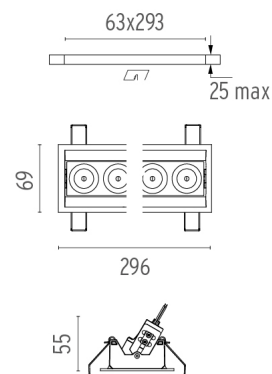

LIGHT SHADOW ADJUSTABLE TRIM DALI VERSION 8 SPOTS OPTIC MEDIUM

Mounting	Ceiling recessed
Lamps description	Power LED 21,6W 2240 lm 3000K CRI 90
Luminaire luminous flux	Extreme Cut-off. See reference number
Environment	Indoor
Notes	Pre-installation frame not required.

OPTICAL

Aiming	Adjustable
Light distribution symmetry	Symmetric
Beam angle	23° Medium

ELECTRICAL

Transformer availability	Included
Transformer mounting	Remote
Transformer type	Electronic dimmable dali
Emergency	Without
Insulation class	Class II

PHYSICAL

Recessed depth (mm)	75
Weight (kg)	0,50

designed by FLOS Architectural

Recessed integrated luminaire with 8 LED lighting spots. Remote power supply included.

- 03.9350.40.DA - 1686lm White / White
- 03.9350.14.DA - 1686lm Black / White
- ◐ 03.9352.40.DA - 1709lm White / Chrome
- ◑ 03.9352.14.DA - 1709lm Black / Chrome
- ◒ 03.9353.40.DA - 1678lm White / Matt Gold
- ◓ 03.9353.14.DA - 1678lm Black / Matt Gold
- ◔ 03.9351.40.DA - 1656lm White / Black
- ◕ 03.9351.14.DA - 1656lm Black / Black

CERTIFICATIONS