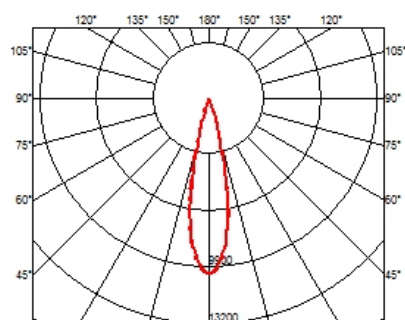

CERTIFICATIONS