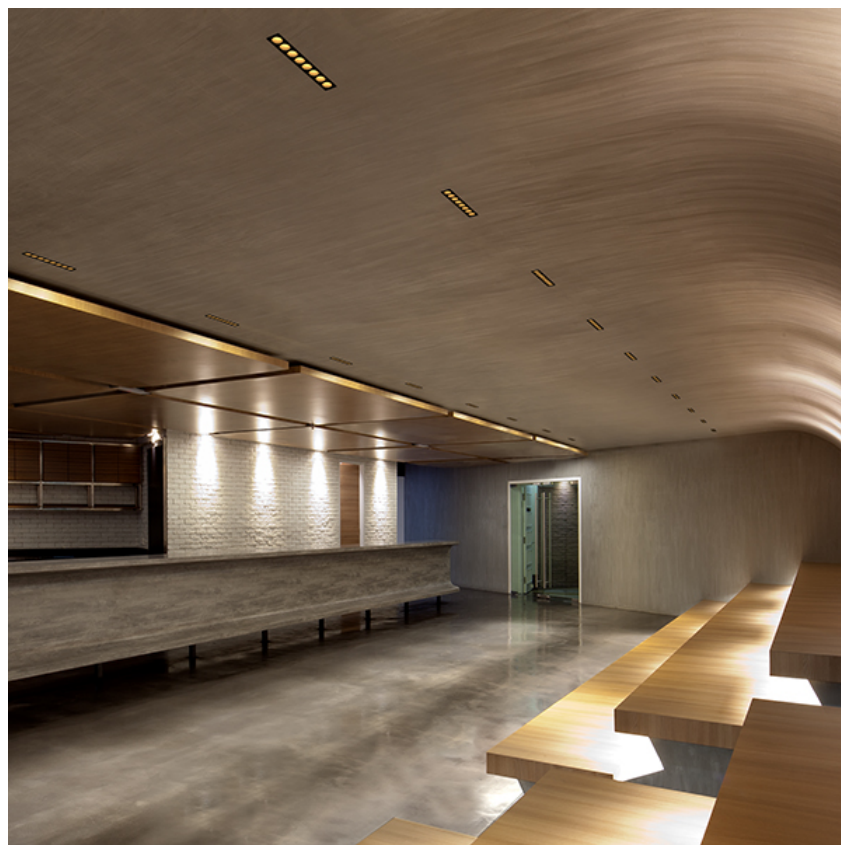

LIGHT SHADOW ADJUSTABLE TRIM DALI VERSION 8 SPOTS OPTIC FLOOD

Mounting	Ceiling recessed
Lamps description	Power LED 21,6W 2080 lm 2700K CRI 90
Luminaire luminous flux	Extreme Cut-off. See reference number
Environment	Indoor
Notes	Pre-installation frame not required.

OPTICAL

Aiming	Adjustable
Light distribution symmetry	Symmetric
Beam angle	33° Flood

ELECTRICAL

Transformer availability	Included
Transformer mounting	Remote
Transformer type	Electronic dimmable dali
Emergency	Without
Insulation class	Class II

PHYSICAL

Recessed depth (mm)	75
Weight (kg)	0,50

designed by FLOS Architectural

Recessed integrated luminaire with 8 LED lighting spots. Remote power supply included.

- 03.9345.40.DA - 1576lm White / White
- 03.9345.14.DA - 1576lm Black / White
- ◐ 03.9347.40.DA - 1611lm White / Chrome
- ◑ 03.9347.14.DA - 1611lm Black / Chrome
- ◒ 03.9348.40.DA - 1562lm White / Matt Gold
- ◓ 03.9348.14.DA - 1562lm Black / Matt Gold
- ◔ 03.9346.40.DA - 1531lm White / Black
- ◕ 03.9346.14.DA - 1531lm Black / Black

CERTIFICATIONS