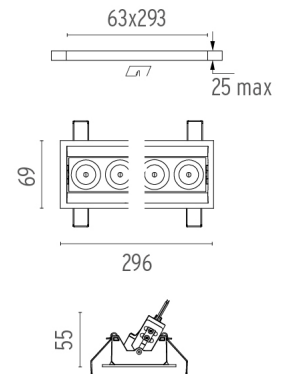

Light Shadow Adjustable Trim Dali Version 8 Spots Optic Flood . Lamps

Power LED

Lamp category:
LED

Socket:
Special base

Lamp type:
Power LED

**Light Shadow Adjustable Trim
Dali Version 8 Spots Optic Flood**

designed by FLOS Architectural

Recessed integrated luminaire with 8 LED lighting spots. Remote power supply included.

- 03.9345.40.DA - 1576lm White / White
- 03.9345.14.DA - 1576lm Black / White
- 03.9347.40.DA - 1611lm White / Chrome
- 03.9347.14.DA - 1611lm Black / Chrome
- 03.9348.40.DA - 1562lm White / Matt Gold
- 03.9348.14.DA - 1562lm Black / Matt Gold
- 03.9346.40.DA - 1531lm White / Black
- 03.9346.14.DA - 1531lm Black / Black

CERTIFICATIONS