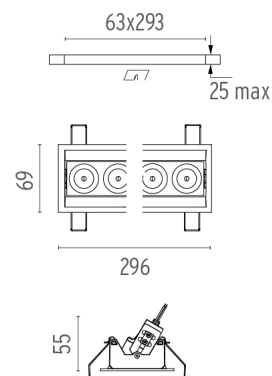

LIGHT SHADOW ADJUSTABLE TRIM DALI VERSION 8 SPOTS OPTIC FLOOD

Mounting	Ceiling recessed
Lamps description	Power LED 21,6W 2080 lm 2700K CRI 90
Luminaire luminous flux	Extreme Cut-off. See reference number
Environment	Indoor
Notes	Pre-installation frame not required.

OPTICAL

Aiming	Adjustable
Light distribution symmetry	Symmetric
Beam angle	33° Flood

ELECTRICAL

Transformer availability	Included
Transformer mounting	Remote
Transformer type	Electronic dimmable dali
Emergency	Without
Insulation class	Class II

PHYSICAL

Recessed depth (mm)	75
Weight (kg)	0,50

designed by FLOS Architectural

Recessed integrated luminaire with 8 LED lighting spots. Remote power supply included.

- 03.9345.40.DA - 1576lm White / White
- 03.9345.14.DA - 1576lm Black / White
- ◐ 03.9347.40.DA - 1611lm White / Chrome
- ◑ 03.9347.14.DA - 1611lm Black / Chrome
- ◒ 03.9348.40.DA - 1562lm White / Matt Gold
- ◓ 03.9348.14.DA - 1562lm Black / Matt Gold
- ◔ 03.9346.40.DA - 1531lm White / Black
- ◕ 03.9346.14.DA - 1531lm Black / Black

CERTIFICATIONS