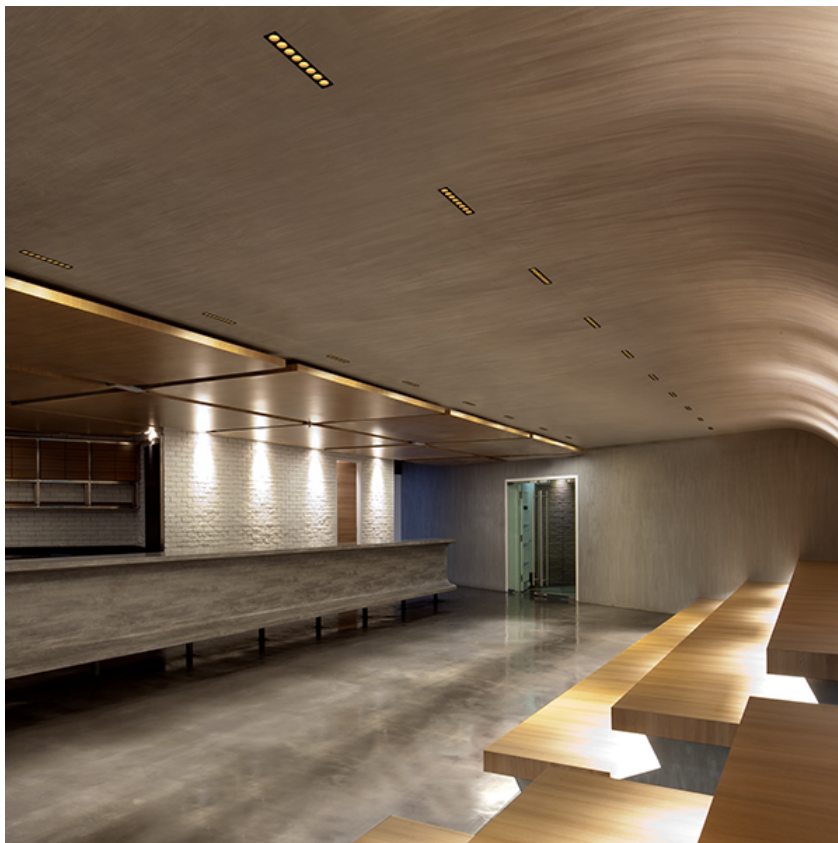

LIGHT SHADOW ADJUSTABLE TRIM DALI VERSION 8 SPOTS OPTIC MEDIUM

Mounting	Ceiling recessed
Lamps description	Power LED 21,6W 2080 lm 2700K CRI 90
Luminaire luminous flux	Extreme Cut-off. See reference number
Environment	Indoor
Notes	Pre-installation frame not required.

OPTICAL

Aiming	Adjustable
Light distribution symmetry	Symmetric
Beam angle	23° Medium

ELECTRICAL

Transformer availability	Included
Transformer mounting	Remote
Transformer type	Electronic dimmable dali
Emergency	Without
Insulation class	Class II

PHYSICAL

Recessed depth (mm)	75
Weight (kg)	0,50

designed by FLOS Architectural

Recessed integrated luminaire with 8 LED lighting spots. Remote power supply included.

- 03.9340.40.DA - 1579lm White / White
- 03.9340.14.DA - 1579lm Black / White
- ◐ 03.9342.40.DA - 1602lm White / Chrome
- ◑ 03.9342.14.DA - 1602lm Black / Chrome
- ◒ 03.9343.40.DA - 1572lm White / Matt Gold
- ◓ 03.9343.14.DA - 1572lm Black / Matt Gold
- ◔ 03.9341.40.DA - 1552lm White / Black
- ◕ 03.9341.14.DA - 1552lm Black / Black

CERTIFICATIONS