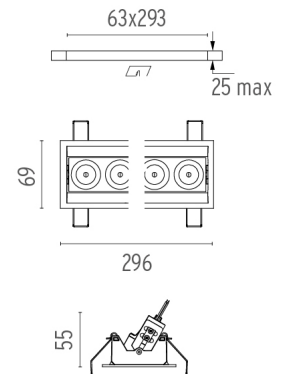

Light Shadow Adjustable Trim Dali Version 8 Spots Optic Medium . Lamps

Power LED

Lamp category:
LED

Socket:
Special base

Lamp type:
Power LED

Light Shadow Adjustable Trim Dali Version 8 Spots Optic Medium

designed by FLOS Architectural

Recessed integrated luminaire with 8 LED lighting spots. Remote power supply included.

- 03.9340.40.DA - 1579lm White / White
- 03.9340.14.DA - 1579lm Black / White
- 03.9342.40.DA - 1602lm White / Chrome
- 03.9342.14.DA - 1602lm Black / Chrome
- 03.9343.40.DA - 1572lm White / Matt Gold
- 03.9343.14.DA - 1572lm Black / Matt Gold
- 03.9341.40.DA - 1552lm White / Black
- 03.9341.14.DA - 1552lm Black / Black

CERTIFICATIONS