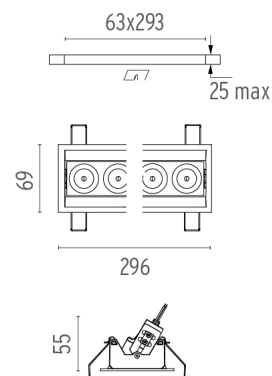

LIGHT SHADOW ADJUSTABLE TRIM DALI VERSION 8 SPOTS OPTIC MEDIUM

Mounting	Ceiling recessed
Lamps description	Power LED 21,6W 2080 lm 2700K CRI 90
Luminaire luminous flux	Extreme Cut-off. See reference number
Environment	Indoor
Notes	Pre-installation frame not required.

OPTICAL

Aiming	Adjustable
Light distribution symmetry	Symmetric
Beam angle	23° Medium

ELECTRICAL

Transformer availability	Included
Transformer mounting	Remote
Transformer type	Electronic dimmable dali
Emergency	Without
Insulation class	Class II

PHYSICAL

Recessed depth (mm)	75
Weight (kg)	0,50

designed by FLOS Architectural

Recessed integrated luminaire with 8 LED lighting spots. Remote power supply included.

- 03.9340.40.DA - 1579lm White / White
- 03.9340.14.DA - 1579lm Black / White
- ◐ 03.9342.40.DA - 1602lm White / Chrome
- ◑ 03.9342.14.DA - 1602lm Black / Chrome
- ◒ 03.9343.40.DA - 1572lm White / Matt Gold
- ◓ 03.9343.14.DA - 1572lm Black / Matt Gold
- ◔ 03.9341.40.DA - 1552lm White / Black
- ◕ 03.9341.14.DA - 1552lm Black / Black

CERTIFICATIONS