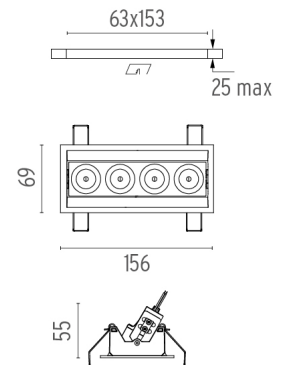

Light Shadow Adjustable Trim Dali Version 4 Spots Optic Flood . Lamps

Power LED

Lamp category:
LED

Socket:
Special base

Lamp type:
Power LED

**Light Shadow Adjustable Trim
Dali Version 4 Spots Optic Flood**

designed by FLOS Architectural

Recessed integrated luminaire with 4
LED lighting spots. Remote power
supply included.

- 03.9335.40.DA - 841lm White / White
- 03.9335.14.DA - 841lm Black / White
- 03.9337.40.DA - 860lm White / Chrome
- 03.9337.14.DA - 860lm Black / Chrome
- 03.9338.40.DA - 833lm White / Matt Gold
- 03.9338.14.DA - 833lm Black / Matt Gold
- 03.9336.40.DA - 817lm White / Black
- 03.9336.14.DA - 817lm Black / Black

CERTIFICATIONS