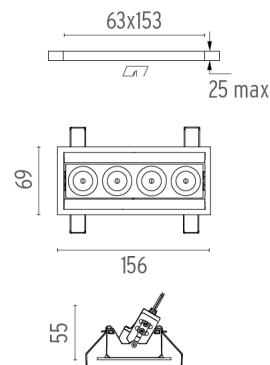

LIGHT SHADOW ADJUSTABLE TRIM DALI VERSION 4 SPOTS OPTIC FLOOD

Mounting	Ceiling recessed
Lamps description	Power LED 10,8W 1120 lm 3000K CRI 90
Luminaire luminous flux	Extreme Cut-off. See reference number
Environment	Indoor
Notes	Pre-installation frame not required.

OPTICAL

Aiming	Adjustable
Light distribution symmetry	Symmetric
Beam angle	33° Flood

ELECTRICAL

Transformer availability	Included
Transformer mounting	Remote
Transformer type	Electronic dimmable dali
Emergency	Without
Insulation class	Class II

PHYSICAL

Recessed depth (mm)	75
Weight (kg)	0,34

designed by FLOS Architectural

Recessed integrated luminaire with 4 LED lighting spots. Remote power supply included.

- 03.9335.40.DA - 841lm White / White
- 03.9335.14.DA - 841lm Black / White
- ◐ 03.9337.40.DA - 860lm White / Chrome
- ◑ 03.9337.14.DA - 860lm Black / Chrome
- ◒ 03.9338.40.DA - 833lm White / Matt Gold
- ◓ 03.9338.14.DA - 833lm Black / Matt Gold
- ◔ 03.9336.40.DA - 817lm White / Black
- ◕ 03.9336.14.DA - 817lm Black / Black

CERTIFICATIONS