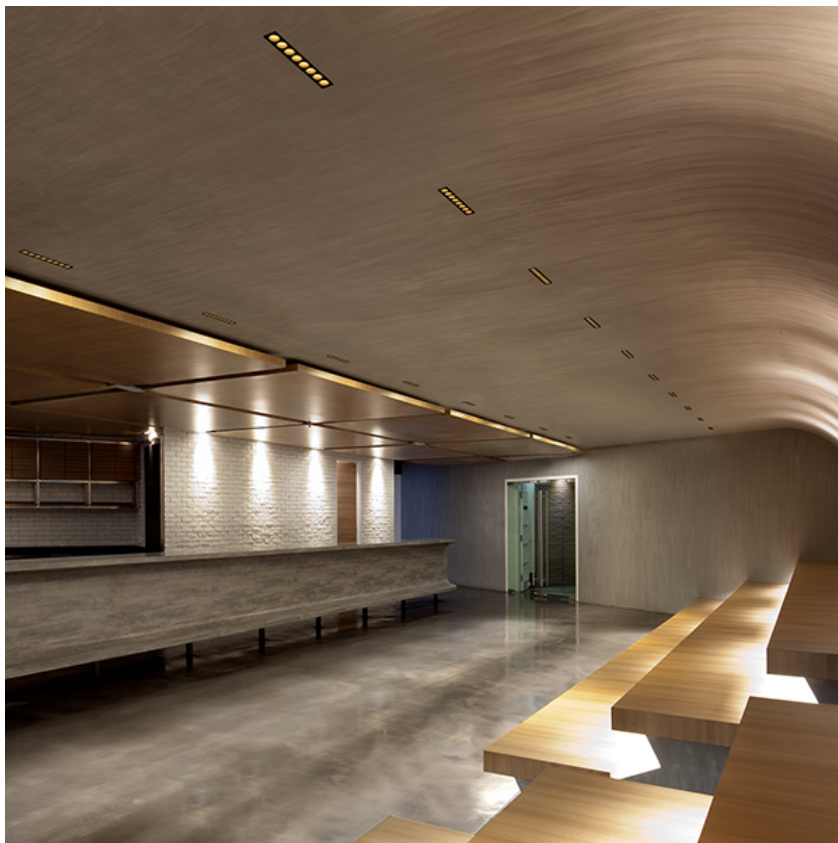

LIGHT SHADOW ADJUSTABLE TRIM DALI VERSION 4 SPOTS OPTIC FLOOD

Mounting	Ceiling recessed
Lamps description	Power LED 10,8W 1120 lm 3000K CRI 90
Luminaire luminous flux	Extreme Cut-off. See reference number
Environment	Indoor
Notes	Pre-installation frame not required.

OPTICAL

Aiming	Adjustable
Light distribution symmetry	Symmetric
Beam angle	33° Flood

ELECTRICAL

Transformer availability	Included
Transformer mounting	Remote
Transformer type	Electronic dimmable dali
Emergency	Without
Insulation class	Class II

PHYSICAL

Recessed depth (mm)	75
Weight (kg)	0,34

designed by FLOS Architectural

Recessed integrated luminaire with 4 LED lighting spots. Remote power supply included.

- 03.9335.40.DA - 841lm White / White
- 03.9335.14.DA - 841lm Black / White
- ◐ 03.9337.40.DA - 860lm White / Chrome
- ◑ 03.9337.14.DA - 860lm Black / Chrome
- ◒ 03.9338.40.DA - 833lm White / Matt Gold
- ◓ 03.9338.14.DA - 833lm Black / Matt Gold
- ◔ 03.9336.40.DA - 817lm White / Black
- ◕ 03.9336.14.DA - 817lm Black / Black

CERTIFICATIONS