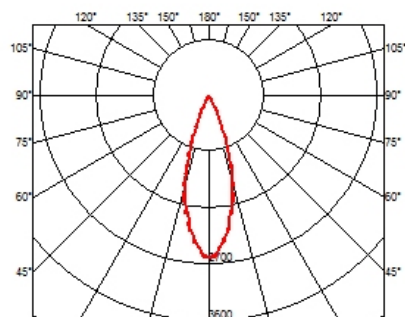

CERTIFICATIONS