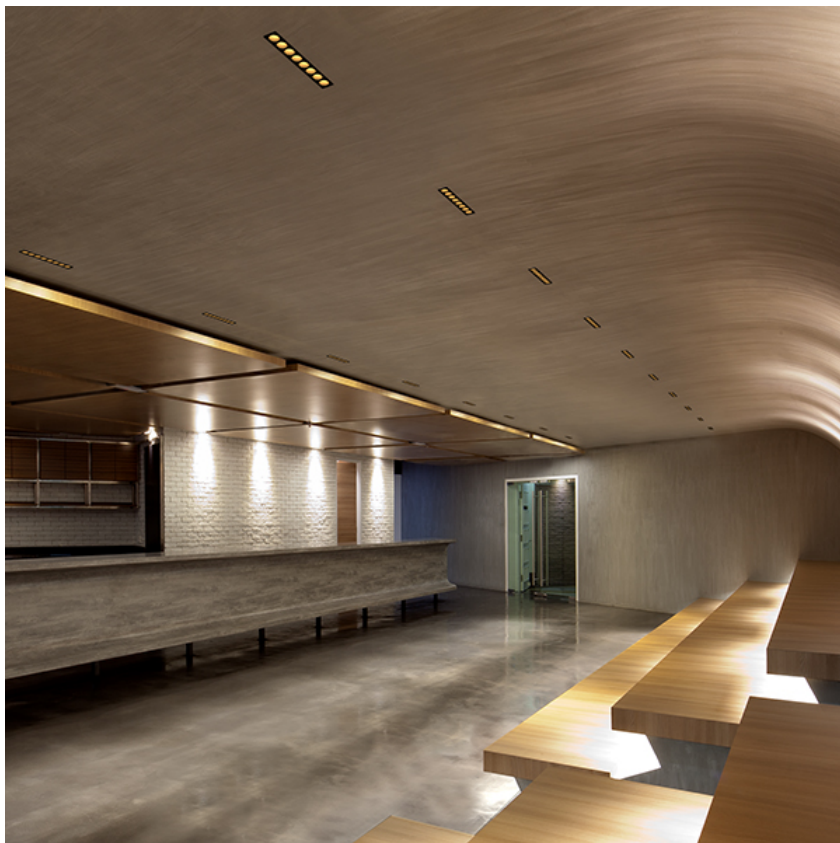

LIGHT SHADOW ADJUSTABLE TRIM DALI VERSION 4 SPOTS OPTIC MEDIUM

Mounting	Ceiling recessed
Lamps description	Power LED 10,8W 1120 lm 3000K CRI 90
Luminaire luminous flux	Extreme Cut-off. See reference number
Environment	Indoor
Notes	Pre-installation frame not required.

OPTICAL

Aiming	Adjustable
Light distribution symmetry	Symmetric
Beam angle	23° Medium

ELECTRICAL

Transformer availability	Included
Transformer mounting	Remote
Transformer type	Electronic dimmable dali
Emergency	Without
Insulation class	Class II

PHYSICAL

Recessed depth (mm)	75
Weight (kg)	0,34

designed by FLOS Architectural

Recessed integrated luminaire with 4 LED lighting spots. Remote power supply included.

- 03.9330.40.DA - 843lm White / White
- 03.9330.14.DA - 843lm Black / White
- ◐ 03.9332.40.DA - 855lm White / Chrome
- ◑ 03.9332.14.DA - 855lm Black / Chrome
- ◒ 03.9333.40.DA - 839lm White / Matt Gold
- ◓ 03.9333.14.DA - 839lm Black / Matt Gold
- ◔ 03.9331.40.DA - 828lm White / Black
- ◕ 03.9331.14.DA - 828lm Black / Black

CERTIFICATIONS