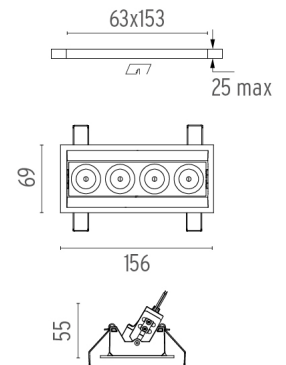

Light Shadow Adjustable Trim Dali Version 4 Spots Optic Medium . Lamps

Power LED

Lamp category:
LED

Socket:
Special base

Lamp type:
Power LED

Light Shadow Adjustable Trim Dali Version 4 Spots Optic Medium

designed by FLOS Architectural

Recessed integrated luminaire with 4 LED lighting spots. Remote power supply included.

- 03.9330.40.DA - 843lm White / White
- 03.9330.14.DA - 843lm Black / White
- 03.9332.40.DA - 855lm White / Chrome
- 03.9332.14.DA - 855lm Black / Chrome
- 03.9333.40.DA - 839lm White / Matt Gold
- 03.9333.14.DA - 839lm Black / Matt Gold
- 03.9331.40.DA - 828lm White / Black
- 03.9331.14.DA - 828lm Black / Black

CERTIFICATIONS