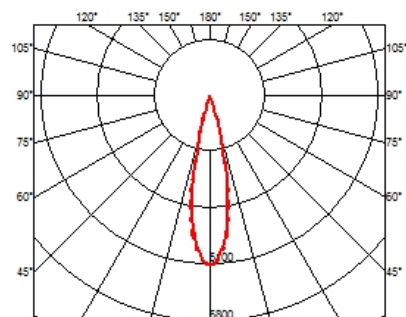

CERTIFICATIONS