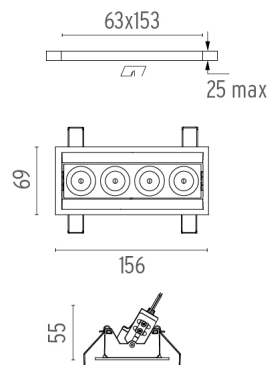

LIGHT SHADOW ADJUSTABLE TRIM DALI VERSION 4 SPOTS OPTIC MEDIUM

Mounting	Ceiling recessed
Lamps description	Power LED 10,8W 1120 lm 3000K CRI 90
Luminaire luminous flux	Extreme Cut-off. See reference number
Environment	Indoor
Notes	Pre-installation frame not required.

OPTICAL

Aiming	Adjustable
Light distribution symmetry	Symmetric
Beam angle	23° Medium

ELECTRICAL

Transformer availability	Included
Transformer mounting	Remote
Transformer type	Electronic dimmable dali
Emergency	Without
Insulation class	Class II

PHYSICAL

Recessed depth (mm)	75
Weight (kg)	0,34

designed by FLOS Architectural

Recessed integrated luminaire with 4 LED lighting spots. Remote power supply included.

- 03.9330.40.DA - 843lm White / White
- 03.9330.14.DA - 843lm Black / White
- ◐ 03.9332.40.DA - 855lm White / Chrome
- ◑ 03.9332.14.DA - 855lm Black / Chrome
- ◒ 03.9333.40.DA - 839lm White / Matt Gold
- ◓ 03.9333.14.DA - 839lm Black / Matt Gold
- ◔ 03.9331.40.DA - 828lm White / Black
- ◕ 03.9331.14.DA - 828lm Black / Black

CERTIFICATIONS