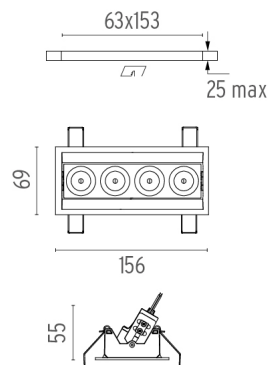

LIGHT SHADOW ADJUSTABLE TRIM DALI VERSION 4 SPOTS OPTIC FLOOD

Mounting	Ceiling recessed
Lamps description	Power LED 10,8W 1040 lm 2700K CRI 90
Luminaire luminous flux	Extreme Cut-off. See reference number
Environment	Indoor
Notes	Pre-installation frame not required.

OPTICAL

Aiming	Adjustable
Light distribution symmetry	Symmetric
Beam angle	33° Flood

ELECTRICAL

Transformer availability	Included
Transformer mounting	Remote
Transformer type	Electronic dimmable dali
Emergency	Without
Insulation class	Class II

PHYSICAL

Recessed depth (mm)	75
Weight (kg)	0,34

designed by FLOS Architectural

Recessed integrated luminaire with 4 LED lighting spots. Remote power supply included.

- 03.9325.40.DA - 788lm White / White
- 03.9325.14.DA - 788lm Black / White
- ◐ 03.9327.40.DA - 806lm White / Chrome
- ◑ 03.9327.14.DA - 806lm Black / Chrome
- ◒ 03.9328.40.DA - 781lm White / Matt Gold
- ◓ 03.9328.14.DA - 781lm Black / Matt Gold
- ◔ 03.9326.40.DA - 765lm White / Black
- ◕ 03.9326.14.DA - 765lm Black / Black

CERTIFICATIONS