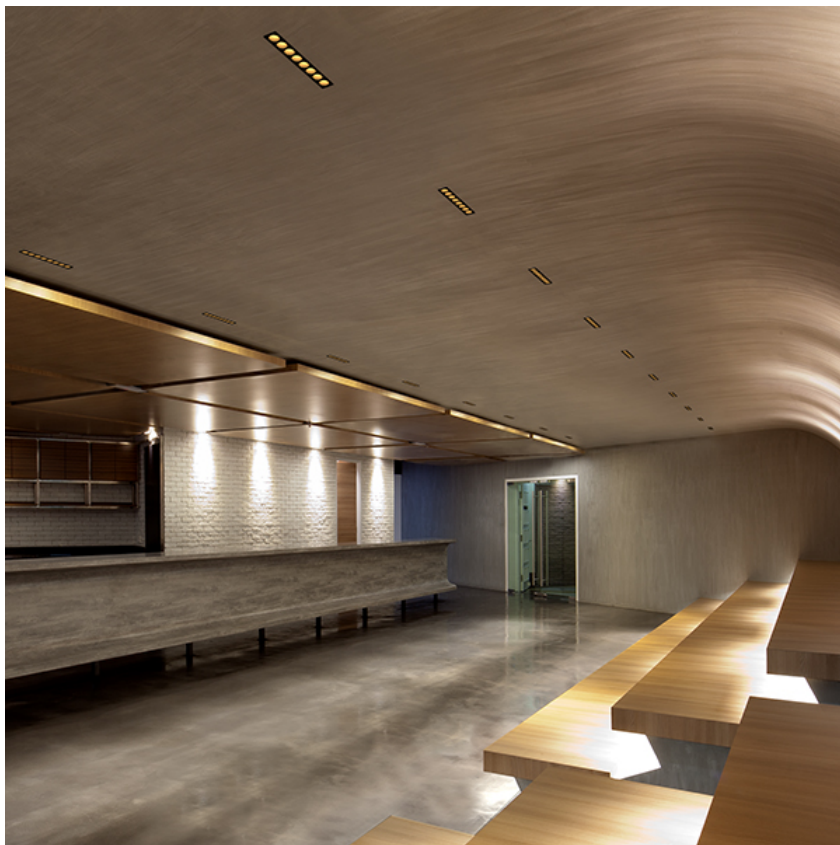

LIGHT SHADOW ADJUSTABLE TRIM DALI VERSION 4 SPOTS OPTIC FLOOD

Mounting	Ceiling recessed
Lamps description	Power LED 10,8W 1040 lm 2700K CRI 90
Luminaire luminous flux	Extreme Cut-off. See reference number
Environment	Indoor
Notes	Pre-installation frame not required.

OPTICAL

Aiming	Adjustable
Light distribution symmetry	Symmetric
Beam angle	33° Flood

ELECTRICAL

Transformer availability	Included
Transformer mounting	Remote
Transformer type	Electronic dimmable dali
Emergency	Without
Insulation class	Class II

PHYSICAL

Recessed depth (mm)	75
Weight (kg)	0,34

designed by FLOS Architectural

Recessed integrated luminaire with 4 LED lighting spots. Remote power supply included.

- 03.9325.40.DA - 788lm White / White
- 03.9325.14.DA - 788lm Black / White
- ◐ 03.9327.40.DA - 806lm White / Chrome
- ◑ 03.9327.14.DA - 806lm Black / Chrome
- ◒ 03.9328.40.DA - 781lm White / Matt Gold
- ◓ 03.9328.14.DA - 781lm Black / Matt Gold
- ◔ 03.9326.40.DA - 765lm White / Black
- ◕ 03.9326.14.DA - 765lm Black / Black

CERTIFICATIONS