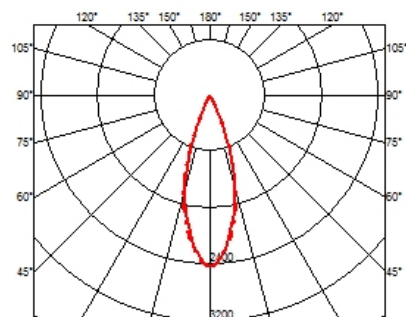

CERTIFICATIONS