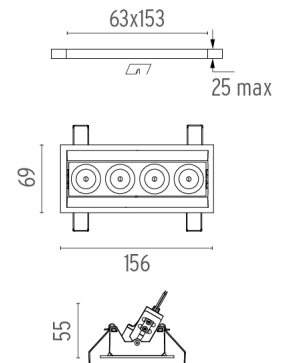

Light Shadow Adjustable Trim Dali Version 4 Spots Optic Flood . Lamps

Power LED

Lamp category:
LED

Socket:
Special base

Lamp type:
Power LED

Light Shadow Adjustable Trim Dali Version 4 Spots Optic Flood

designed by FLOS Architectural

Recessed integrated luminaire with 4
LED lighting spots. Remote power supply
included.

- 03.9325.40.DA - 788lm White / White
- 03.9325.14.DA - 788lm Black / White
- 03.9327.40.DA - 806lm White / Chrome
- 03.9327.14.DA - 806lm Black / Chrome
- 03.9328.40.DA - 781lm White / Matt Gold
- 03.9328.14.DA - 781lm Black / Matt Gold
- 03.9326.40.DA - 765lm White / Black
- 03.9326.14.DA - 765lm Black / Black

CERTIFICATIONS