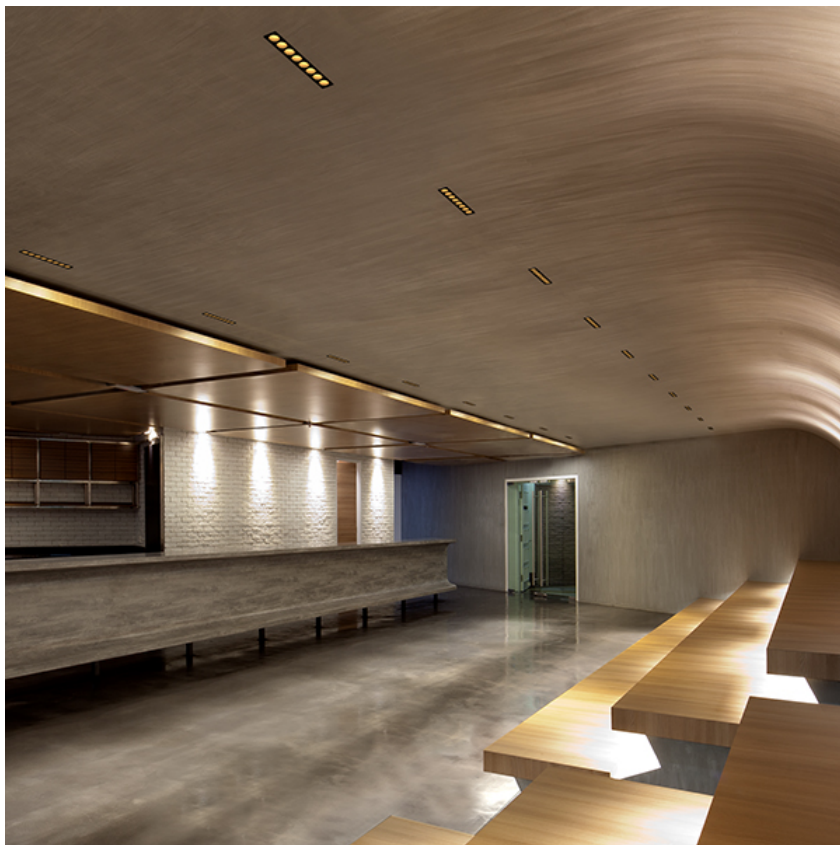

LIGHT SHADOW ADJUSTABLE TRIM DALI VERSION 4 SPOTS OPTIC MEDIUM

Mounting	Ceiling recessed
Lamps description	Power LED 10,8W 1040 lm 2700K CRI 90
Luminaire luminous flux	Extreme Cut-off. See reference number
Environment	Indoor
Notes	Pre-installation frame not required.

OPTICAL

Aiming	Adjustable
Light distribution symmetry	Symmetric
Beam angle	23° Medium

ELECTRICAL

Transformer availability	Included
Transformer mounting	Remote
Transformer type	Electronic dimmable dali
Emergency	Without
Insulation class	Class II

PHYSICAL

Recessed depth (mm)	75
Weight (kg)	0,34

designed by FLOS Architectural

Recessed integrated luminaire with 4 LED lighting spots. Remote power supply included.

- 03.9320.40.DA - 790lm White / White
- 03.9320.14.DA - 790lm Black / White
- ◐ 03.9322.40.DA - 801lm White / Chrome
- ◑ 03.9322.14.DA - 801lm Black / Chrome
- ◒ 03.9323.40.DA - 786lm White / Matt Gold
- ◓ 03.9323.14.DA - 786lm Black / Matt Gold
- ◔ 03.9321.40.DA - 776lm White / Black
- ◕ 03.9321.14.DA - 776lm Black / Black

CERTIFICATIONS