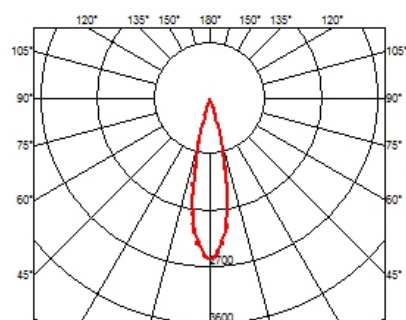

CERTIFICATIONS