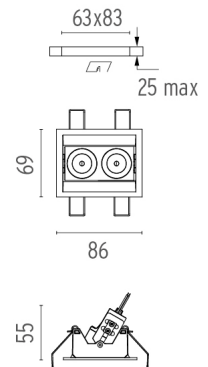

Light Shadow Adjustable Trim Dali Version 2 Spots Optic Medium . Lamps

Power LED

Lamp category:
LED

Socket:
Special base

Lamp type:
Power LED

Light Shadow Adjustable Trim Dali Version 2 Spots Optic Medium

designed by FLOS Architectural

Recessed integrated luminaire with 2 LED lighting spots. Remote power supply included.

- 03.9310.40.DA - 421lm White / White
- 03.9310.14.DA - 421lm Black / White
- 03.9312.40.DA - 427lm White / Chrome
- 03.9312.14.DA - 427lm Black / Chrome
- 03.9313.40.DA - 419lm White / Matt Gold
- 03.9313.14.DA - 419lm Black / Matt Gold
- 03.9311.40.DA - 414lm White / Black
- 03.9311.14.DA - 414lm Black / Black

CERTIFICATIONS