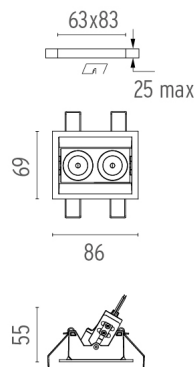

LIGHT SHADOW ADJUSTABLE TRIM DALI VERSION 2 SPOTS OPTIC MEDIUM

Mounting	Ceiling recessed
Lamps description	Power LED 5,4W 560 lm 3000K CRI 90
Luminaire luminous flux	Extreme Cut-off. See reference number
Environment	Indoor
Notes	Pre-installation frame not required.

OPTICAL

Aiming	Adjustable
Light distribution symmetry	Symmetric
Beam angle	23° Medium

ELECTRICAL

Transformer availability	Included
Transformer mounting	Remote
Transformer type	Electronic dimmable dali
Emergency	Without
Insulation class	Class II

PHYSICAL

Recessed depth (mm)	75
Weight (kg)	0,25

designed by FLOS Architectural

Recessed integrated luminaire with 2 LED lighting spots. Remote power supply included.

- 03.9310.40.DA - 421lm White / White
- 03.9310.14.DA - 421lm Black / White
- ◐ 03.9312.40.DA - 427lm White / Chrome
- ◑ 03.9312.14.DA - 427lm Black / Chrome
- ◒ 03.9313.40.DA - 419lm White / Matt Gold
- ◓ 03.9313.14.DA - 419lm Black / Matt Gold
- ◔ 03.9311.40.DA - 414lm White / Black
- ◕ 03.9311.14.DA - 414lm Black / Black

CERTIFICATIONS