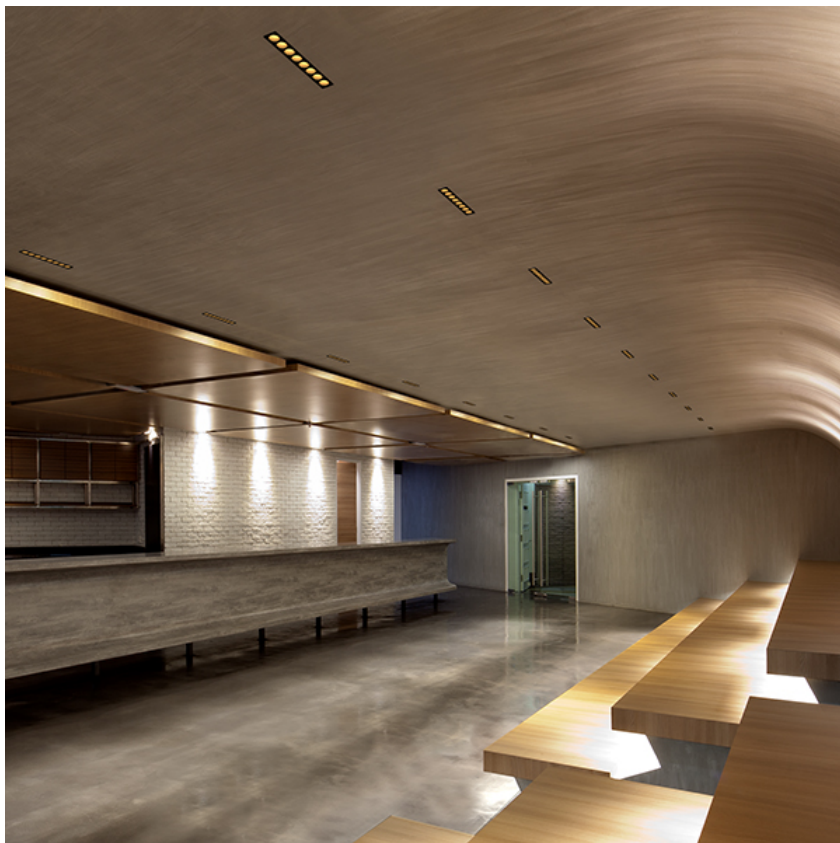

LIGHT SHADOW ADJUSTABLE TRIM DALI VERSION 2 SPOTS OPTIC MEDIUM

Mounting	Ceiling recessed
Lamps description	Power LED 5,4W 560 lm 3000K CRI 90
Luminaire luminous flux	Extreme Cut-off. See reference number
Environment	Indoor
Notes	Pre-installation frame not required.

OPTICAL

Aiming	Adjustable
Light distribution symmetry	Symmetric
Beam angle	23° Medium

ELECTRICAL

Transformer availability	Included
Transformer mounting	Remote
Transformer type	Electronic dimmable dali
Emergency	Without
Insulation class	Class II

PHYSICAL

Recessed depth (mm)	75
Weight (kg)	0,25

designed by FLOS Architectural

Recessed integrated luminaire with 2 LED lighting spots. Remote power supply included.

- 03.9310.40.DA - 421lm White / White
- 03.9310.14.DA - 421lm Black / White
- ◐ 03.9312.40.DA - 427lm White / Chrome
- ◑ 03.9312.14.DA - 427lm Black / Chrome
- ◒ 03.9313.40.DA - 419lm White / Matt Gold
- ◓ 03.9313.14.DA - 419lm Black / Matt Gold
- ◔ 03.9311.40.DA - 414lm White / Black
- ◕ 03.9311.14.DA - 414lm Black / Black

CERTIFICATIONS