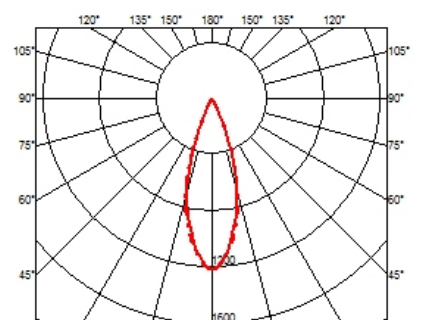

CERTIFICATIONS