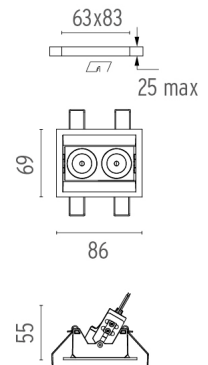

LIGHT SHADOW ADJUSTABLE TRIM DALI VERSION 2 SPOTS OPTIC FLOOD

Mounting	Ceiling recessed
Lamps description	Power LED 5,4W 520 lm 2700K CRI 90
Luminaire luminous flux	Extreme Cut-off. See reference number
Environment	Indoor
Notes	Pre-installation frame not required.

OPTICAL

Aiming	Adjustable
Light distribution symmetry	Symmetric
Beam angle	33° Flood

ELECTRICAL

Transformer availability	Included
Transformer mounting	Remote
Transformer type	Electronic dimmable dali
Emergency	Without
Insulation class	Class II

PHYSICAL

Recessed depth (mm)	75
Weight (kg)	0,25

designed by FLOS Architectural

Recessed integrated luminaire with 2 LED lighting spots. Remote power supply included.

- 03.9305.40.DA - 394lm White / White
- 03.9305.14.DA - 394lm Black / White
- ◐ 03.9307.40.DA - 403lm White / Chrome
- ◑ 03.9307.14.DA - 403lm Black / Chrome
- ◒ 03.9308.40.DA - 390lm White / Matt Gold
- ◓ 03.9308.14.DA - 390lm Black / Matt Gold
- ◔ 03.9306.40.DA - 383lm White / Black
- ◕ 03.9306.14.DA - 383lm Black / Black

CERTIFICATIONS