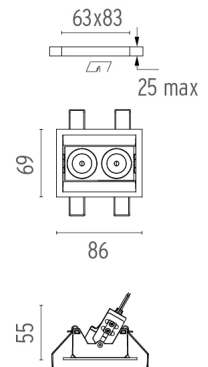

Light Shadow Adjustable Trim Dali Version 2 Spots Optic Flood . Lamps

Power LED

Lamp category:
LED

Socket:
Special base

Lamp type:
Power LED

Light Shadow Adjustable Trim Dali Version 2 Spots Optic Flood

designed by FLOS Architectural

Recessed integrated luminaire with 2
LED lighting spots. Remote power
supply included.

- 03.9305.40.DA - 394lm White / White
- 03.9305.14.DA - 394lm Black / White
- 03.9307.40.DA - 403lm White / Chrome
- 03.9307.14.DA - 403lm Black / Chrome
- 03.9308.40.DA - 390lm White / Matt Gold
- 03.9308.14.DA - 390lm Black / Matt Gold
- 03.9306.40.DA - 383lm White / Black
- 03.9306.14.DA - 383lm Black / Black

CERTIFICATIONS