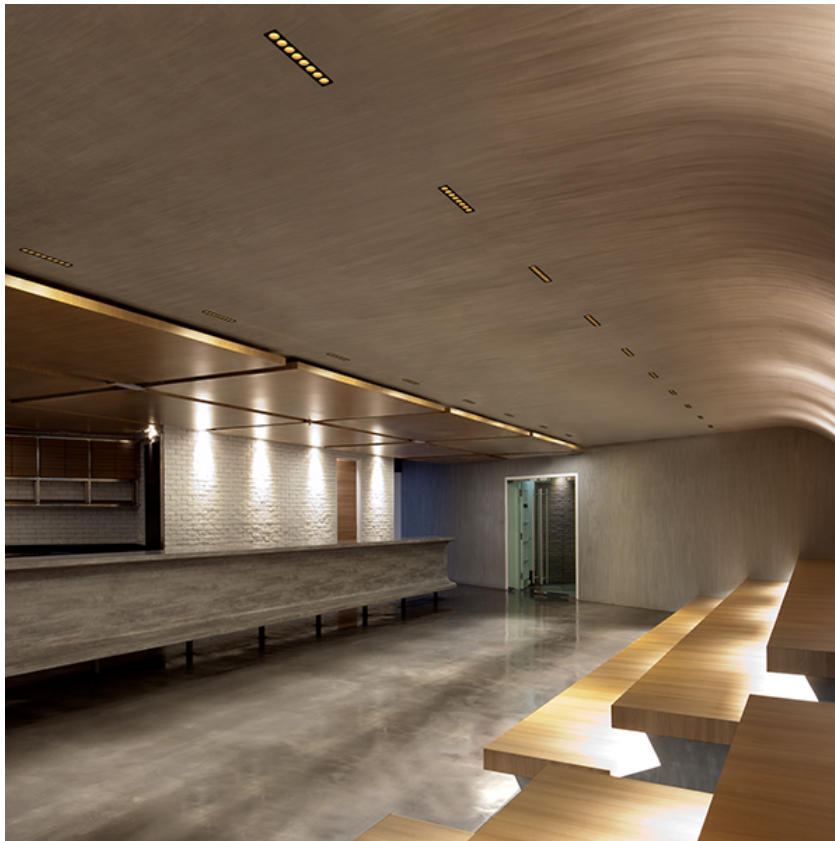

LIGHT SHADOW ADJUSTABLE TRIM DALI VERSION 2 SPOTS OPTIC FLOOD

Mounting	Ceiling recessed
Lamps description	Power LED 5,4W 520 lm 2700K CRI 90
Luminaire luminous flux	Extreme Cut-off. See reference number
Environment	Indoor
Notes	Pre-installation frame not required.

OPTICAL

Aiming	Adjustable
Light distribution symmetry	Symmetric
Beam angle	33° Flood

ELECTRICAL

Transformer availability	Included
Transformer mounting	Remote
Transformer type	Electronic dimmable dali
Emergency	Without
Insulation class	Class II

PHYSICAL

Recessed depth (mm)	75
Weight (kg)	0,25

designed by FLOS Architectural

Recessed integrated luminaire with 2 LED lighting spots. Remote power supply included.

- 03.9305.40.DA - 394lm White / White
- 03.9305.14.DA - 394lm Black / White
- ◐ 03.9307.40.DA - 403lm White / Chrome
- ◑ 03.9307.14.DA - 403lm Black / Chrome
- ◒ 03.9308.40.DA - 390lm White / Matt Gold
- ◓ 03.9308.14.DA - 390lm Black / Matt Gold
- ◔ 03.9306.40.DA - 383lm White / Black
- ◕ 03.9306.14.DA - 383lm Black / Black

CERTIFICATIONS