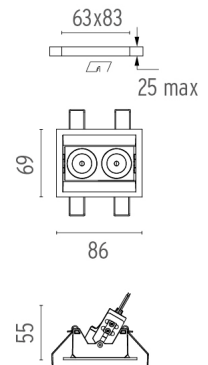

LIGHT SHADOW ADJUSTABLE TRIM DALI VERSION 2 SPOTS OPTIC MEDIUM

Mounting	Ceiling recessed
Lamps description	Power LED 5,4W 520 lm 2700K CRI 90
Luminaire luminous flux	Extreme Cut-off. See reference number
Environment	Indoor
Notes	Pre-installation frame not required.

OPTICAL

Aiming	Adjustable
Light distribution symmetry	Symmetric
Beam angle	23° Medium

ELECTRICAL

Transformer availability	Included
Transformer mounting	Remote
Transformer type	Electronic dimmable dali
Emergency	Without
Insulation class	Class II

PHYSICAL

Recessed depth (mm)	75
Weight (kg)	0,25

designed by FLOS Architectural

Recessed integrated luminaire with 2 LED lighting spots. Remote power supply included.

- 03.9300.40.DA - 395lm White / White
- 03.9300.14.DA - 395lm Black / White
- ◐ 03.9302.40.DA - 400lm White / Chrome
- ◑ 03.9302.14.DA - 400lm Black / Chrome
- ◒ 03.9303.40.DA - 393lm White / Matt Gold
- ◓ 03.9303.14.DA - 393lm Black / Matt Gold
- ◔ 03.9301.40.DA - 388lm White / Black
- ◕ 03.9301.14.DA - 388lm Black / Black

CERTIFICATIONS