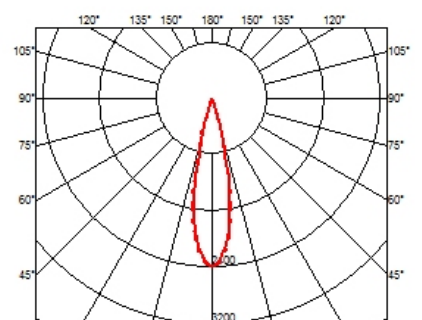

CERTIFICATIONS