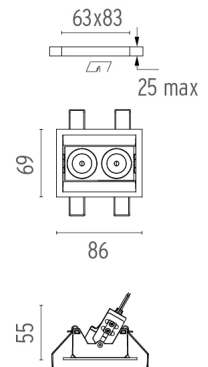

Light Shadow Adjustable Trim Dali Version 2 Spots Optic Medium . Lamps

Power LED

Lamp category:
LED

Socket:
Special base

Lamp type:
Power LED

Light Shadow Adjustable Trim Dali Version 2 Spots Optic Medium

designed by FLOS Architectural

Recessed integrated luminaire with 2 LED lighting spots. Remote power supply included.

- 03.9300.40.DA - 395lm White / White
- 03.9300.14.DA - 395lm Black / White
- 03.9302.40.DA - 400lm White / Chrome
- 03.9302.14.DA - 400lm Black / Chrome
- 03.9303.40.DA - 393lm White / Matt Gold
- 03.9303.14.DA - 393lm Black / Matt Gold
- 03.9301.40.DA - 388lm White / Black
- 03.9301.14.DA - 388lm Black / Black

CERTIFICATIONS