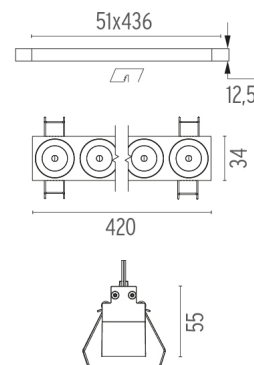

LIGHT SHADOW FIXED NO TRIM DALI VERSION 12 SPOTS OPTIC FLOOD

Mounting	Ceiling recessed
Lamps description	Power LED 32,4W 3360 lm 3000K CRI 90
Luminaire luminous flux	Extreme Cut-off. See reference number
Environment	Indoor
Notes	It requires an pre-installation frame, to be ordered separately.

OPTICAL

Aiming	Fixed
Light distribution symmetry	Symmetric
Beam angle	33° Flood

ELECTRICAL

Transformer availability	Included
Transformer mounting	Remote
Transformer type	Electronic dimmable dali
Emergency	Without
Insulation class	Class II

PHYSICAL

Length (mm)	420
Recessed depth (mm)	75
Weight (kg)	0,66

designed by FLOS Architectural

Recessed integrated luminaire with 12 LED lighting spots. Remote power supply included.

- 03.9275.40.DA - 2523lm White / White
- 03.9275.14.DA - 2523lm Black / White
- ◐ 03.9277.40.DA - 2580lm White / Chrome
- ◑ 03.9277.14.DA - 2580lm Black / Chrome
- ◒ 03.9278.40.DA - 2500lm White / Matt Gold
- ◓ 03.9278.14.DA - 2500lm Black / Matt Gold
- ◔ 03.9276.40.DA - 2451lm White / Black
- ◕ 03.9276.14.DA - 2451lm Black / Black

CERTIFICATIONS