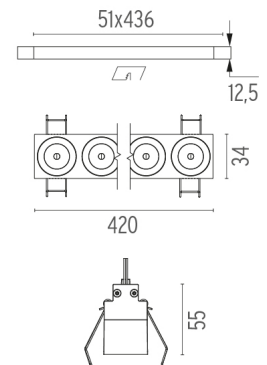

### PHYSICAL

<b>Length (mm)</b>	420
<b>Recessed depth (mm)</b>	75
<b>Weight (kg)</b>	0,66

**Light Shadow Fixed No Trim Dali Version 12 Spots Optic Flood**

designed by FLOS Architectural

Recessed integrated luminaire with 12 LED lighting spots. Remote power supply included.

### Mounting

○ 08.0513.00

**Pre-installation frame.  
Fixed No Trim 12L**

○ 08.0052.90

**Accessory for mounting of  
No Trim continuous line**

Accessory for mounting of No Trim continuous line. Each accessory allows connection between two No Trim pre-installation frames.

## Light Shadow Fixed No Trim Dali Version 12 Spots Optic Flood . Lamps

**Power LED**

**Lamp category:**

LED

**Socket:**

Special base

**Lamp type:**

Power LED