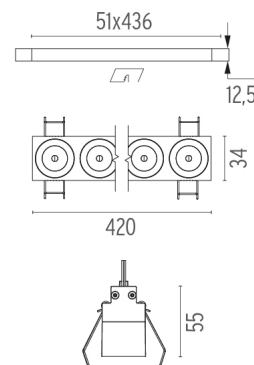

LIGHT SHADOW FIXED NO TRIM DALI VERSION 12 SPOTS OPTIC MEDIUM

Mounting	Ceiling recessed
Lamps description	Power LED 32,4W 3360 lm 3000K CRI 90
Luminaire luminous flux	Extreme Cut-off. See reference number
Environment	Indoor
Notes	It requires an pre-installation frame, to be ordered separately.

OPTICAL

Aiming	Fixed
Light distribution symmetry	Symmetric
Beam angle	23° Medium

ELECTRICAL

Transformer availability	Included
Transformer mounting	Remote
Transformer type	Electronic dimmable dali
Emergency	Without
Insulation class	Class II

PHYSICAL

Length (mm)	420
Recessed depth (mm)	75
Weight (kg)	0,66

designed by FLOS Architectural

Recessed integrated luminaire with 12 LED lighting spots. Remote power supply included.

- 03.9270.40.DA - 2528lm White / White
- 03.9270.14.DA - 2528lm Black / White
- ◐ 03.9272.40.DA - 2564lm White / Chrome
- ◑ 03.9272.14.DA - 2564lm Black / Chrome
- ◒ 03.9273.40.DA - 2517lm White / Matt Gold
- ◓ 03.9273.14.DA - 2517lm Black / Matt Gold
- ◔ 03.9271.40.DA - 2484lm White / Black
- ◕ 03.9271.14.DA - 2484lm Black / Black

CERTIFICATIONS