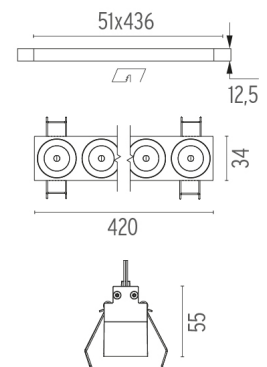

PHYSICAL

Length (mm)	420
Recessed depth (mm)	75
Weight (kg)	0,66

Light Shadow Fixed No Trim Dali Version 12 Spots Optic Flood

designed by FLOS Architectural

Recessed integrated luminaire with 12 LED lighting spots. Remote power supply included.

Light Shadow Fixed No Trim Dali Version 12 Spots Optic Flood . Lamps

Power LED

Lamp category:

LED

Socket:

Special base

Lamp type:

Power LED