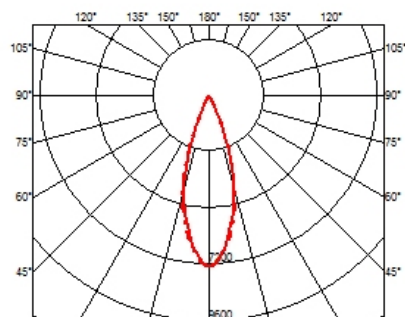

CERTIFICATIONS