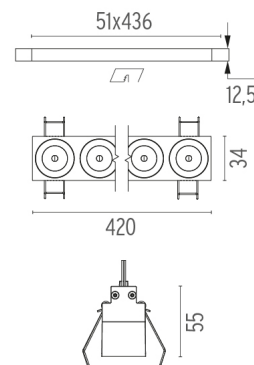

LIGHT SHADOW FIXED NO TRIM DALI VERSION 12 SPOTS OPTIC FLOOD

Mounting	Ceiling recessed
Lamps description	Power LED 32,4W 3120 lm 2700K CRI 90
Luminaire luminous flux	Extreme Cut-off. See reference number
Environment	Indoor
Notes	It requires an pre-installation frame, to be ordered separately.

OPTICAL

Aiming	Fixed
Light distribution symmetry	Symmetric
Beam angle	33° Flood

ELECTRICAL

Transformer availability	Included
Transformer mounting	Remote
Transformer type	Electronic dimmable dali
Emergency	Without
Insulation class	Class II

PHYSICAL

Length (mm)	420
Recessed depth (mm)	75
Weight (kg)	0,66

designed by FLOS Architectural

Recessed integrated luminaire with 12 LED lighting spots. Remote power supply included.

- 03.9265.40.DA - 2364lm White / White
- 03.9265.14.DA - 2364lm Black / White
- ◐ 03.9267.40.DA - 2417lm White / Chrome
- ◑ 03.9267.14.DA - 2417lm Black / Chrome
- ◒ 03.9268.40.DA - 2343lm White / Matt Gold
- ◓ 03.9268.14.DA - 2343lm Black / Matt Gold
- ◔ 03.9266.40.DA - 2296lm White / Black
- ◕ 03.9266.14.DA - 2296lm Black / Black

CERTIFICATIONS