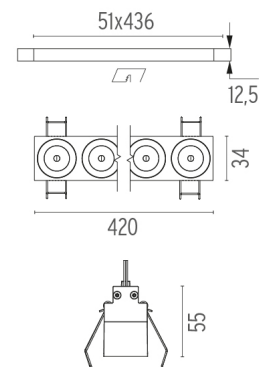

PHYSICAL

Length (mm)	420
Recessed depth (mm)	75
Weight (kg)	0,66

Light Shadow Fixed No Trim Dali Version 12 Spots Optic Medium

designed by FLOS Architectural

Recessed integrated luminaire with 12 LED lighting spots. Remote power supply included.

Light Shadow Fixed No Trim Dali Version 12 Spots Optic Medium . Lamps

Power LED

Lamp category:

LED

Socket:

Special base

Lamp type:

Power LED