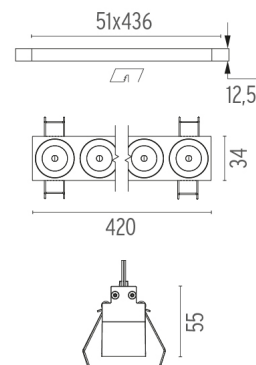

LIGHT SHADOW FIXED NO TRIM DALI VERSION 12 SPOTS OPTIC MEDIUM

Mounting	Ceiling recessed
Lamps description	Power LED 32,4W 3120 lm 2700K CRI 90
Luminaire luminous flux	Extreme Cut-off. See reference number
Environment	Indoor
Notes	It requires an pre-installation frame, to be ordered separately.

OPTICAL

Aiming	Fixed
Light distribution symmetry	Symmetric
Beam angle	23° Medium

ELECTRICAL

Transformer availability	Included
Transformer mounting	Remote
Transformer type	Electronic dimmable dali
Emergency	Without
Insulation class	Class II

PHYSICAL

Length (mm)	420
Recessed depth (mm)	75
Weight (kg)	0,66

designed by FLOS Architectural

Recessed integrated luminaire with 12 LED lighting spots. Remote power supply included.

- 03.9260.40.DA - 2369lm White / White
- 03.9260.14.DA - 2369lm Black / White
- ◐ 03.9262.40.DA - 2402lm White / Chrome
- ◑ 03.9262.14.DA - 2402lm Black / Chrome
- ◒ 03.9263.40.DA - 2358lm White / Matt Gold
- ◓ 03.9263.14.DA - 2358lm Black / Matt Gold
- ◔ 03.9261.40.DA - 2327lm White / Black
- ◕ 03.9261.14.DA - 2327lm Black / Black

CERTIFICATIONS