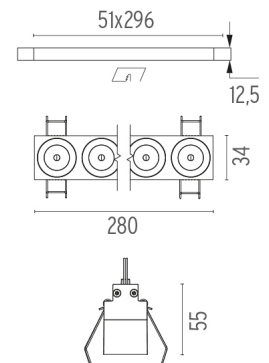

PHYSICAL

Length (mm)	280
Recessed depth (mm)	75
Weight (kg)	0,50

Light Shadow Fixed No Trim Dali Version 8 Spots Optic Flood

designed by FLOS Architectural

Recessed integrated luminaire with 8 LED lighting spots. Remote power supply included.

Light Shadow Fixed No Trim Dali Version 8 Spots Optic Flood . Lamps

Power LED

Lamp category:

LED

Socket:

Special base

Lamp type:

Power LED