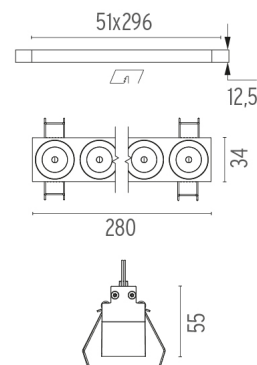

LIGHT SHADOW FIXED NO TRIM DALI VERSION 8 SPOTS OPTIC FLOOD

Mounting	Ceiling recessed
Lamps description	Power LED 21,6W 2240 lm 3000K CRI 90
Luminaire luminous flux	Extreme Cut-off. See reference number
Environment	Indoor
Notes	It requires an pre-installation frame, to be ordered separately.

OPTICAL

Aiming	Fixed
Light distribution symmetry	Symmetric
Beam angle	33° Flood

ELECTRICAL

Transformer availability	Included
Transformer mounting	Remote
Transformer type	Electronic dimmable dali
Emergency	Without
Insulation class	Class II

PHYSICAL

Length (mm)	280
Recessed depth (mm)	75
Weight (kg)	0,50

designed by FLOS Architectural

Recessed integrated luminaire with 8 LED lighting spots. Remote power supply included.

- 03.9255.40.DA - 1682lm White / White
- 03.9255.14.DA - 1682lm Black / White
- ◐ 03.9257.40.DA - 1720lm White / Chrome
- ◑ 03.9257.14.DA - 1720lm Black / Chrome
- ◒ 03.9258.40.DA - 1667lm White / Matt Gold
- ◓ 03.9258.14.DA - 1667lm Black / Matt Gold
- ◔ 03.9256.40.DA - 1634lm White / Black
- ◕ 03.9256.14.DA - 1634lm Black / Black

CERTIFICATIONS