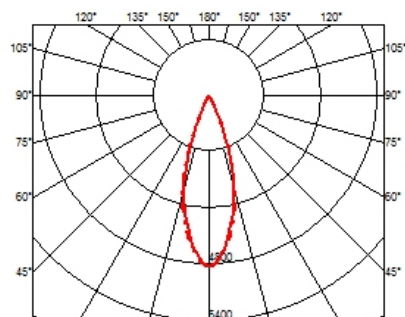

CERTIFICATIONS