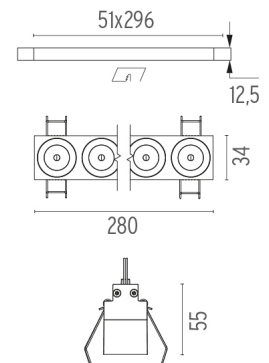

## Light Shadow Fixed No Trim Dali Version 8 Spots Optic Flood . Lamps

**Power LED**

**Lamp category:**

LED

**Socket:**

Special base

**Lamp type:**

Power LED