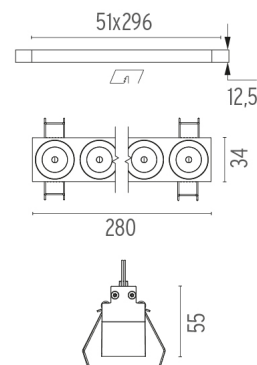

LIGHT SHADOW FIXED NO TRIM DALI VERSION 8 SPOTS OPTIC FLOOD

Mounting	Ceiling recessed
Lamps description	Power LED 21,6W 2080 lm 2700K CRI 90
Luminaire luminous flux	Extreme Cut-off. See reference number
Environment	Indoor
Notes	It requires an pre-installation frame, to be ordered separately.

OPTICAL

Aiming	Fixed
Light distribution symmetry	Symmetric
Beam angle	33° Flood

ELECTRICAL

Transformer availability	Included
Transformer mounting	Remote
Transformer type	Electronic dimmable dali
Emergency	Without
Insulation class	Class II

PHYSICAL

Length (mm)	280
Recessed depth (mm)	75
Weight (kg)	0,50

designed by FLOS Architectural

Recessed integrated luminaire with 8 LED lighting spots. Remote power supply included.

- 03.9245.40.DA - 1576lm White / White
- 03.9245.14.DA - 1576lm Black / White
- ◐ 03.9247.40.DA - 1611lm White / Chrome
- ◑ 03.9247.14.DA - 1611lm Black / Chrome
- ◒ 03.9248.40.DA - 1562lm White / Matt Gold
- ◓ 03.9248.14.DA - 1562lm Black / Matt Gold
- ◔ 03.9246.40.DA - 1531lm White / Black
- ◕ 03.9246.14.DA - 1531lm Black / Black

CERTIFICATIONS