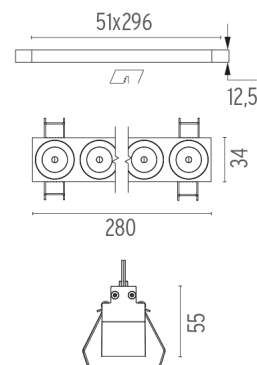

LIGHT SHADOW FIXED NO TRIM DALI VERSION 8 SPOTS OPTIC MEDIUM

Mounting	Ceiling recessed
Lamps description	Power LED 21,6W 2080 lm 2700K CRI 90
Luminaire luminous flux	Extreme Cut-off. See reference number
Environment	Indoor
Notes	It requires an pre-installation frame, to be ordered separately.

OPTICAL

Aiming	Fixed
Light distribution symmetry	Symmetric
Beam angle	23° Medium

ELECTRICAL

Transformer availability	Included
Transformer mounting	Remote
Transformer type	Electronic dimmable dali
Emergency	Without
Insulation class	Class II

PHYSICAL

Length (mm)	280
Recessed depth (mm)	75
Weight (kg)	0,50

designed by FLOS Architectural

Recessed integrated luminaire with 8 LED lighting spots. Remote power supply included.

- 03.9240.40.DA - 1579lm White / White
- 03.9240.14.DA - 1579lm Black / White
- ◐ 03.9242.40.DA - 1602lm White / Chrome
- ◑ 03.9242.14.DA - 1602lm Black / Chrome
- ◒ 03.9243.40.DA - 1572lm White / Matt Gold
- ◓ 03.9243.14.DA - 1572lm Black / Matt Gold
- ◔ 03.9241.40.DA - 1552lm White / Black
- ◕ 03.9241.14.DA - 1552lm Black / Black

CERTIFICATIONS