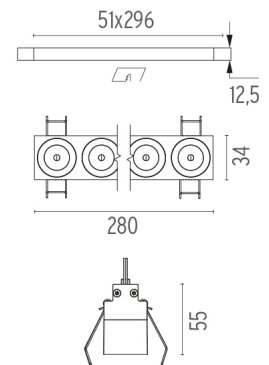

PHYSICAL

Length (mm)	280
Recessed depth (mm)	75
Weight (kg)	0,50

Light Shadow Fixed No Trim Dali Version 8 Spots Optic Medium

designed by FLOS Architectural

Recessed integrated luminaire with 8 LED lighting spots. Remote power supply included.

Light Shadow Fixed No Trim Dali Version 8 Spots Optic Medium . Lamps

Power LED

Lamp category:

LED

Socket:

Special base

Lamp type:

Power LED