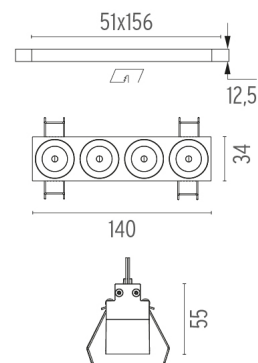

LIGHT SHADOW FIXED NO TRIM DALI VERSION 4 SPOTS OPTIC FLOOD

Mounting	Ceiling recessed
Lamps description	Power LED 10,8W 1120 lm 3000K CRI 90
Luminaire luminous flux	Extreme Cut-off. See reference number
Environment	Indoor
Notes	It requires an pre-installation frame, to be ordered separately.

OPTICAL

Aiming	Fixed
Light distribution symmetry	Symmetric
Beam angle	33° Flood

ELECTRICAL

Transformer availability	Included
Transformer mounting	Remote
Transformer type	Electronic dimmable dali
Emergency	Without
Insulation class	Class II

PHYSICAL

Length (mm)	140
Recessed depth (mm)	75
Weight (kg)	0,34

Recessed integrated luminaire with 4 LED lighting spots. Remote power supply included.

- 03.9235.40.DA - 841lm White / White
- 03.9235.14.DA - 841lm Black / White
- ◐ 03.9237.40.DA - 860lm White / Chrome
- ◑ 03.9237.14.DA - 860lm Black / Chrome
- ◒ 03.9238.40.DA - 833lm White / Matt Gold
- ◓ 03.9238.14.DA - 833lm Black / Matt Gold
- ◔ 03.9236.40.DA - 817lm White / Black
- ◕ 03.9236.14.DA - 817lm Black / Black

CERTIFICATIONS