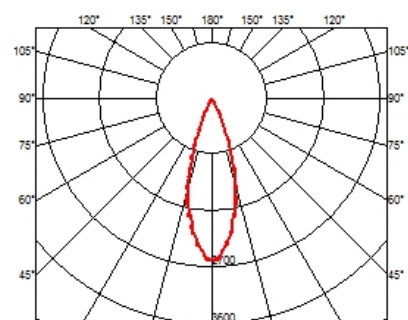

CERTIFICATIONS