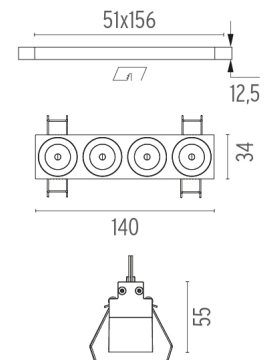

PHYSICAL

Length (mm)	140
Recessed depth (mm)	75
Weight (kg)	0,34

Light Shadow Fixed No Trim Dali Version 4 Spots Optic Flood
designed by FLOS Architectural

Recessed integrated luminaire with 4 LED lighting spots. Remote power supply included.

Light Shadow Fixed No Trim Dali Version 4 Spots Optic Flood . Lamps

Power LED

Lamp category:

LED

Socket:

Special base

Lamp type:

Power LED