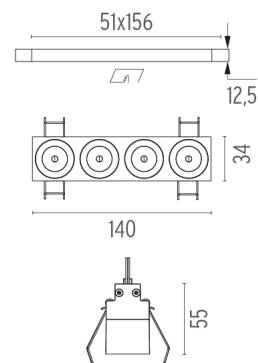

LIGHT SHADOW FIXED NO TRIM DALI VERSION 4 SPOTS OPTIC MEDIUM

Mounting	Ceiling recessed
Lamps description	Power LED 10,8W 1120 lm 3000K CRI 90
Luminaire luminous flux	Extreme Cut-off. See reference number
Environment	Indoor
Notes	It requires an pre-installation frame, to be ordered separately.

OPTICAL

Aiming	Fixed
Light distribution symmetry	Symmetric
Beam angle	23° Medium

ELECTRICAL

Transformer availability	Included
Transformer mounting	Remote
Transformer type	Electronic dimmable dali
Emergency	Without
Insulation class	Class II

PHYSICAL

Length (mm)	140
Recessed depth (mm)	75
Weight (kg)	0,34

designed by FLOS Architectural

Recessed integrated luminaire with 4 LED lighting spots. Remote power supply included.

- 03.9230.40.DA - 843lm White / White
- 03.9230.14.DA - 843lm Black / White
- ◐ 03.9232.40.DA - 855lm White / Chrome
- ◑ 03.9232.14.DA - 855lm Black / Chrome
- ◒ 03.9233.40.DA - 839lm White / Matt Gold
- ◓ 03.9233.14.DA - 839lm Black / Matt Gold
- ◔ 03.9231.40.DA - 828lm White / Black
- ◕ 03.9231.14.DA - 828lm Black / Black

CERTIFICATIONS