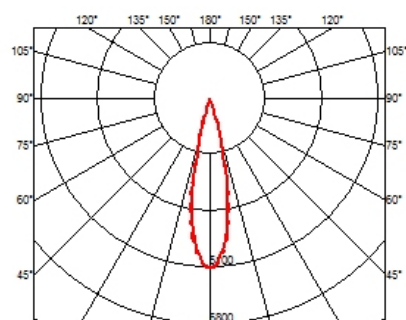

CERTIFICATIONS