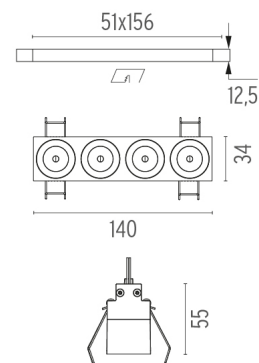

LIGHT SHADOW FIXED NO TRIM DALI VERSION 4 SPOTS OPTIC FLOOD

Mounting	Ceiling recessed
Lamps description	Power LED 10,8W 1040 lm 2700K CRI 90
Luminaire luminous flux	Extreme Cut-off. See reference number
Environment	Indoor
Notes	It requires an pre-installation frame, to be ordered separately.

OPTICAL

Aiming	Fixed
Light distribution symmetry	Symmetric
Beam angle	33° Flood

ELECTRICAL

Transformer availability	Included
Transformer mounting	Remote
Transformer type	Electronic dimmable dali
Emergency	Without
Insulation class	Class II

PHYSICAL

Length (mm)	140
Recessed depth (mm)	75
Weight (kg)	0,34

Recessed integrated luminaire with 4 LED lighting spots. Remote power supply included.

- 03.9225.40.DA - 788lm White / White
- 03.9225.14.DA - 788lm Black / White
- ◐ 03.9227.40.DA - 806lm White / Chrome
- ◑ 03.9227.14.DA - 806lm Black / Chrome
- ◒ 03.9228.40.DA - 781lm White / Matt Gold
- ◓ 03.9228.14.DA - 781lm Black / Matt Gold
- ◔ 03.9226.40.DA - 765lm White / Black
- ◕ 03.9226.14.DA - 765lm Black / Black

CERTIFICATIONS