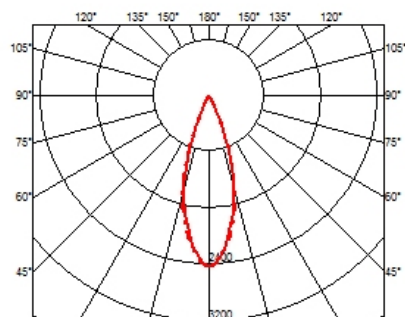

CERTIFICATIONS