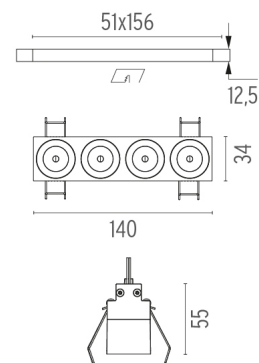

LIGHT SHADOW FIXED NO TRIM DALI VERSION 4 SPOTS OPTIC MEDIUM

Mounting	Ceiling recessed
Lamps description	Power LED 10,8W 1040 lm 2700K CRI 90
Luminaire luminous flux	Extreme Cut-off. See reference number
Environment	Indoor
Notes	It requires an pre-installation frame, to be ordered separately.

OPTICAL

Aiming	Fixed
Light distribution symmetry	Symmetric
Beam angle	23° Medium

ELECTRICAL

Transformer availability	Included
Transformer mounting	Remote
Transformer type	Electronic dimmable dali
Emergency	Without
Insulation class	Class II

PHYSICAL

Length (mm)	140
Recessed depth (mm)	75
Weight (kg)	0,34

designed by FLOS Architectural

Recessed integrated luminaire with 4 LED lighting spots. Remote power supply included.

- 03.9220.40.DA - 790lm White / White
- 03.9220.14.DA - 790lm Black / White
- ◐ 03.9222.40.DA - 801lm White / Chrome
- ◑ 03.9222.14.DA - 801lm Black / Chrome
- ◒ 03.9223.40.DA - 786lm White / Matt Gold
- ◓ 03.9223.14.DA - 786lm Black / Matt Gold
- ◔ 03.9221.40.DA - 776lm White / Black
- ◕ 03.9221.14.DA - 776lm Black / Black

CERTIFICATIONS