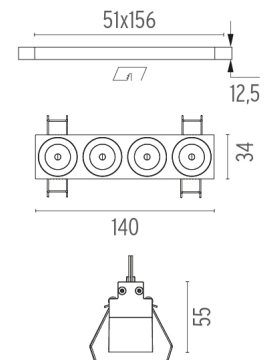

PHYSICAL

Length (mm)	140
Recessed depth (mm)	75
Weight (kg)	0,34

Light Shadow Fixed No Trim Dali Version 4 Spots Optic Medium

designed by FLOS Architectural

Recessed integrated luminaire with 4 LED lighting spots. Remote power supply included.

Light Shadow Fixed No Trim Dali Version 4 Spots Optic Medium . Lamps

Power LED

Lamp category:

LED

Socket:

Special base

Lamp type:

Power LED