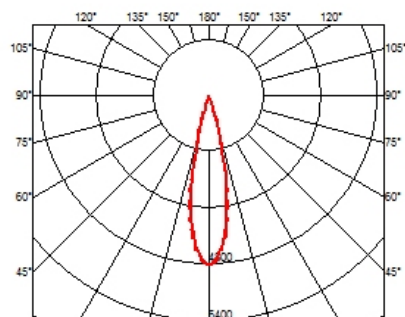

CERTIFICATIONS