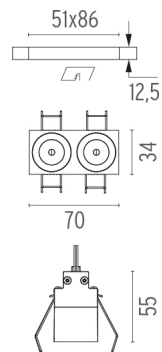

LIGHT SHADOW FIXED NO TRIM DALI VERSION 2 SPOTS OPTIC FLOOD

Mounting	Ceiling recessed
Lamps description	Power LED 5,4W 560 lm 3000K CRI 90
Luminaire luminous flux	Extreme Cut-off. See reference number
Environment	Indoor
Notes	It requires an pre-installation frame, to be ordered separately.

OPTICAL

Aiming	Fixed
Light distribution symmetry	Symmetric
Beam angle	33° Flood

ELECTRICAL

Transformer availability	Included
Transformer mounting	Remote
Transformer type	Electronic dimmable dali
Emergency	Without
Insulation class	Class II

PHYSICAL

Length (mm)	70
Recessed depth (mm)	75
Weight (kg)	0,25

designed by FLOS Architectural

Recessed integrated luminaire with 2 LED lighting spots. Remote power supply included.

- 03.9215.40.DA - 420lm White / White
- 03.9215.14.DA - 420lm Black / White
- ◐ 03.9217.40.DA - 430lm White / Chrome
- ◑ 03.9217.14.DA - 430lm Black / Chrome
- ◒ 03.9218.40.DA - 417lm White / Matt Gold
- ◓ 03.9218.14.DA - 417lm Black / Matt Gold
- ◔ 03.9216.40.DA - 408lm White / Black
- ◕ 03.9216.14.DA - 408lm Black / Black

CERTIFICATIONS