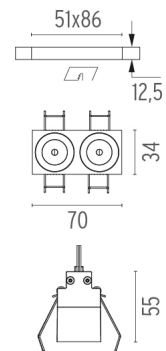

LIGHT SHADOW FIXED NO TRIM DALI VERSION 2 SPOTS OPTIC FLOOD

Mounting	Ceiling recessed
Lamps description	Power LED 5,4W 560 lm 3000K CRI 90
Luminaire luminous flux	Extreme Cut-off. See reference number
Environment	Indoor
Notes	It requires an pre-installation frame, to be ordered separately.

PHYSICAL

Length (mm)	70
Recessed depth (mm)	75
Weight (kg)	0,25

Light Shadow Fixed No Trim Dali Version 2 Spots Optic Flood

designed by FLOS Architectural

Recessed integrated luminaire with 2 LED lighting spots. Remote power supply included.

Light Shadow Fixed No Trim Dali Version 2 Spots Optic Flood . Lamps

Power LED

Lamp category:

LED

Socket:

Special base

Lamp type:

Power LED