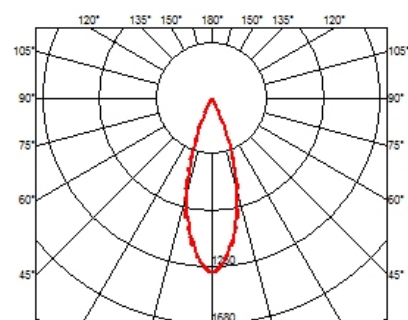

CERTIFICATIONS