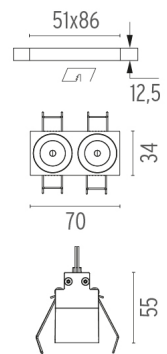

LIGHT SHADOW FIXED NO TRIM DALI VERSION 2 SPOTS OPTIC MEDIUM

Mounting	Ceiling recessed
Lamps description	Power LED 5,4W 560 lm 3000K CRI 90
Luminaire luminous flux	Extreme Cut-off. See reference number
Environment	Indoor
Notes	It requires an pre-installation frame, to be ordered separately.

PHYSICAL

Length (mm)	70
Recessed depth (mm)	75
Weight (kg)	0,25

Light Shadow Fixed No Trim Dali Version 2 Spots Optic Medium

designed by FLOS Architectural

<div>Recessed integrated luminaire with 2 LED lighting spots. Remote power supply included.</div>

Light Shadow Fixed No Trim Dali Version 2 Spots Optic Medium . Lamps

Power LED

Lamp category:

LED

Socket:

Special base

Lamp type:

Power LED