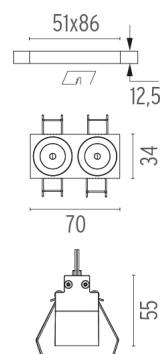

LIGHT SHADOW FIXED NO TRIM DALI VERSION 2 SPOTS OPTIC MEDIUM

Mounting	Ceiling recessed
Lamps description	Power LED 5,4W 560 lm 3000K CRI 90
Luminaire luminous flux	Extreme Cut-off. See reference number
Environment	Indoor
Notes	It requires an pre-installation frame, to be ordered separately.

OPTICAL

Aiming	Fixed
Light distribution symmetry	Symmetric
Beam angle	23° Medium

ELECTRICAL

Transformer availability	Included
Transformer mounting	Remote
Transformer type	Electronic dimmable dali
Emergency	Without
Insulation class	Class II

PHYSICAL

Length (mm)	70
Recessed depth (mm)	75
Weight (kg)	0,25

designed by FLOS Architectural

<div>Recessed integrated luminaire with 2 LED lighting spots. Remote power supply included.</div>

- 03.9210.40.DA - 421lm White / White
- 03.9210.14.DA - 421lm Black / White
- 03.9212.40.DA - 427lm White / Chrome
- 03.9212.14.DA - 427lm Black / Chrome
- 03.9213.40.DA - 419lm White / Matt Gold
- 03.9213.14.DA - 419lm Black / Matt Gold
- 03.9211.40.DA - 414lm White / Black
- 03.9211.14.DA - 414lm Black / Black

CERTIFICATIONS