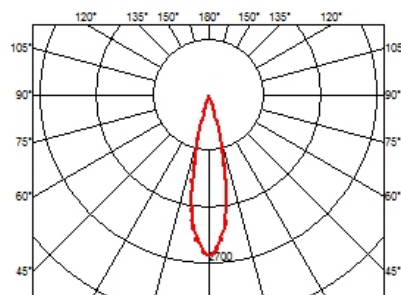

CERTIFICATIONS