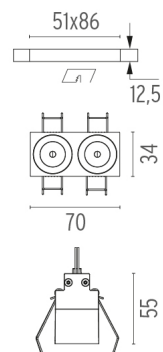

LIGHT SHADOW FIXED NO TRIM DALI VERSION 2 SPOTS OPTIC FLOOD

Mounting	Ceiling recessed
Lamps description	Power LED 5,4W 520 lm 2700K CRI 90
Luminaire luminous flux	Extreme Cut-off. See reference number
Environment	Indoor
Notes	It requires an pre-installation frame, to be ordered separately.

OPTICAL

Aiming	Fixed
Light distribution symmetry	Symmetric
Beam angle	33° Flood

ELECTRICAL

Transformer availability	Included
Transformer mounting	Remote
Transformer type	Electronic dimmable dali
Emergency	Without
Insulation class	Class II

PHYSICAL

Length (mm)	70
Recessed depth (mm)	75
Weight (kg)	0,25

designed by FLOS Architectural

Recessed integrated luminaire with 2 LED lighting spots. Remote power supply included.

- 03.9205.40.DA - 394lm White / White
- 03.9205.14.DA - 394lm Black / White
- ◐ 03.9207.40.DA - 403lm White / Chrome
- ◑ 03.9207.14.DA - 403lm Black / Chrome
- ◒ 03.9208.40.DA - 390lm White / Matt Gold
- ◓ 03.9208.14.DA - 390lm Black / Matt Gold
- ◔ 03.9206.40.DA - 383lm White / Black
- ◕ 03.9206.14.DA - 383lm Black / Black

CERTIFICATIONS