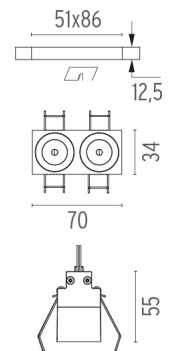

## Light Shadow Fixed No Trim Dali Version 2 Spots Optic Flood . Lamps

**Power LED**

**Lamp category:**

LED

**Socket:**

Special base

**Lamp type:**

Power LED